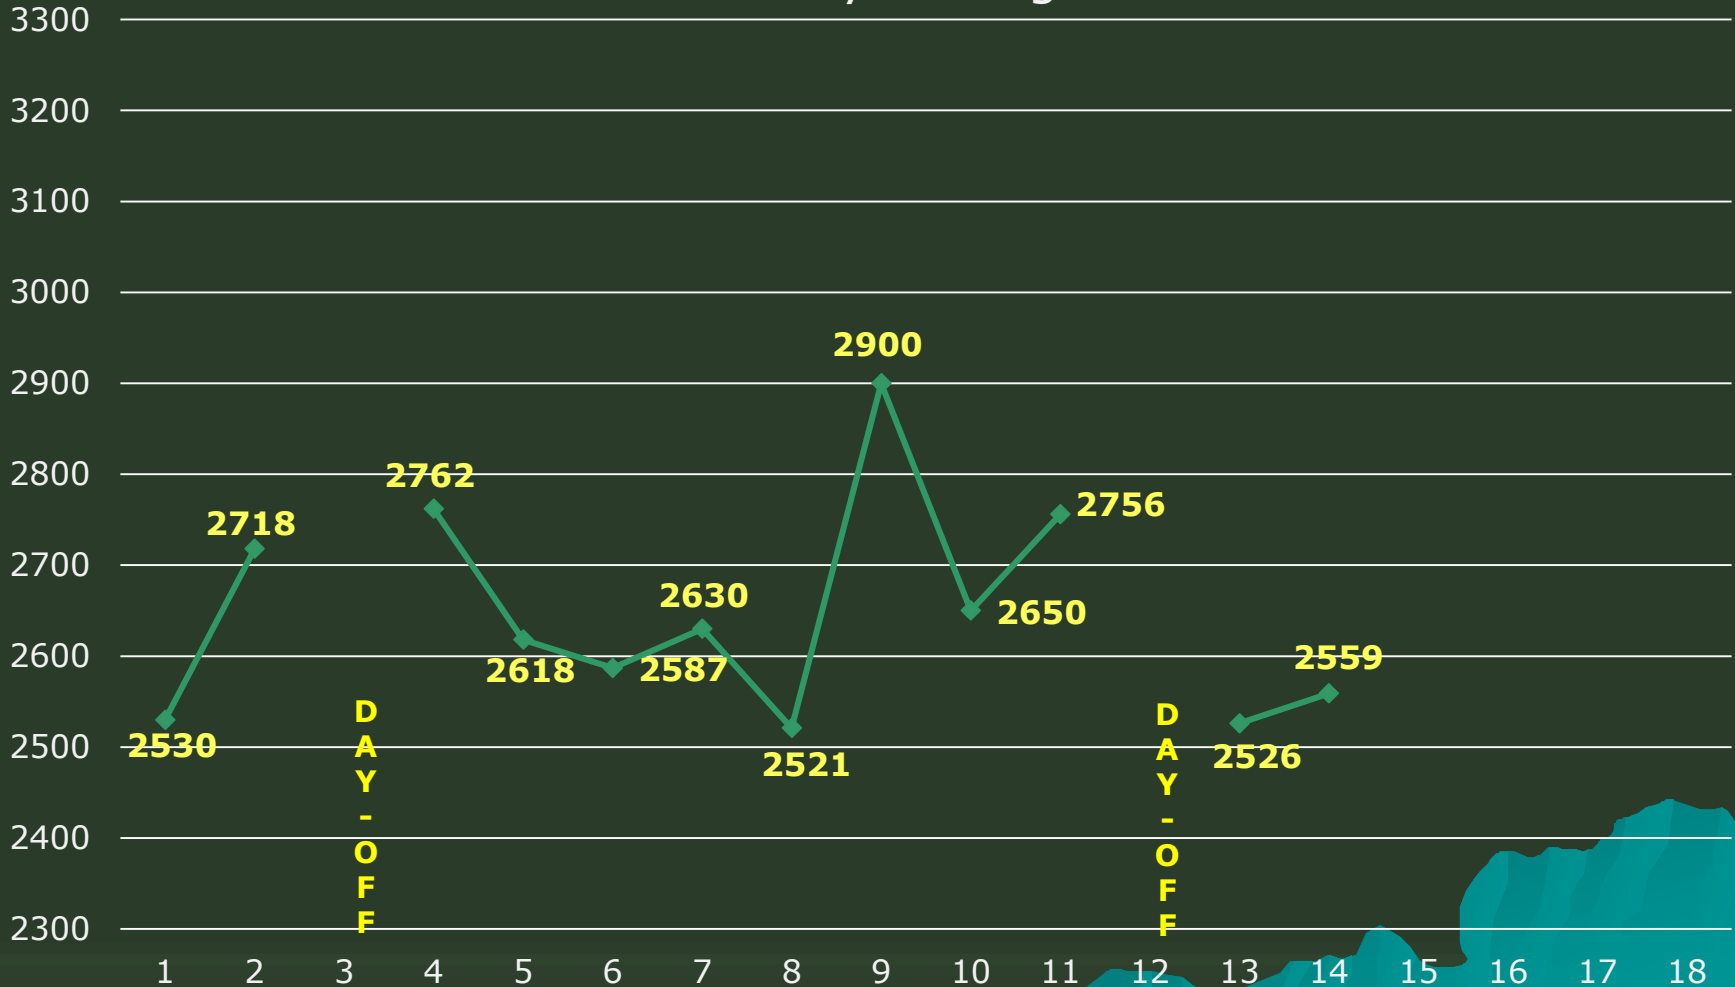

Vs	Games	Average	Strikes		Spares				Splits		
				%	Target	Done	Success %	Lost	Target	Done	Success %
Spiros Kattidis {c}	36	185.47	153	40.37	184	143	77.72	41	42	6	14.29
Rafaelos Efstathiou	29	181.31	138	43.95	148	102	68.92	46	28	2	7.14
Christos Petrou	26	187.46	121	43.53	137	103	75.18	34	20	2	10.00
Panikos Petrou	35	167.89	92	27.14	208	145	69.71	63	39	3	7.69
Christina Andreou	18	165.61	58	31.18	110	69	62.73	41	18	1	5.56
Demetris Panayi	24	171.92	94	38.37	129	78	60.47	51	22	1	4.55
0	0	0.00	0	0.00	0	0	0.00	0	0	0	0.00
TOTALS	180	177.33	656	37.68	916	640	69.87	276	169	15	8.88

ΚΟΡΥΦΑΙΑ ΑΠΟΔΟΣΗ
ΣΕ ΚΑΘΕ ΚΑΤΗΓΟΡΙΑ

187.46

43.95
%

77.72
%

14.29
%

PREMIER BOWLING LEAGUE WEEKLY TEAMS PROGRESS CHART Season 2019-20

C-POWER

Weekly Average

PREMIER BOWLING LEAGUE WEEKLY TEAMS PROGRESS CHART

Season 2019-20

C-POWER

Weekly Average

PREMIER BOWLING LEAGUE WEEKLY TEAMS PROGRESS CHART

Season 2019-20

KATTIDES SPYROS (CAPTAIN)

Weekly Average