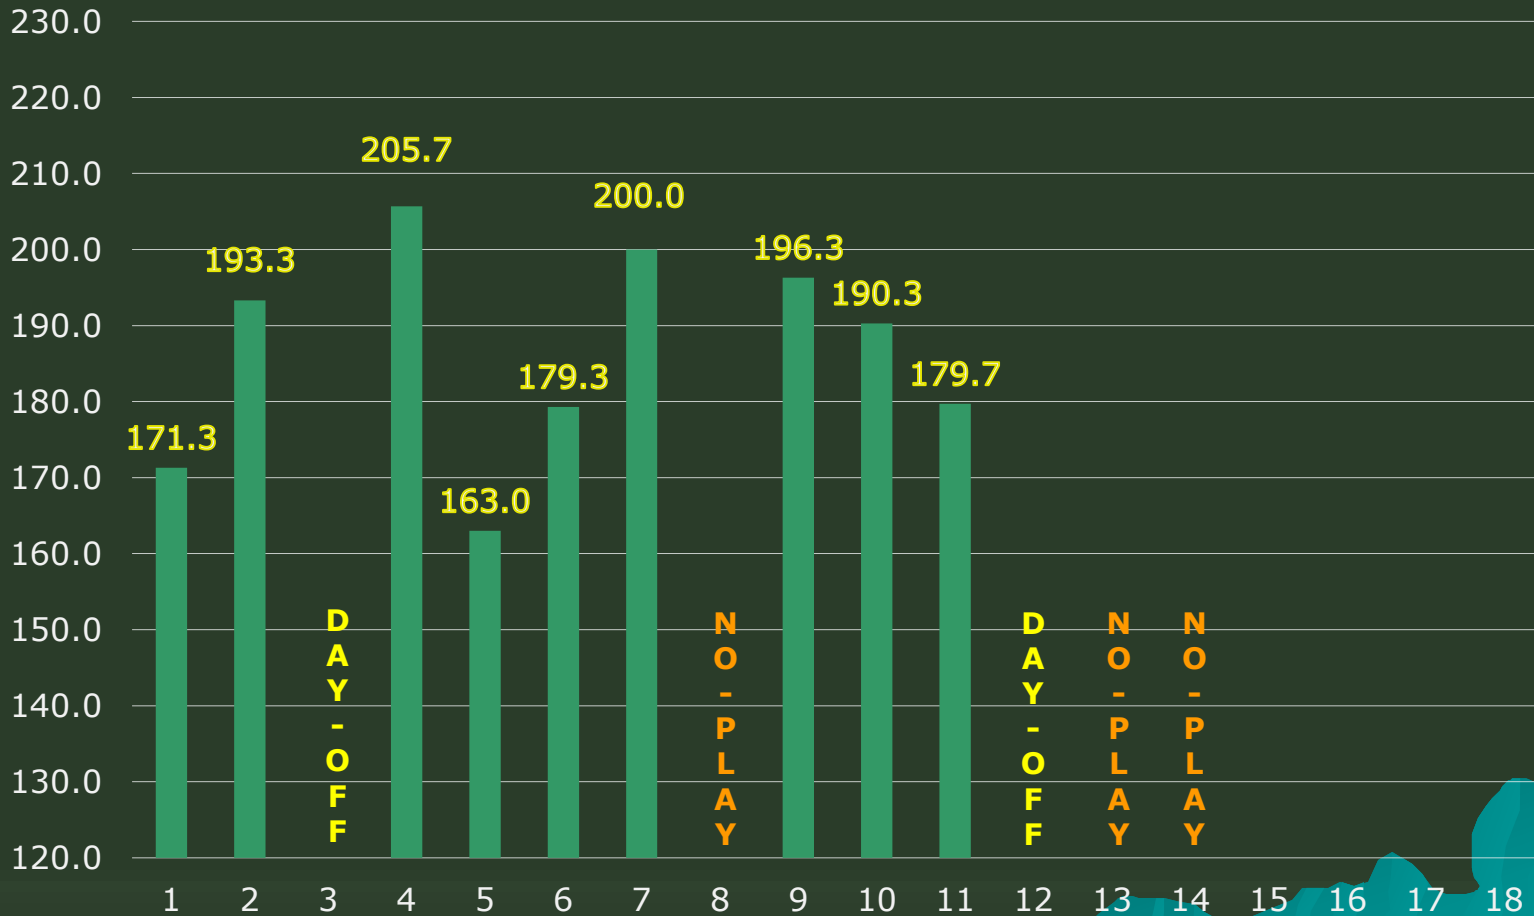

PREMIER BOWLING LEAGUE WEEKLY TEAMS PROGRESS CHART

Season 2019-20

C-POWER

Weekly Average

PREMIER BOWLING LEAGUE WEEKLY TEAMS PROGRESS CHART

Season 2019-20

KATTIDES SPYROS (CAPTAIN)

Weekly Average

PREMIER BOWLING LEAGUE WEEKLY TEAMS PROGRESS CHART

Season 2019-20

PETROU PANICOS

Weekly Average

PREMIER BOWLING LEAGUE WEEKLY TEAMS PROGRESS CHART

Season 2019-20

EFSTATHIOU RAFAEL

Weekly Average

PREMIER BOWLING LEAGUE WEEKLY TEAMS PROGRESS CHART

Season 2019-20

PETROU CHRISTOS

Weekly Average

PREMIER BOWLING LEAGUE WEEKLY TEAMS PROGRESS CHART Season 2019-20 PANAGI DEMETRIS

Weekly Average

PREMIER BOWLING LEAGUE WEEKLY TEAMS PROGRESS CHART

Season 2019-20

ANDREOU CHRISTINA

Weekly Average