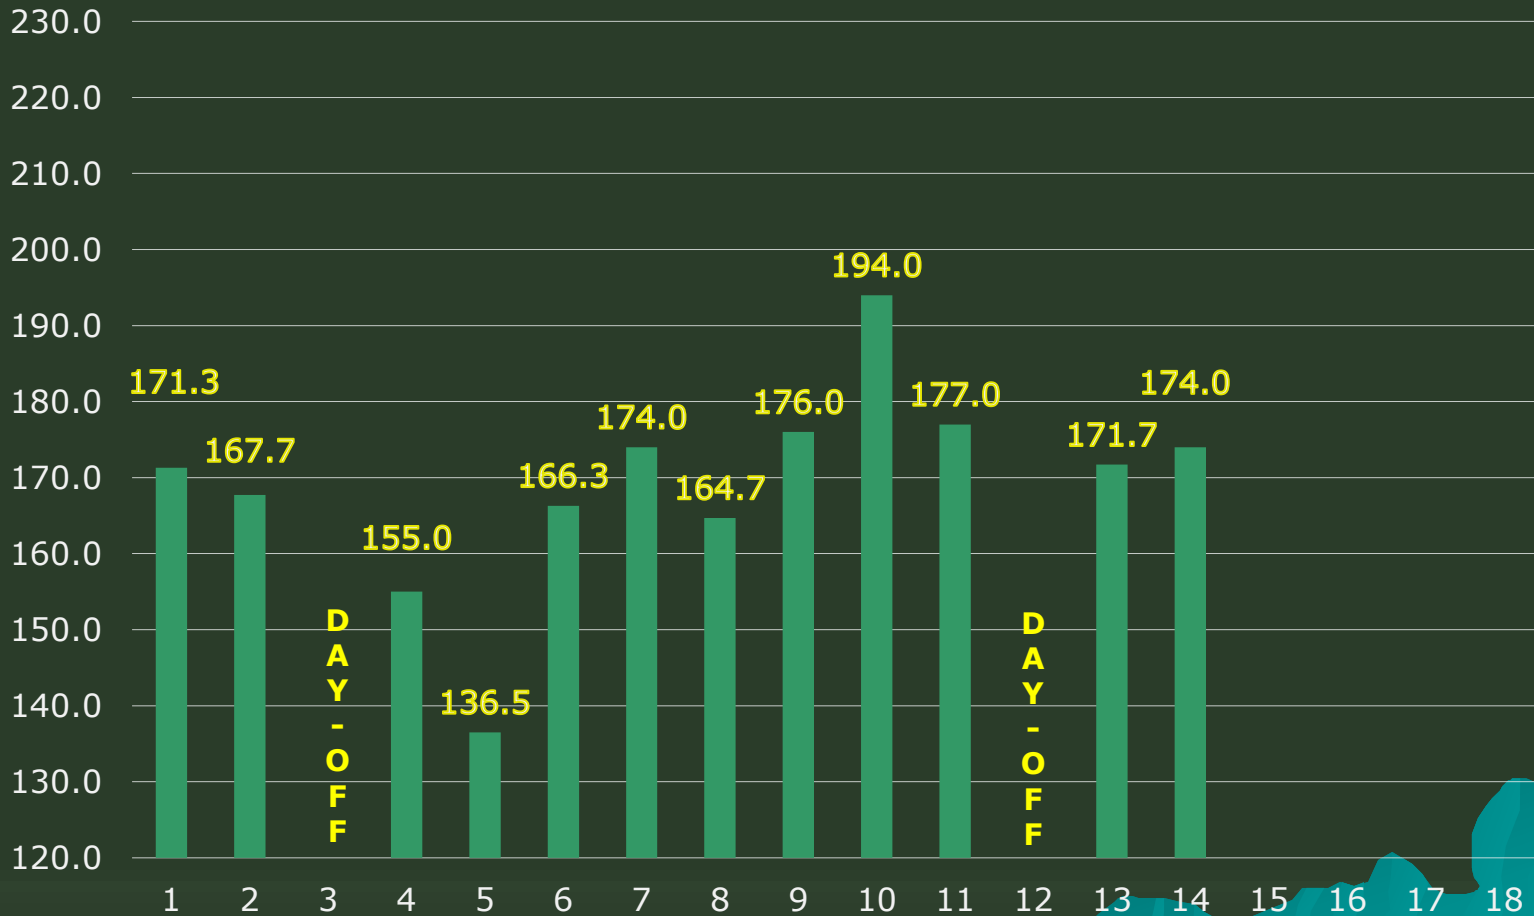

ΚΟΡΥΦΑΙΑ ΑΠΟΔΟΣΗ
ΣΕ ΚΑΘΕ ΚΑΤΗΓΟΡΙΑ

187.46

43.95
%

77.72
%

14.29
%

PREMIER BOWLING LEAGUE WEEKLY TEAMS PROGRESS CHART Season 2019-20

C-POWER

Weekly Average

PREMIER BOWLING LEAGUE WEEKLY TEAMS PROGRESS CHART

Season 2019-20

C-POWER

Weekly Average

PREMIER BOWLING LEAGUE WEEKLY TEAMS PROGRESS CHART

Season 2019-20

KATTIDES SPYROS (CAPTAIN)

Weekly Average

PREMIER BOWLING LEAGUE WEEKLY TEAMS PROGRESS CHART

Season 2019-20

PETROU PANICOS

Weekly Average

PREMIER BOWLING LEAGUE WEEKLY TEAMS PROGRESS CHART

Season 2019-20

EFSTATHIOU RAFAEL

Weekly Average

Season 2019-20

ANDREOU CHRISTINA

Weekly Average