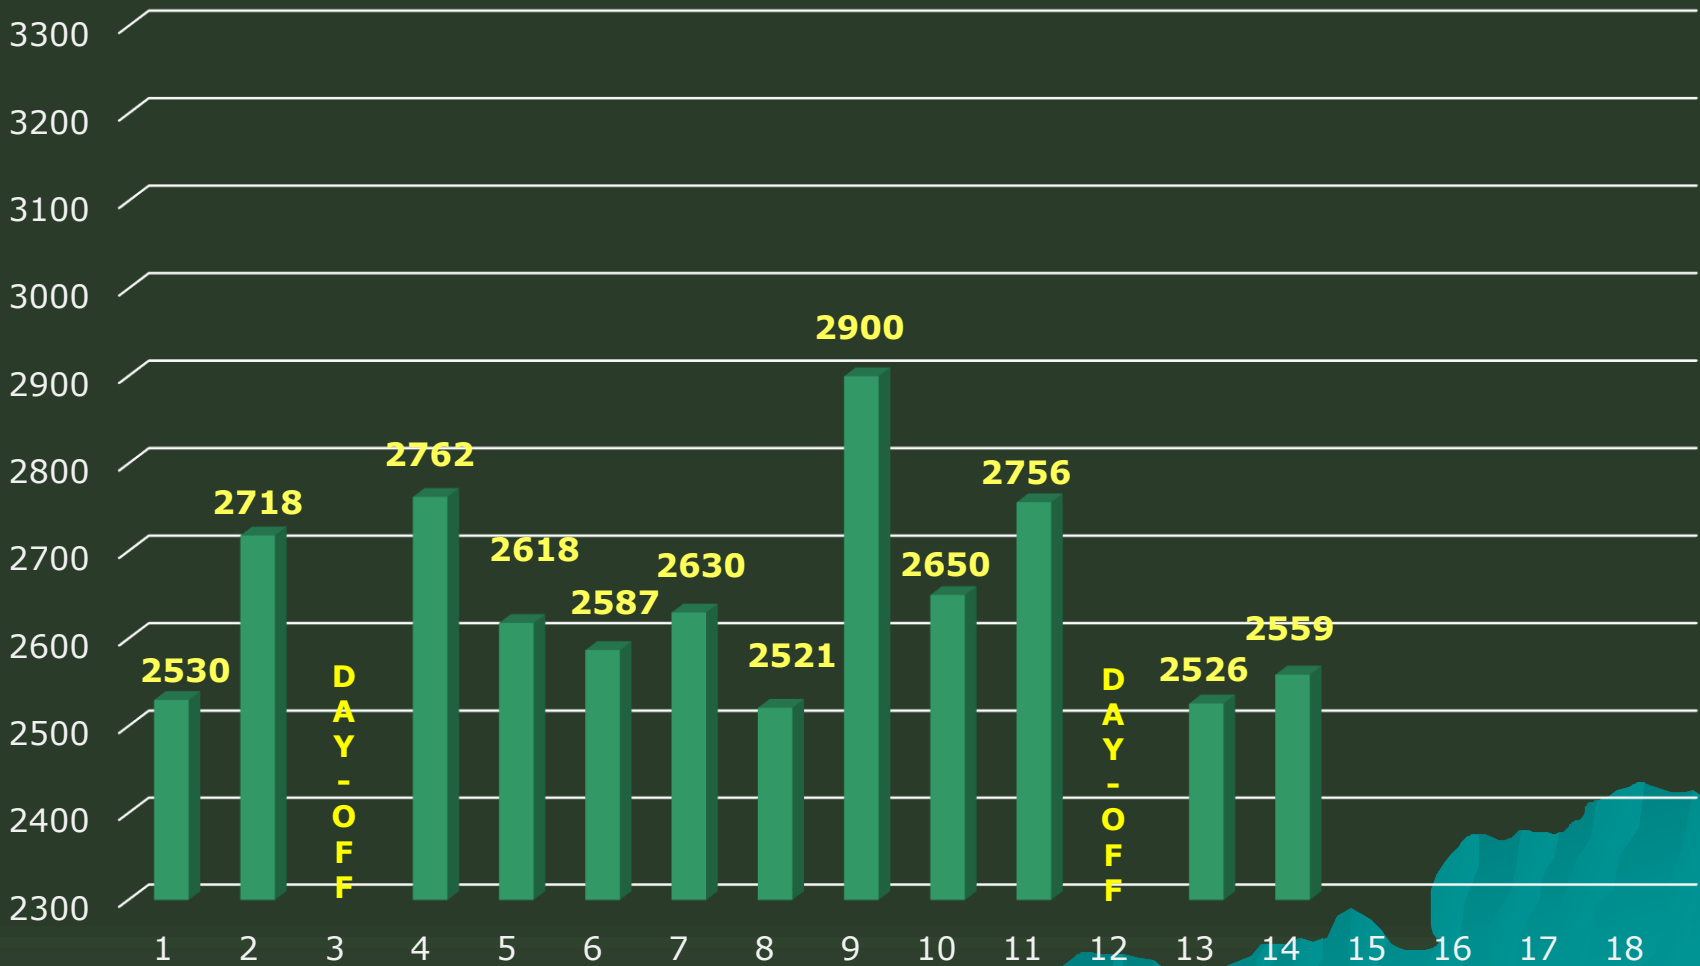

Vs	Games	Average	Strikes		Spares				Splits		
				%	Target	Done	Success %	Lost	Target	Done	Success %
Spiros Kattidis {c}	36	185.47	153	40.37	184	143	77.72	41	42	6	14.29
Rafaelos Efstathiou	29	181.31	138	43.95	148	102	68.92	46	28	2	7.14
Christos Petrou	26	187.46	121	43.53	137	103	75.18	34	20	2	10.00
Panikos Petrou	35	167.89	92	27.14	208	145	69.71	63	39	3	7.69
Christina Andreou	18	165.61	58	31.18	110	69	62.73	41	18	1	5.56
Demetris Panayi	24	171.92	94	38.37	129	78	60.47	51	22	1	4.55
0	0	0.00	0	0.00	0	0	0.00	0	0	0	0.00
TOTALS	180	177.33	656	37.68	916	640	69.87	276	169	15	8.88

ΚΟΡΥΦΑΙΑ ΑΠΟΔΟΣΗ
ΣΕ ΚΑΘΕ ΚΑΤΗΓΟΡΙΑ

187.46

43.95
%

77.72
%

14.29
%

PREMIER BOWLING LEAGUE WEEKLY TEAMS PROGRESS CHART Season 2019-20

C-POWER

Weekly Average

PREMIER BOWLING LEAGUE WEEKLY TEAMS PROGRESS CHART

Season 2019-20

C-POWER

Weekly Average

PREMIER BOWLING LEAGUE WEEKLY TEAMS PROGRESS CHART

Season 2019-20

KATTIDES SPYROS (CAPTAIN)

Weekly Average

Season 2019-20

ANDREOU CHRISTINA

Weekly Average