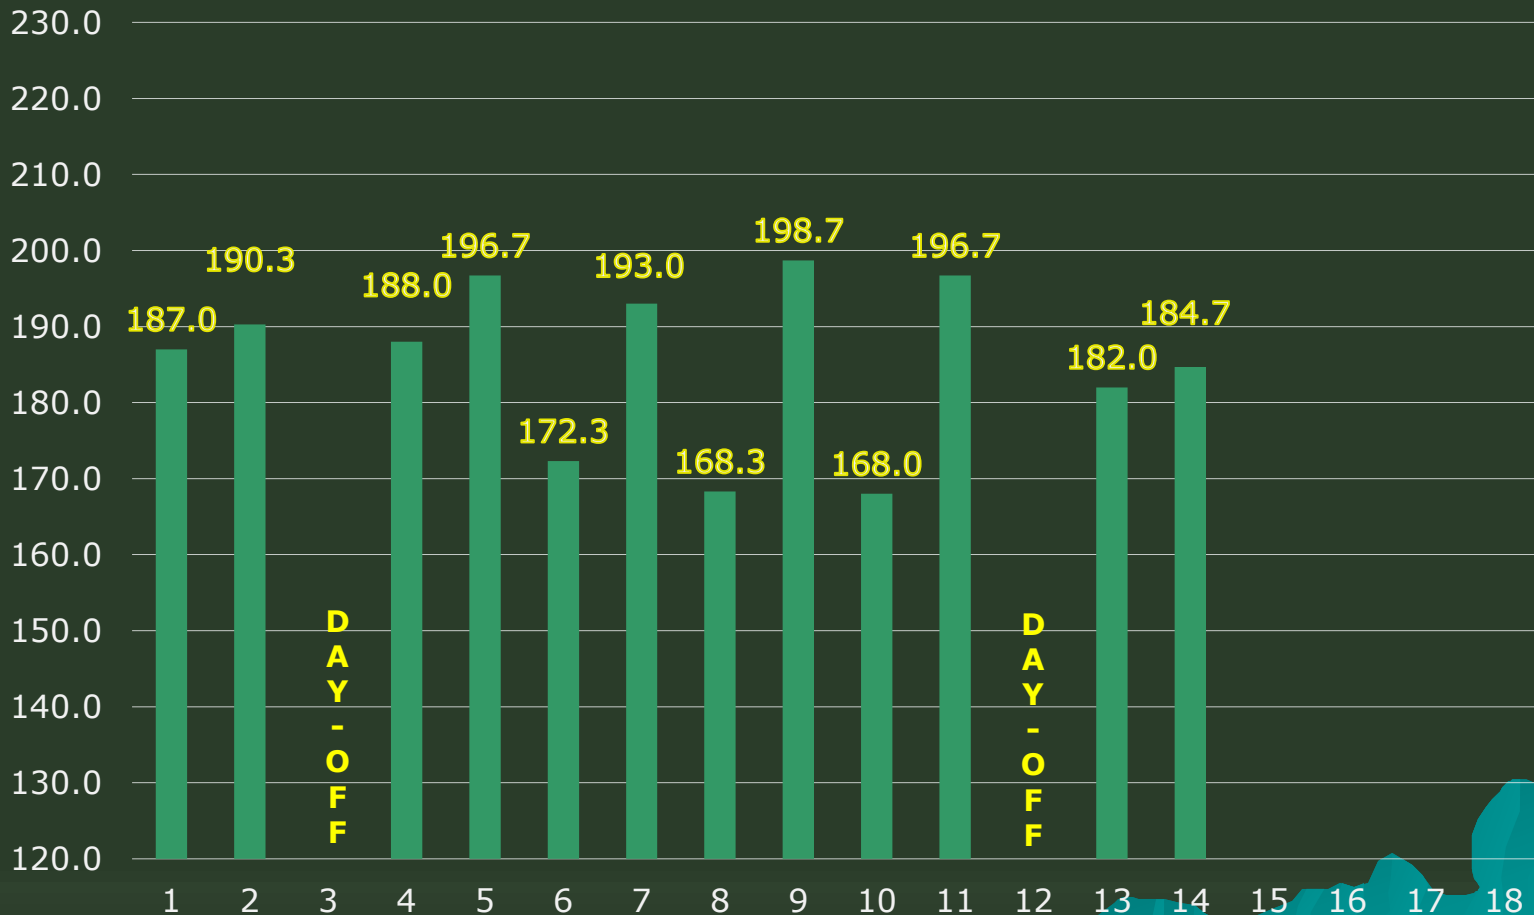

ΚΟΡΥΦΑΙΑ ΑΠΟΔΟΣΗ
ΣΕ ΚΑΘΕ ΚΑΤΗΓΟΡΙΑ

187.46

43.95
%

77.72
%

14.29
%

PREMIER BOWLING LEAGUE WEEKLY TEAMS PROGRESS CHART Season 2019-20

C-POWER

Weekly Average

PREMIER BOWLING LEAGUE WEEKLY TEAMS PROGRESS CHART

Season 2019-20

C-POWER

Weekly Average

PREMIER BOWLING LEAGUE WEEKLY TEAMS PROGRESS CHART

Season 2019-20

KATTIDES SPYROS (CAPTAIN)

Weekly Average

PREMIER BOWLING LEAGUE WEEKLY TEAMS PROGRESS CHART

Season 2019-20

PETROU PANICOS

Weekly Average

PREMIER BOWLING LEAGUE WEEKLY TEAMS PROGRESS CHART

Season 2019-20

EFSTATHIOU RAFAEL

Weekly Average

Season 2019-20

ANDREOU CHRISTINA

Weekly Average