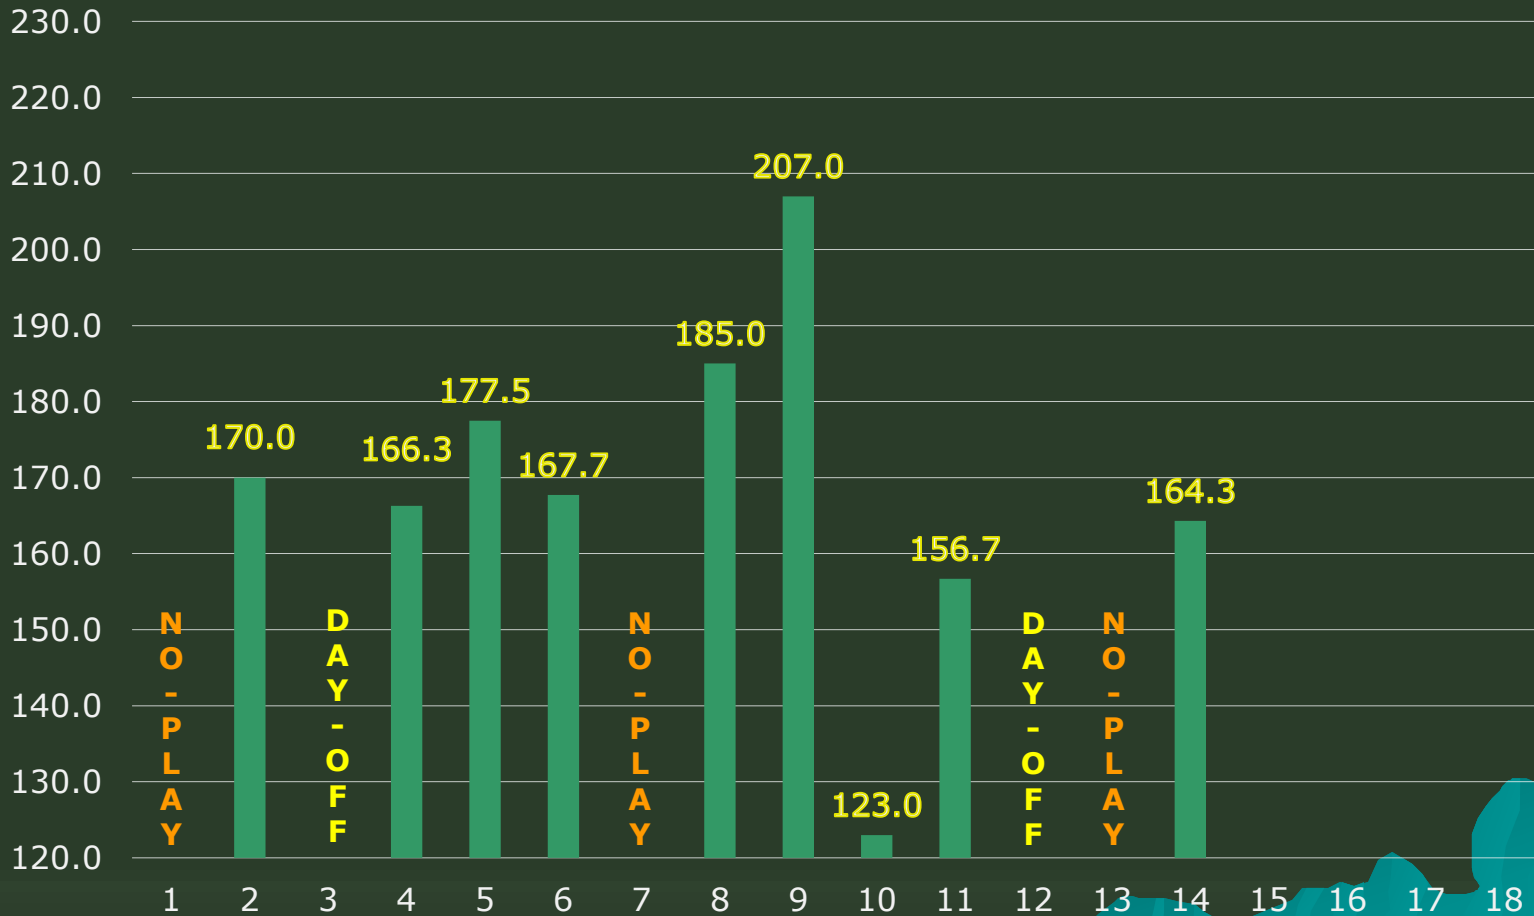

PREMIER BOWLING LEAGUE WEEKLY TEAMS PROGRESS CHART

Season 2019-20

PETROU PANICOS

Weekly Average

PREMIER BOWLING LEAGUE WEEKLY TEAMS PROGRESS CHART

Season 2019-20

EFSTATHIOU RAFAEL

Weekly Average

PREMIER BOWLING LEAGUE WEEKLY TEAMS PROGRESS CHART

Season 2019-20

PETROU CHRISTOS

Weekly Average

PREMIER BOWLING LEAGUE WEEKLY TEAMS PROGRESS CHART Season 2019-20 PANAGI DEMETRIS

Weekly Average

PREMIER BOWLING LEAGUE WEEKLY TEAMS PROGRESS CHART

Season 2019-20

ANDREOU CHRISTINA

Weekly Average