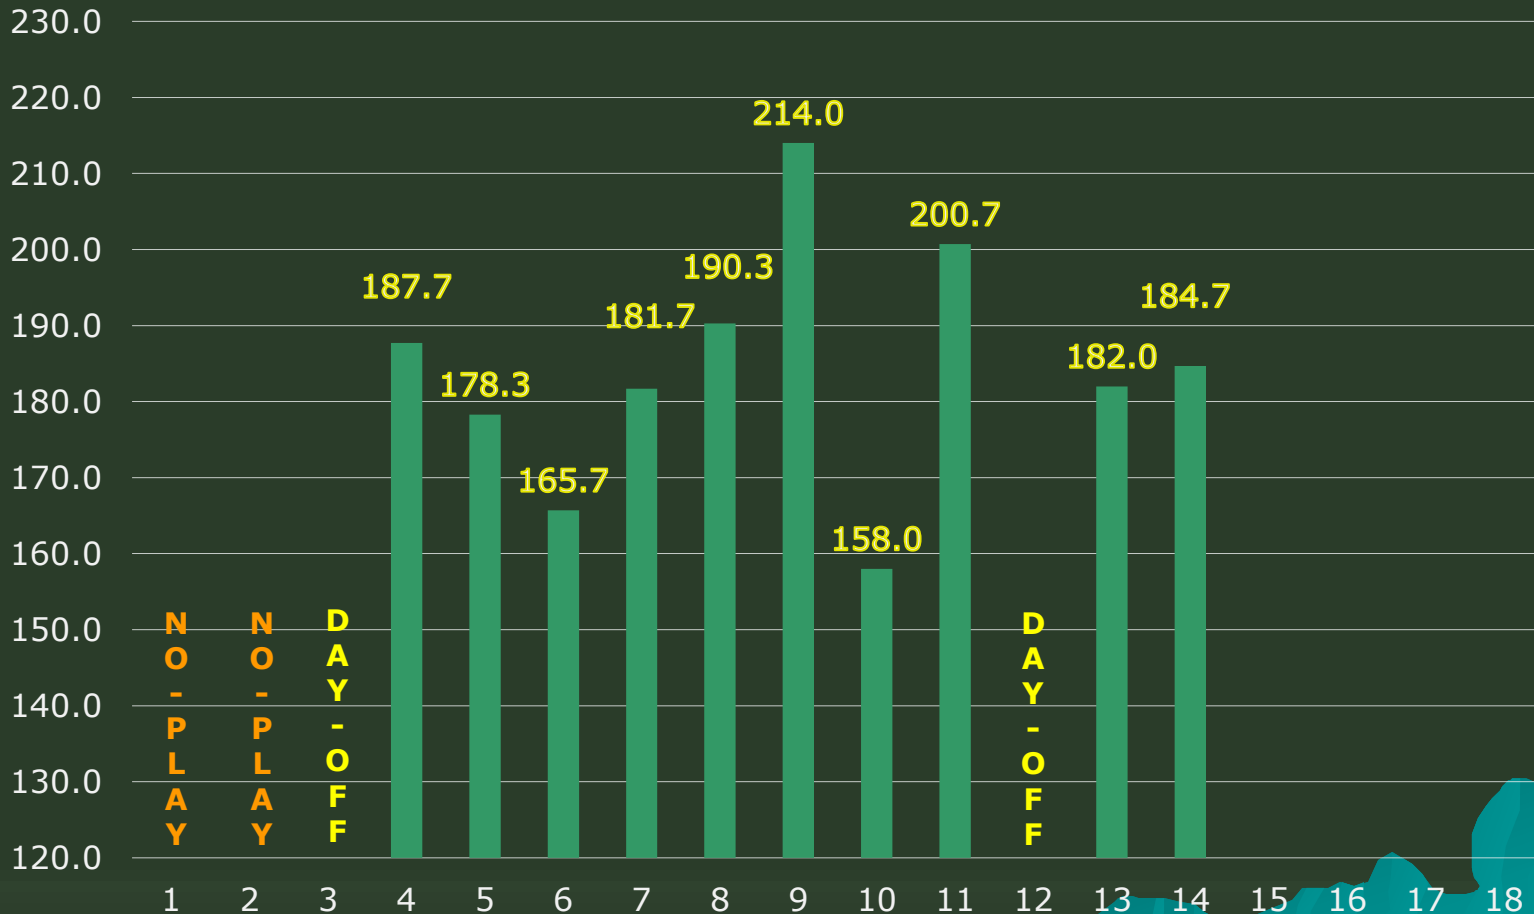

PREMIER BOWLING LEAGUE WEEKLY TEAMS PROGRESS CHART

Season 2019-20

C-POWER

Weekly Average

PREMIER BOWLING LEAGUE WEEKLY TEAMS PROGRESS CHART

Season 2019-20

KATTIDES SPYROS (CAPTAIN)

Weekly Average

PREMIER BOWLING LEAGUE WEEKLY TEAMS PROGRESS CHART

Season 2019-20

PETROU PANICOS

Weekly Average

PREMIER BOWLING LEAGUE WEEKLY TEAMS PROGRESS CHART

Season 2019-20

EFSTATHIOU RAFAEL

Weekly Average

PREMIER BOWLING LEAGUE WEEKLY TEAMS PROGRESS CHART

Season 2019-20

PETROU CHRISTOS

Weekly Average

PREMIER BOWLING LEAGUE WEEKLY TEAMS PROGRESS CHART Season 2019-20 PANAGI DEMETRIS

Weekly Average

PREMIER BOWLING LEAGUE WEEKLY TEAMS PROGRESS CHART

Season 2019-20

ANDREOU CHRISTINA

Weekly Average