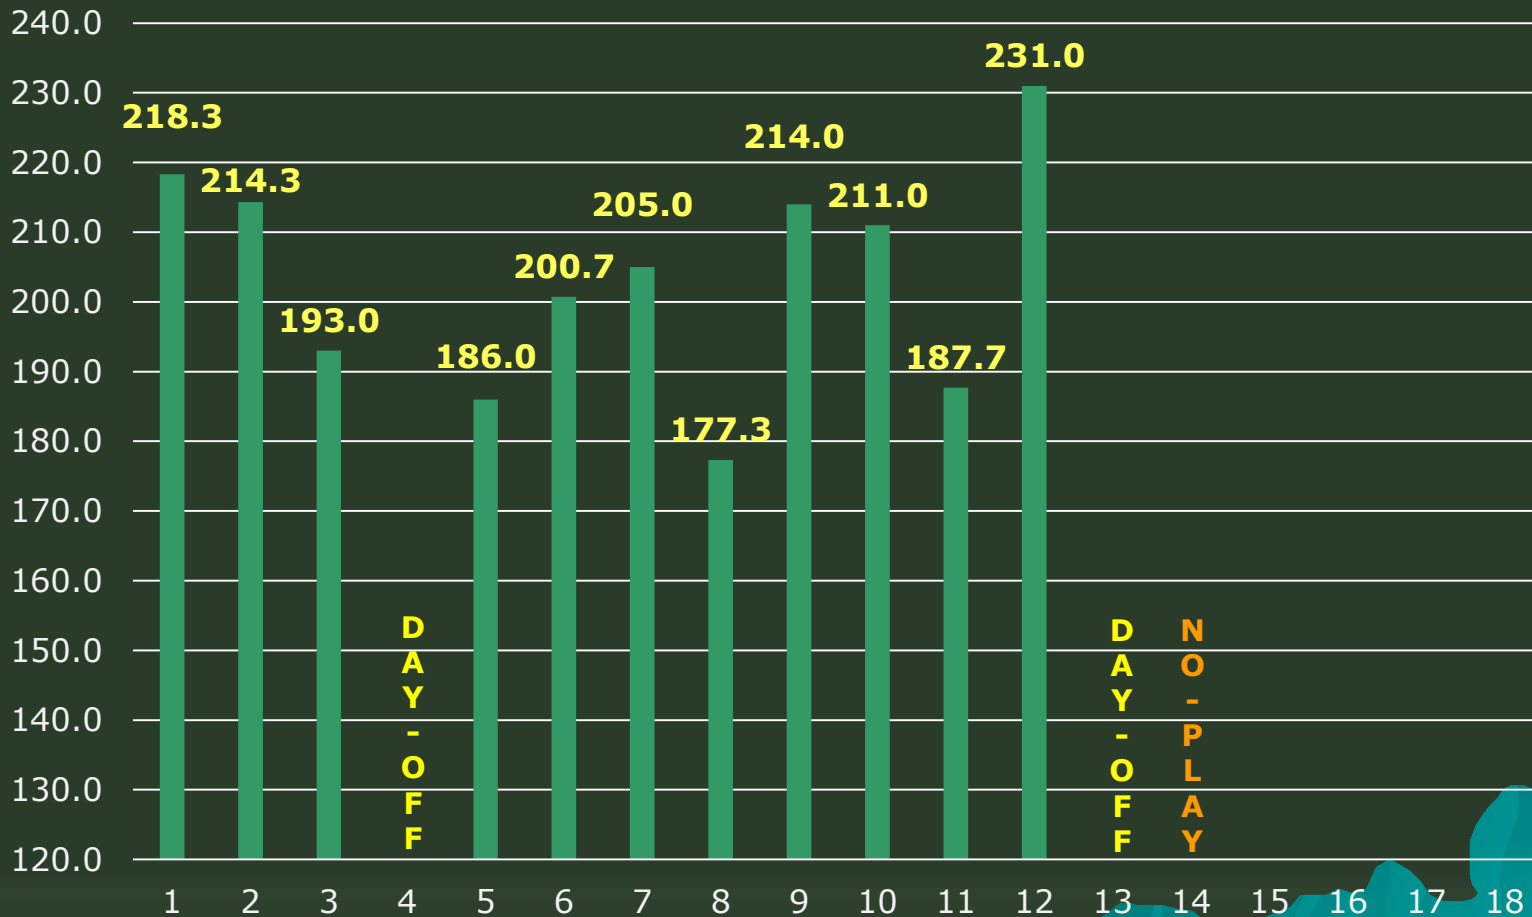

Weekly Average