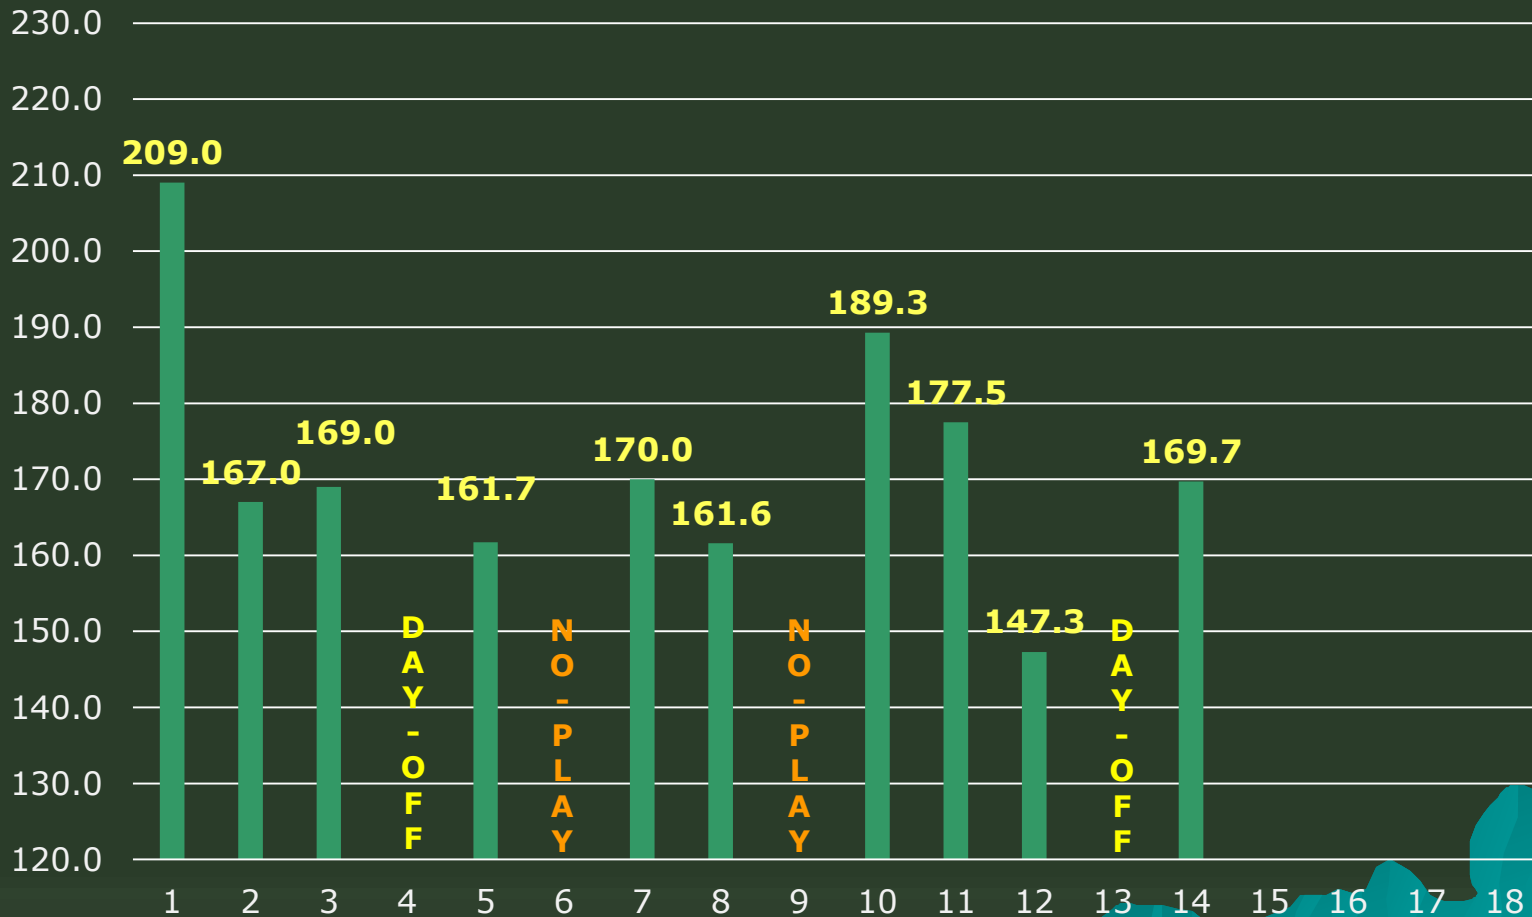

Weekly Average