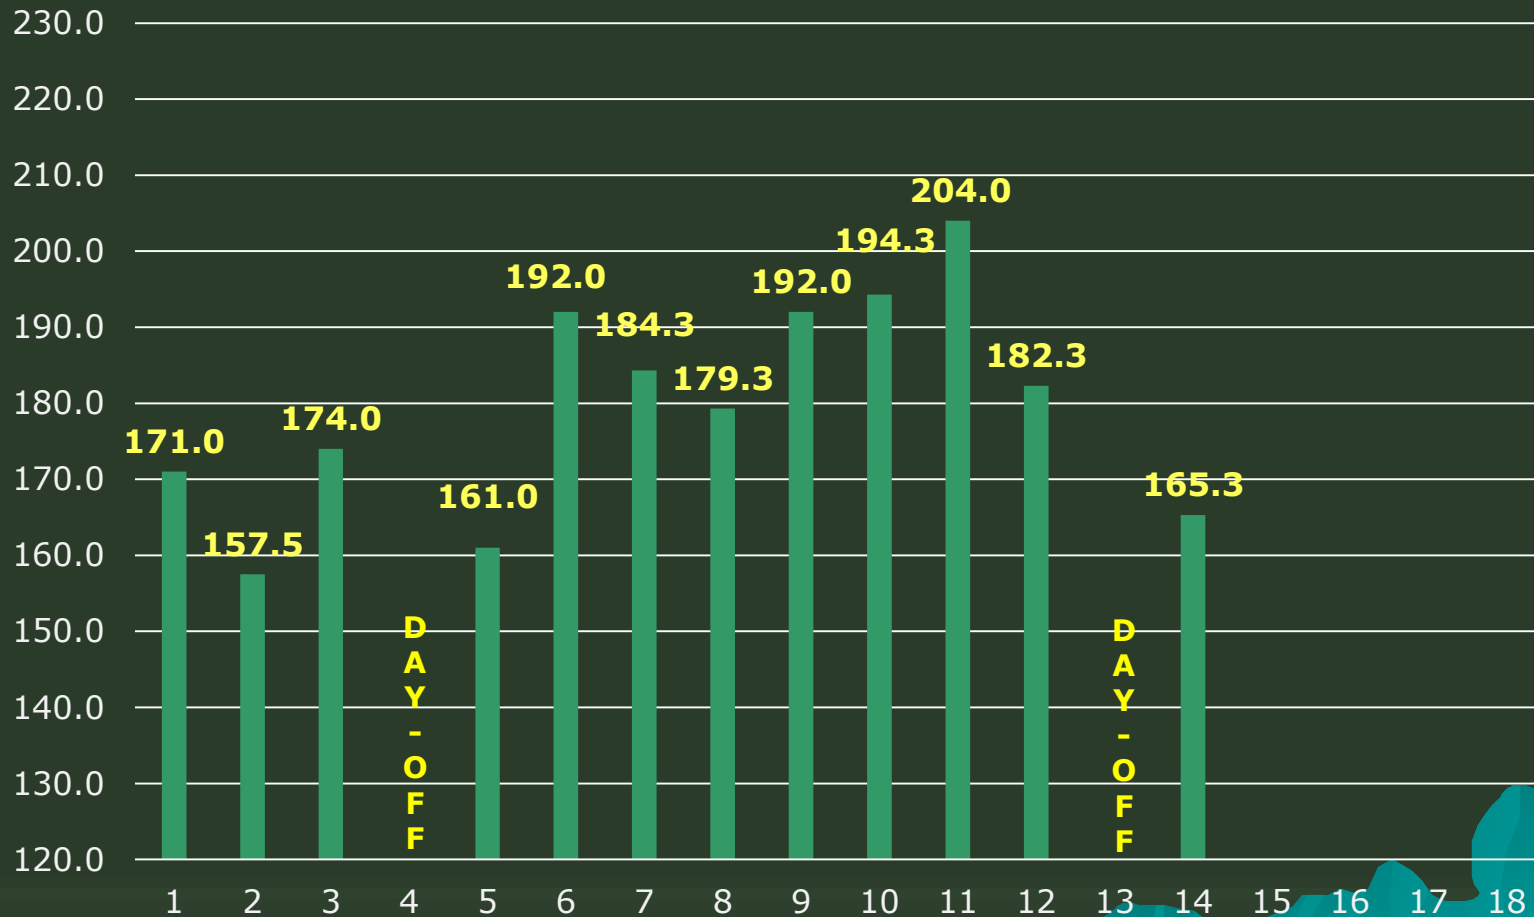

Weekly Average