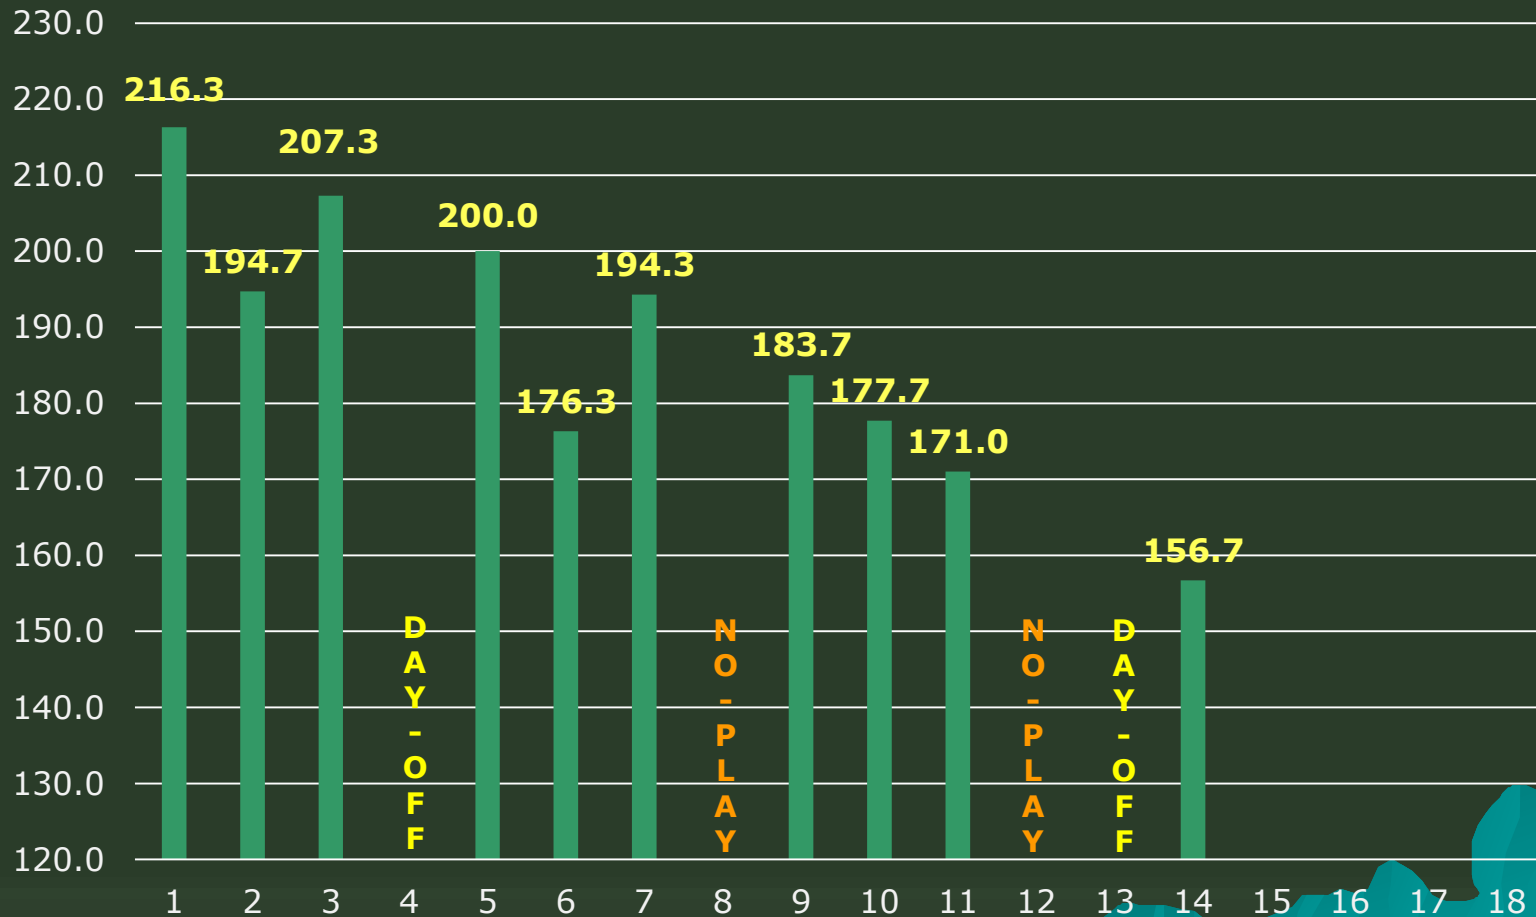

Weekly Average