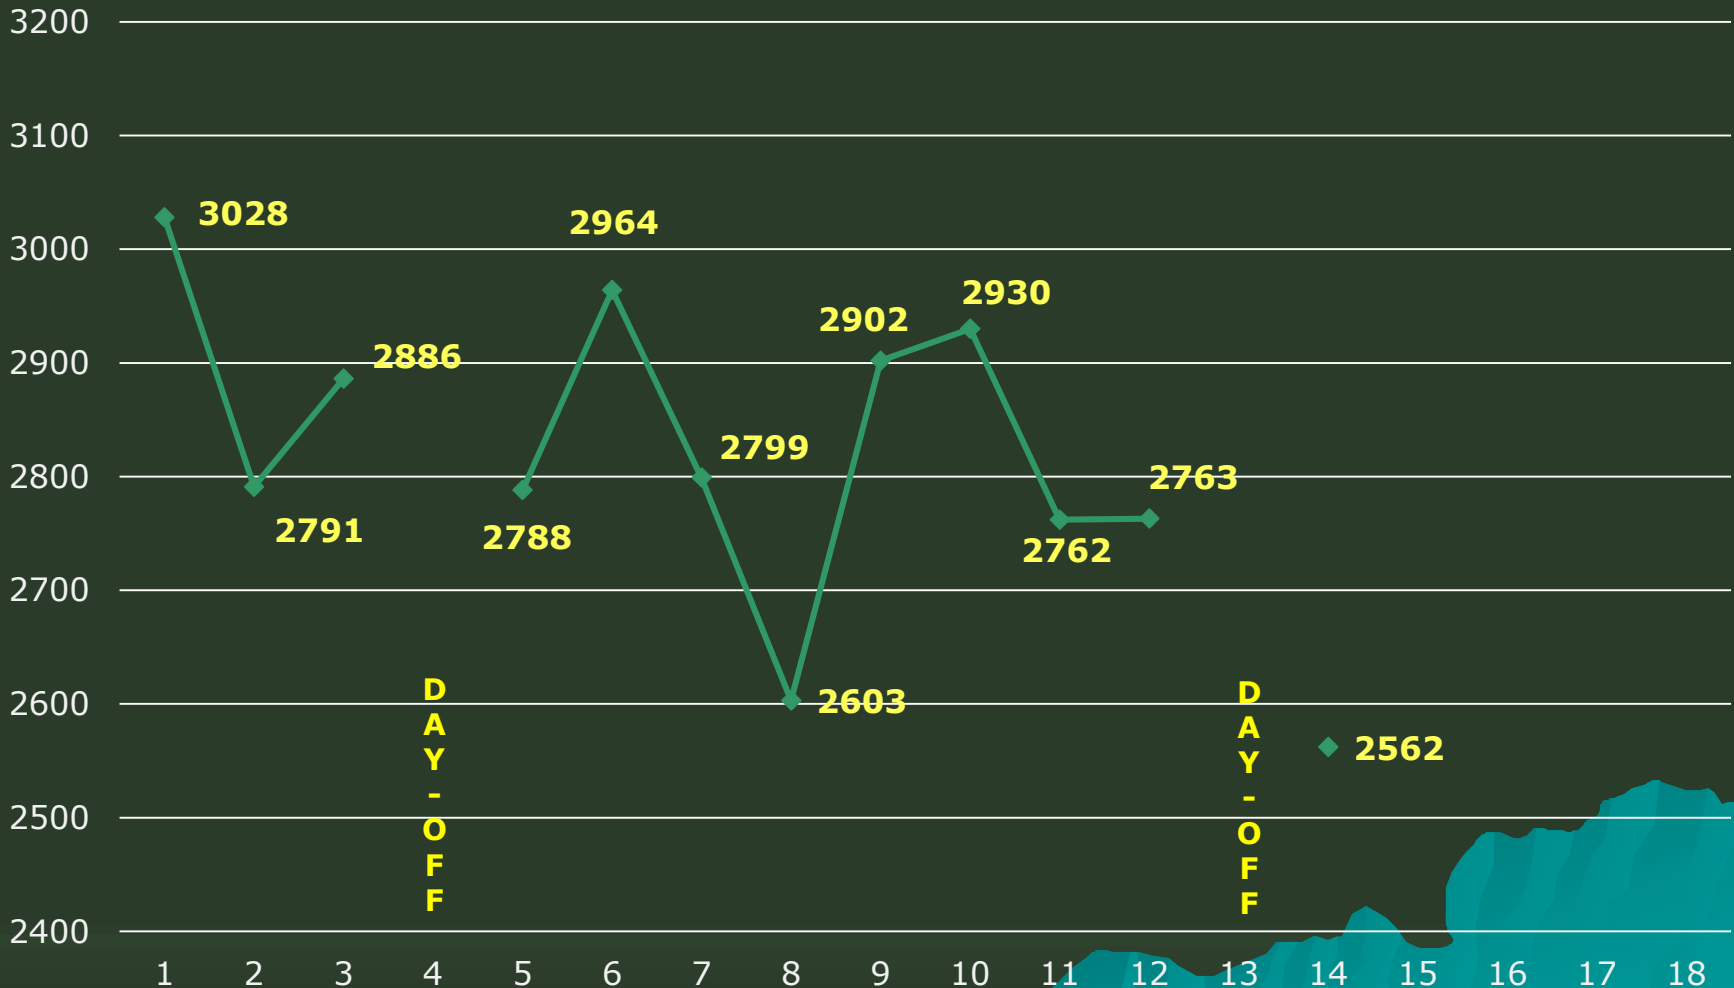

30  
YEARS

30  
YEARS

30  
YEARS

## Weekly Total Pins

# PREMIER BOWLING LEAGUE WEEKLY TEAMS PROGRESS CHART Season 2019-20 LEONTES B.T.

## Weekly Average