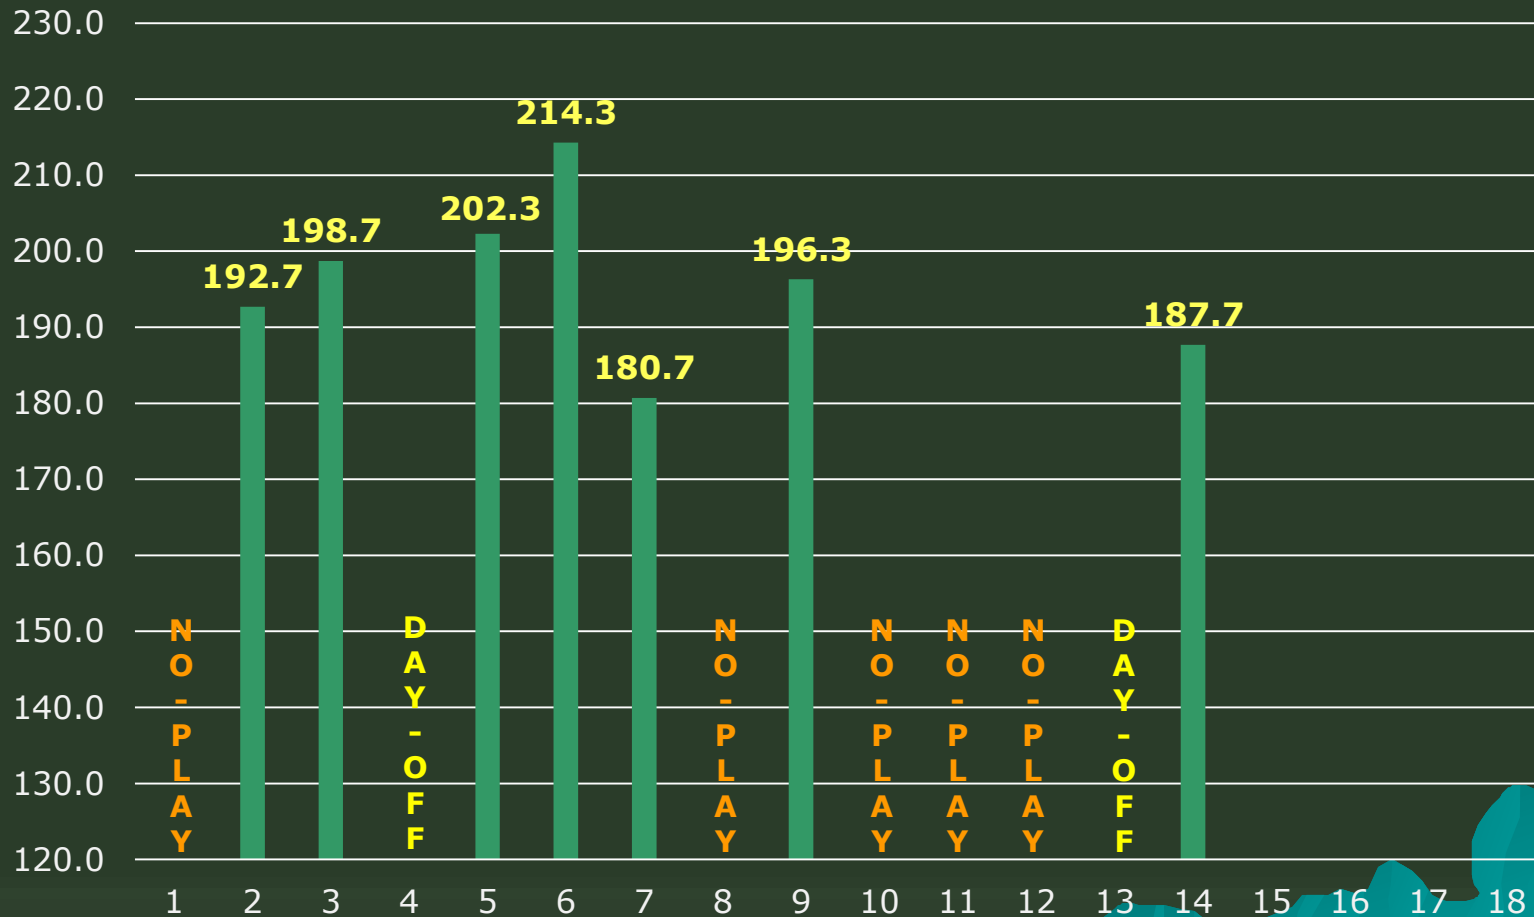

Weekly Average