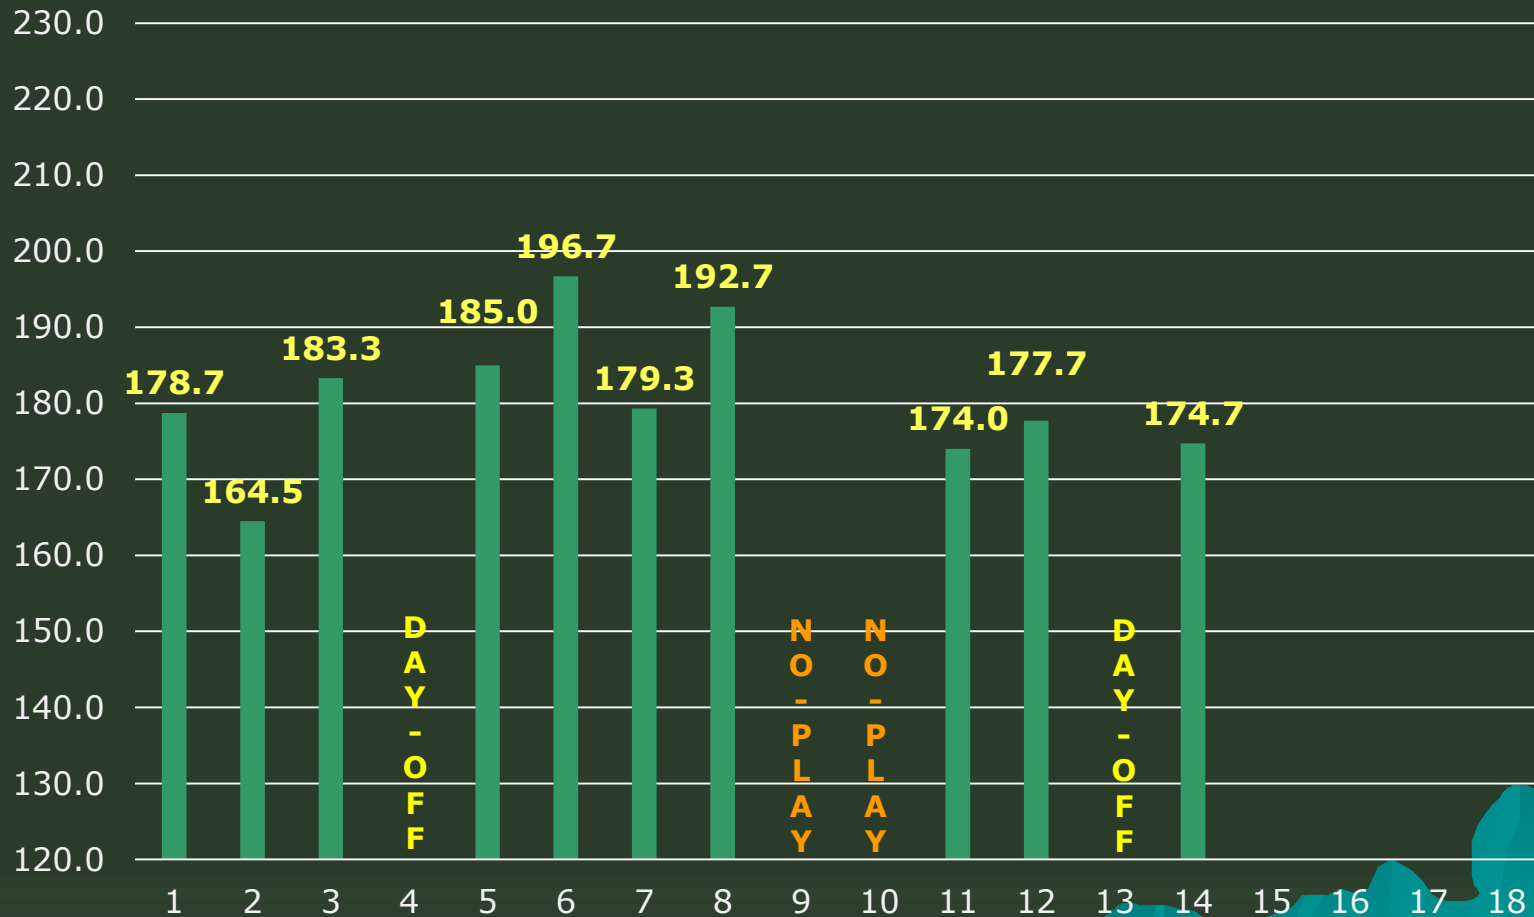

Weekly Average