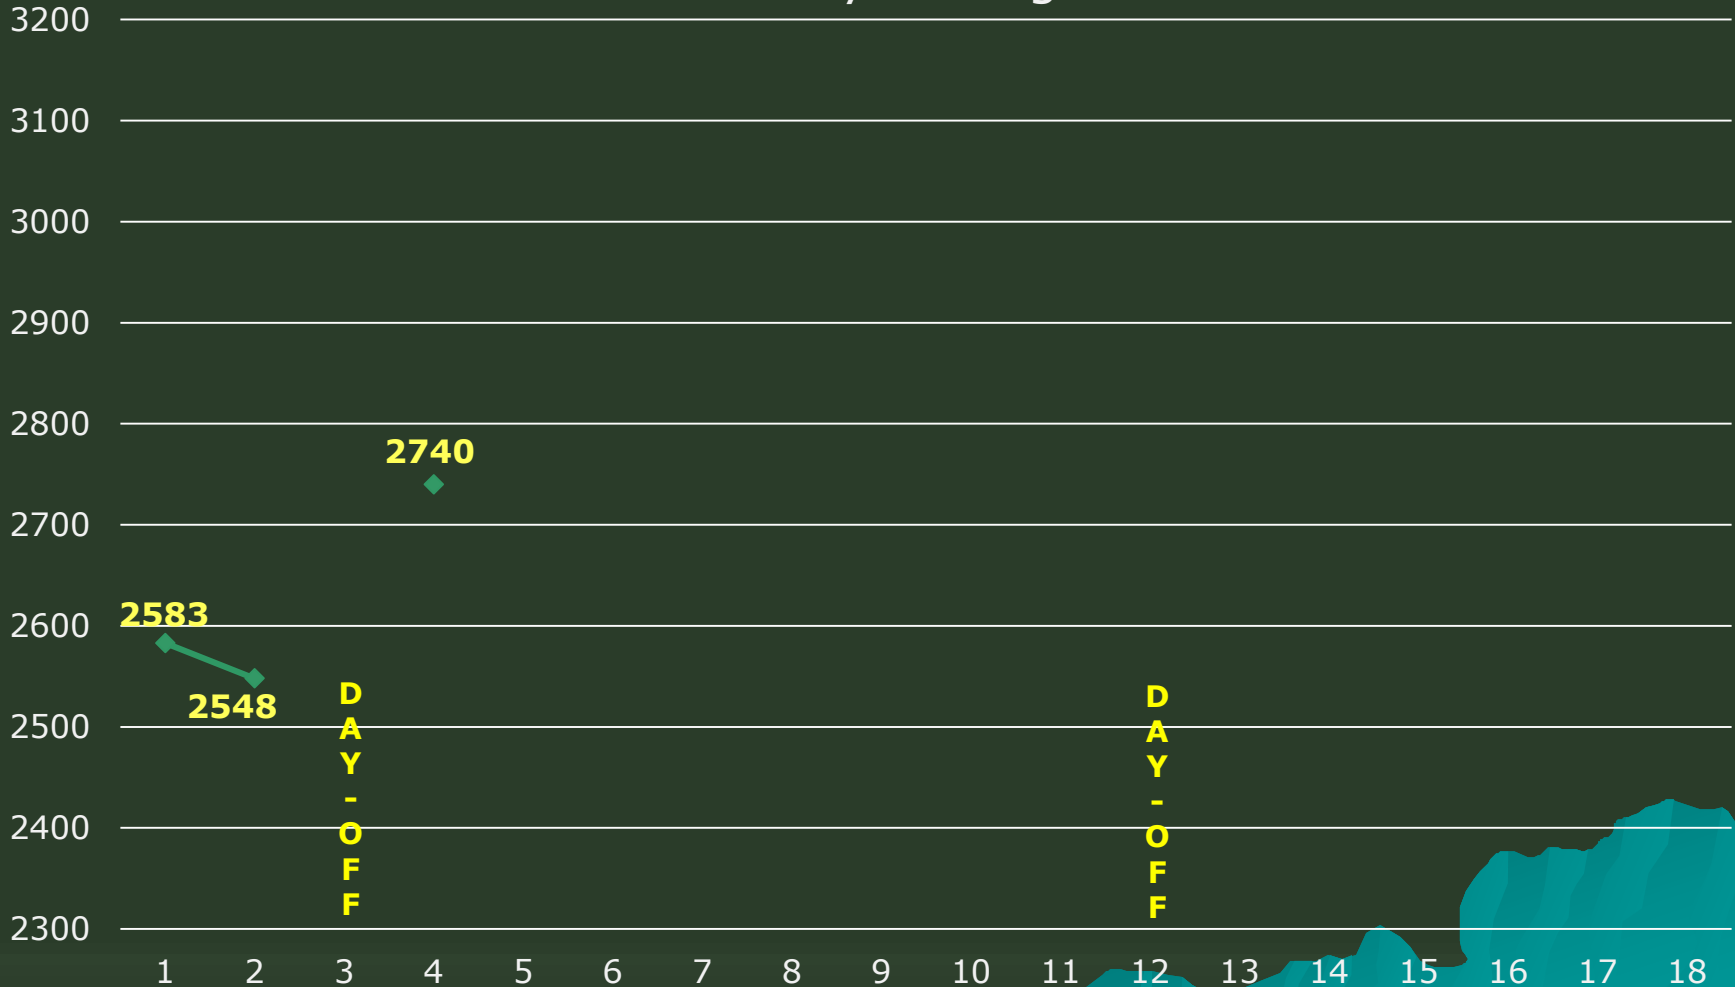

%

PREMIER BOWLING LEAGUE WEEKLY TEAMS AVERAGE CHART Season 2020-21

C-POWER

Weekly Average

PREMIER BOWLING LEAGUE WEEKLY TEAMS AVERAGE CHART Season 2020-21

C-POWER

Weekly Average

PREMIER BOWLING LEAGUE WEEKLY TEAMS AVERAGE CHART Season 2020-21