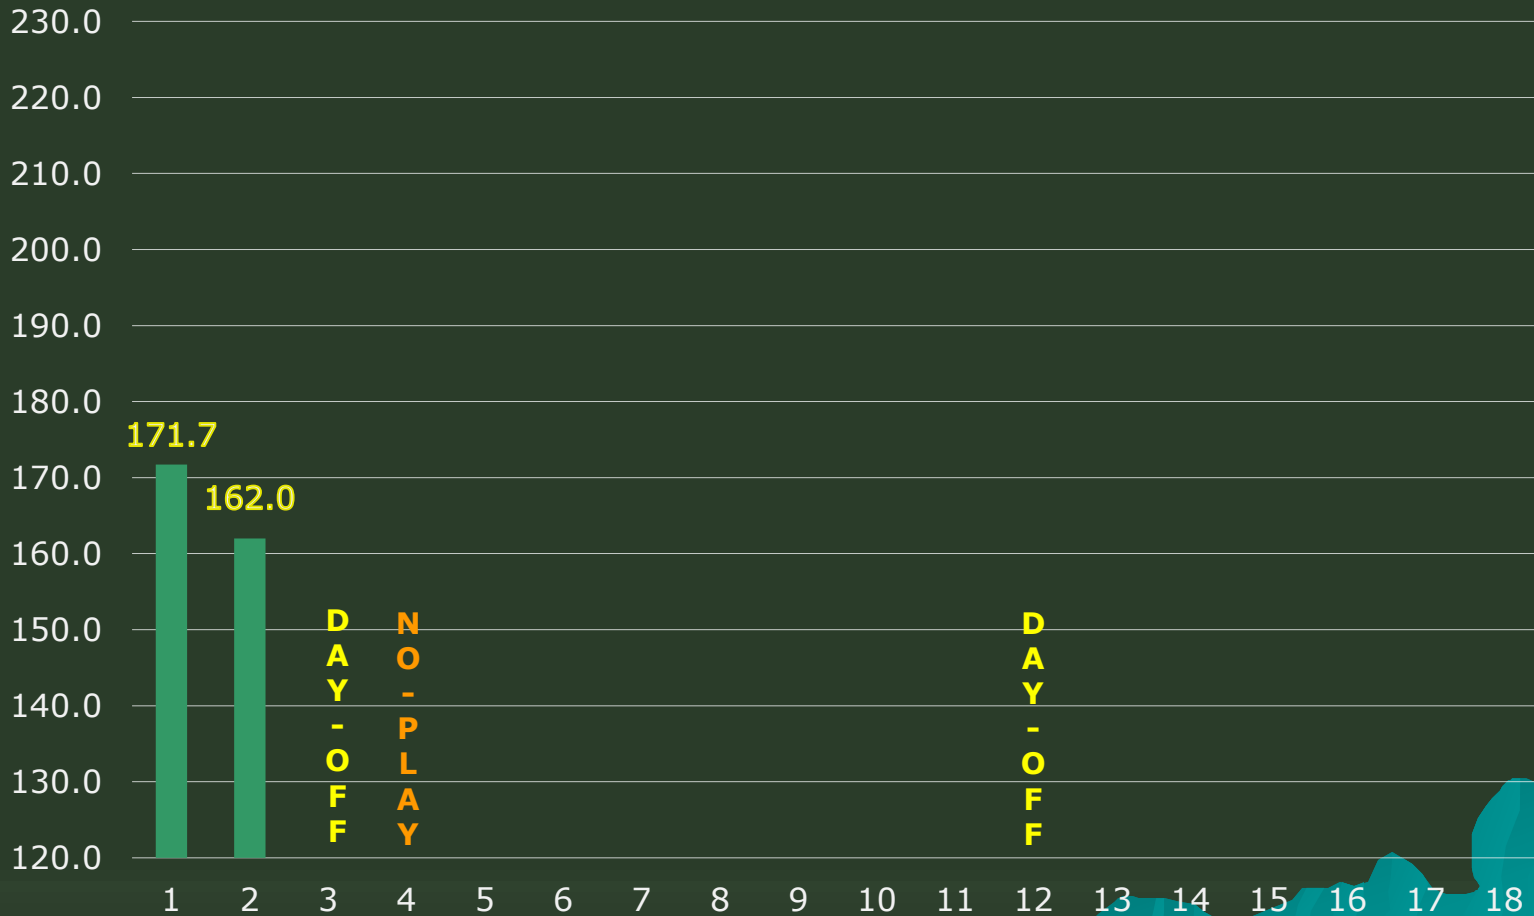

Weekly Average

PREMIER BOWLING LEAGUE WEEKLY TEAMS AVERAGE CHART Season 2020-21

PANAGI DEMETRIS

Weekly Average

PREMIER BOWLING LEAGUE WEEKLY TEAMS AVERAGE CHART Season 2020-21

ANDREOU CHRISTINA

Weekly Average