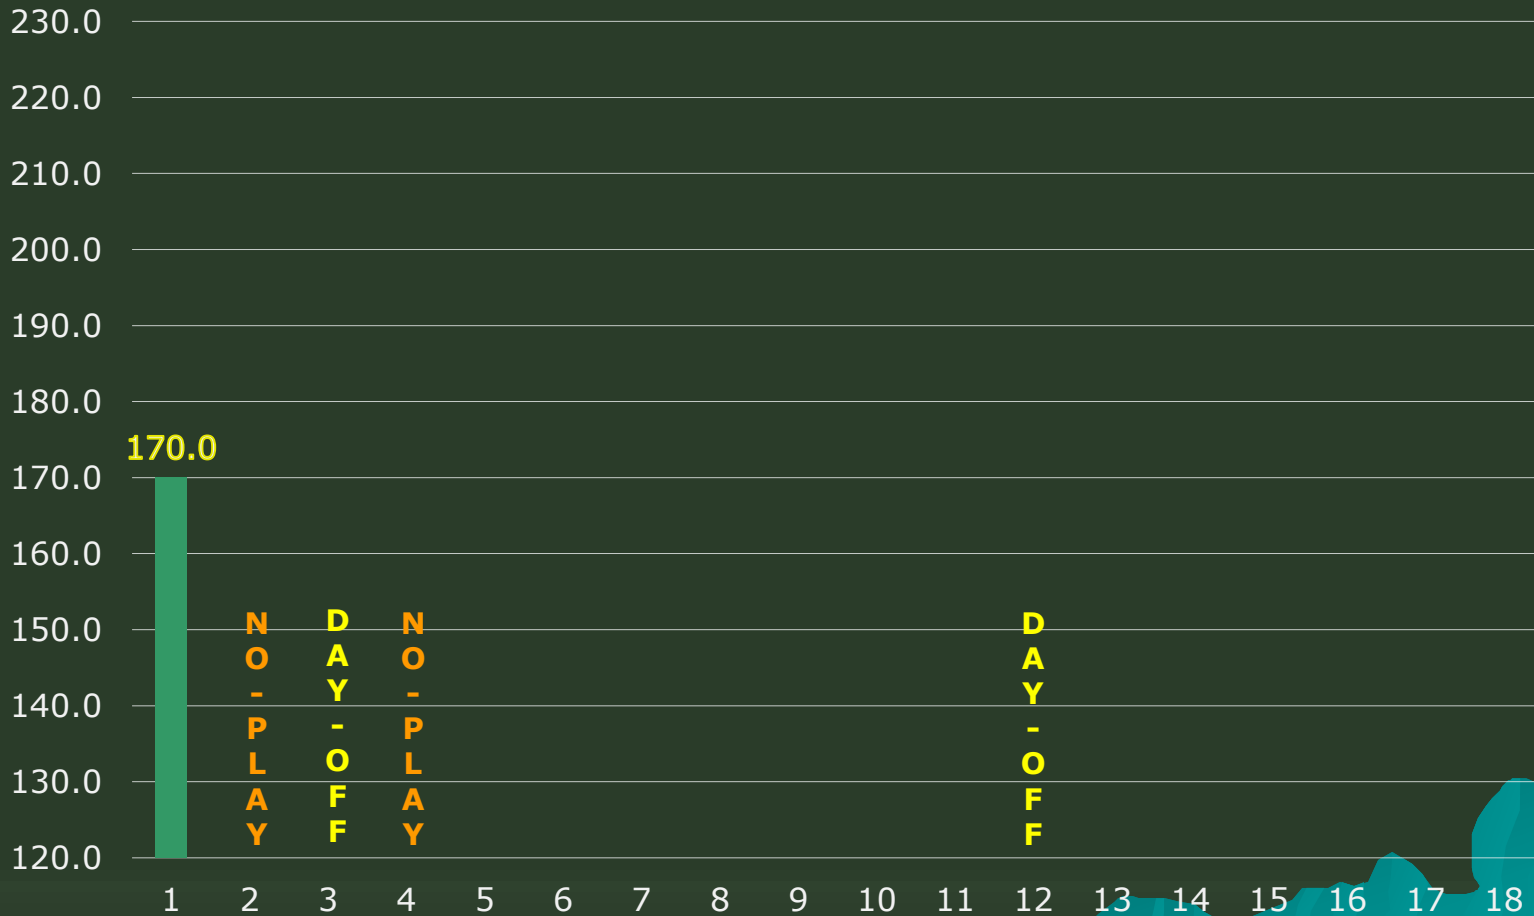

Weekly Average

PREMIER BOWLING LEAGUE WEEKLY TEAMS AVERAGE CHART Season 2020-21

PANAGI DEMETRIS

Weekly Average

PREMIER BOWLING LEAGUE WEEKLY TEAMS AVERAGE CHART Season 2020-21

ANDREOU CHRISTINA

Weekly Average