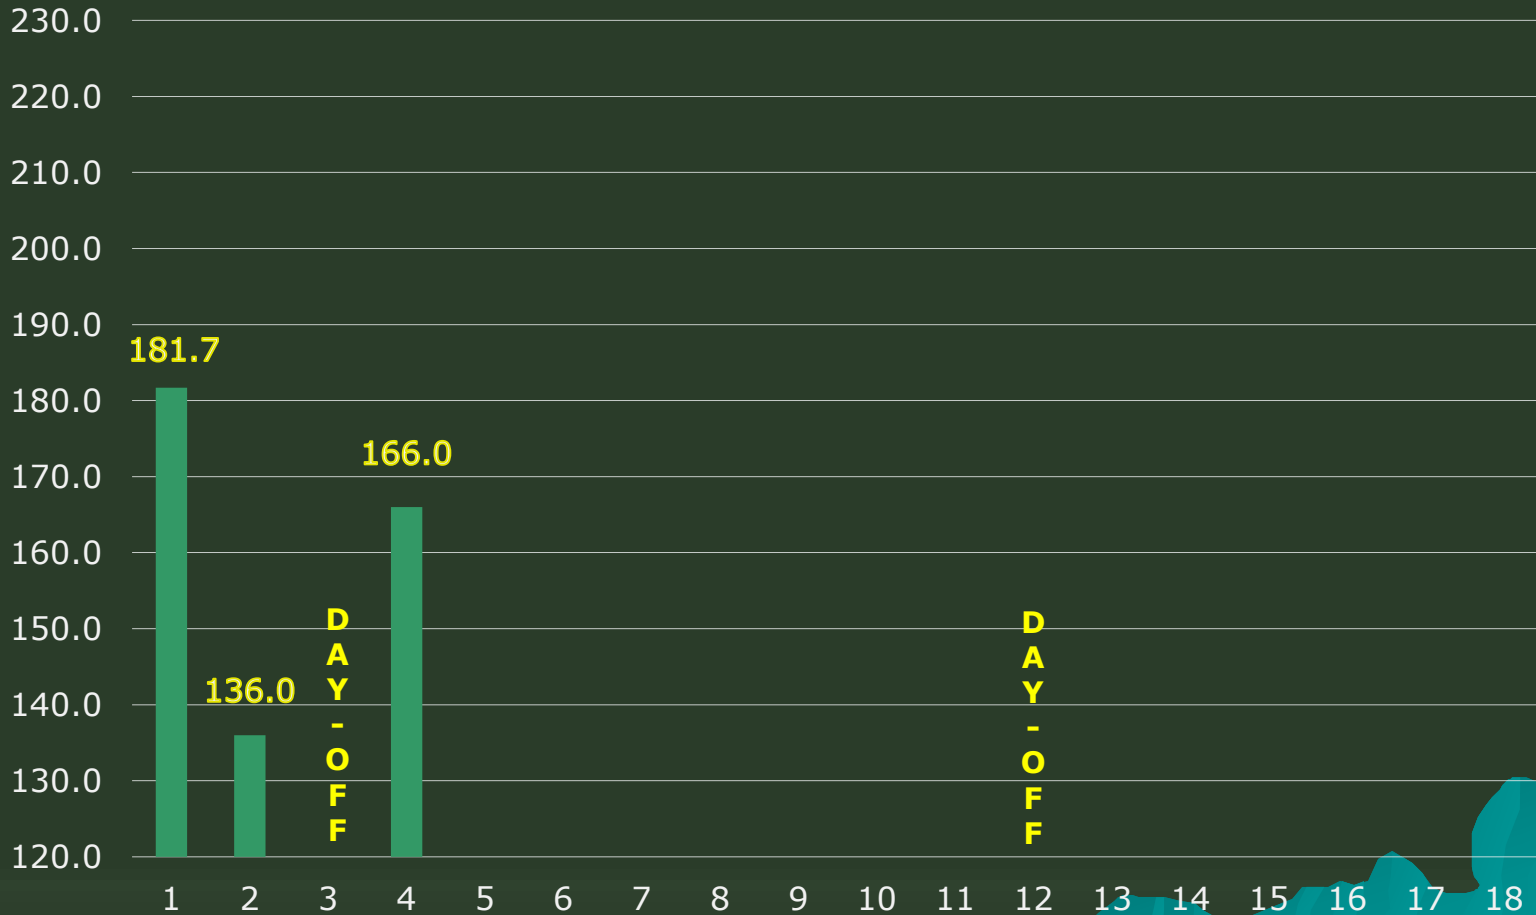

%

PREMIER BOWLING LEAGUE WEEKLY TEAMS AVERAGE CHART Season 2020-21

C-POWER

Weekly Average

PREMIER BOWLING LEAGUE WEEKLY TEAMS AVERAGE CHART Season 2020-21

C-POWER

Weekly Average

PREMIER BOWLING LEAGUE WEEKLY TEAMS AVERAGE CHART Season 2020-21

KATTIDES SPYROS (CAPTAIN)

Weekly Average

PREMIER BOWLING LEAGUE WEEKLY TEAMS AVERAGE CHART Season 2020-21

PETROU PANICOS

Weekly Average

PREMIER BOWLING LEAGUE WEEKLY TEAMS AVERAGE CHART Season 2020-21

EFSTATHIOU RAFAEL