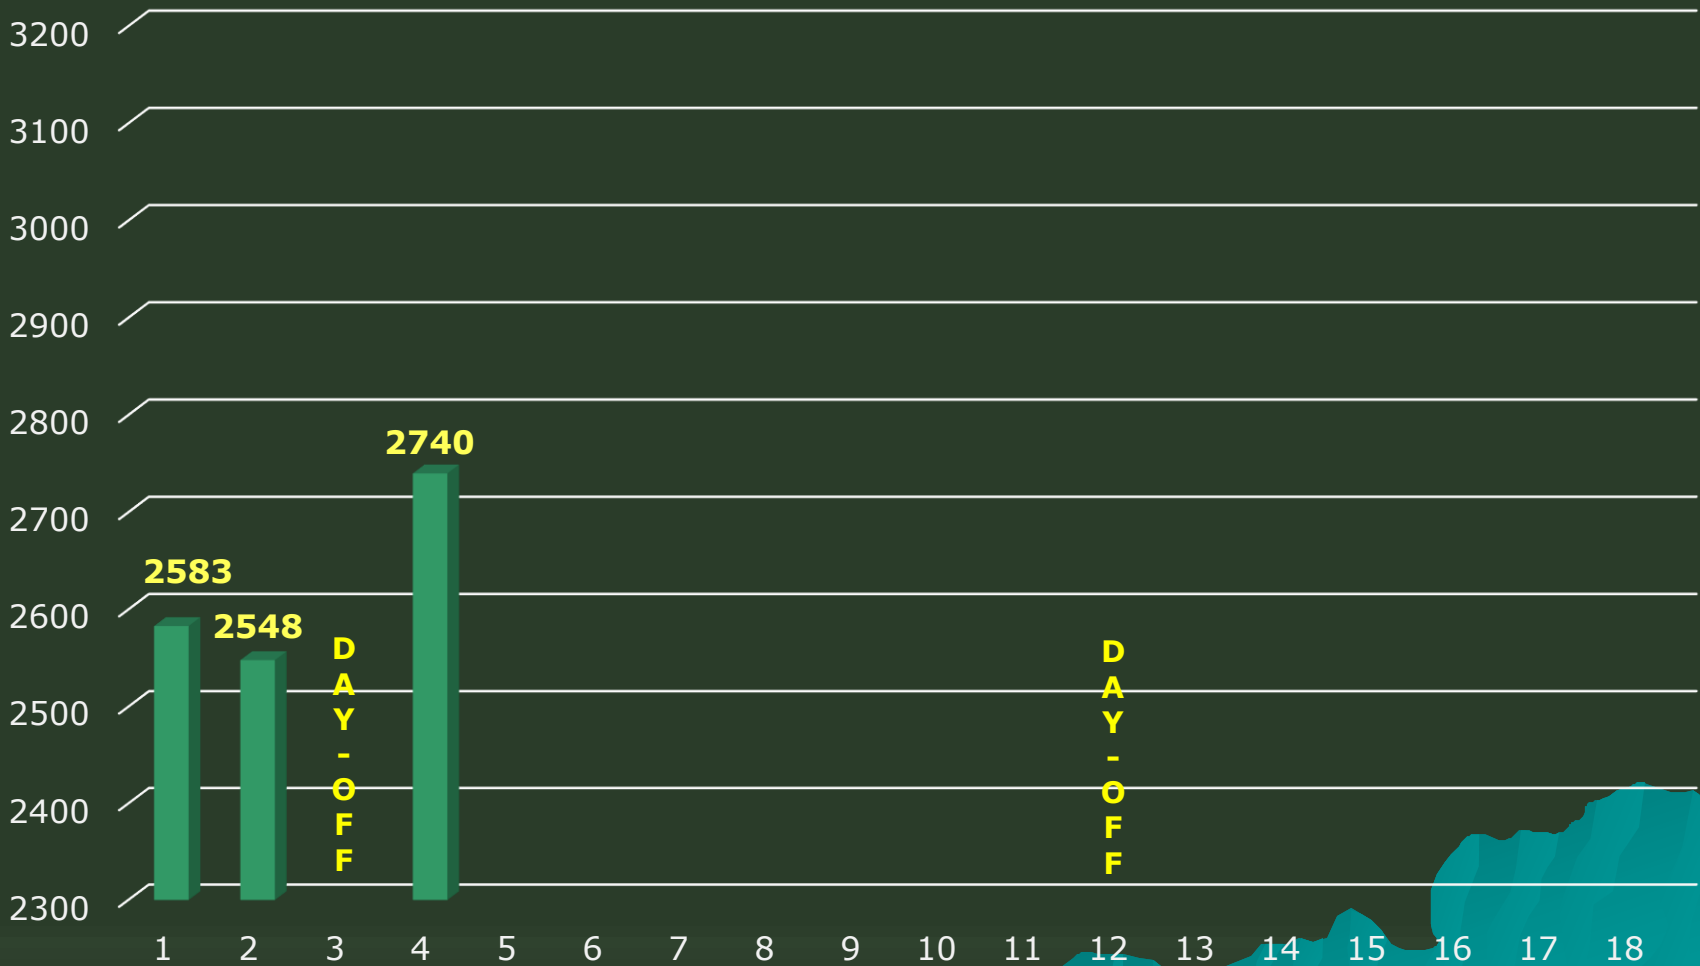

%

PREMIER BOWLING LEAGUE WEEKLY TEAMS AVERAGE CHART Season 2020-21

C-POWER

Weekly Average

PREMIER BOWLING LEAGUE WEEKLY TEAMS AVERAGE CHART Season 2020-21

C-POWER

Weekly Average

PREMIER BOWLING LEAGUE WEEKLY TEAMS AVERAGE CHART Season 2020-21