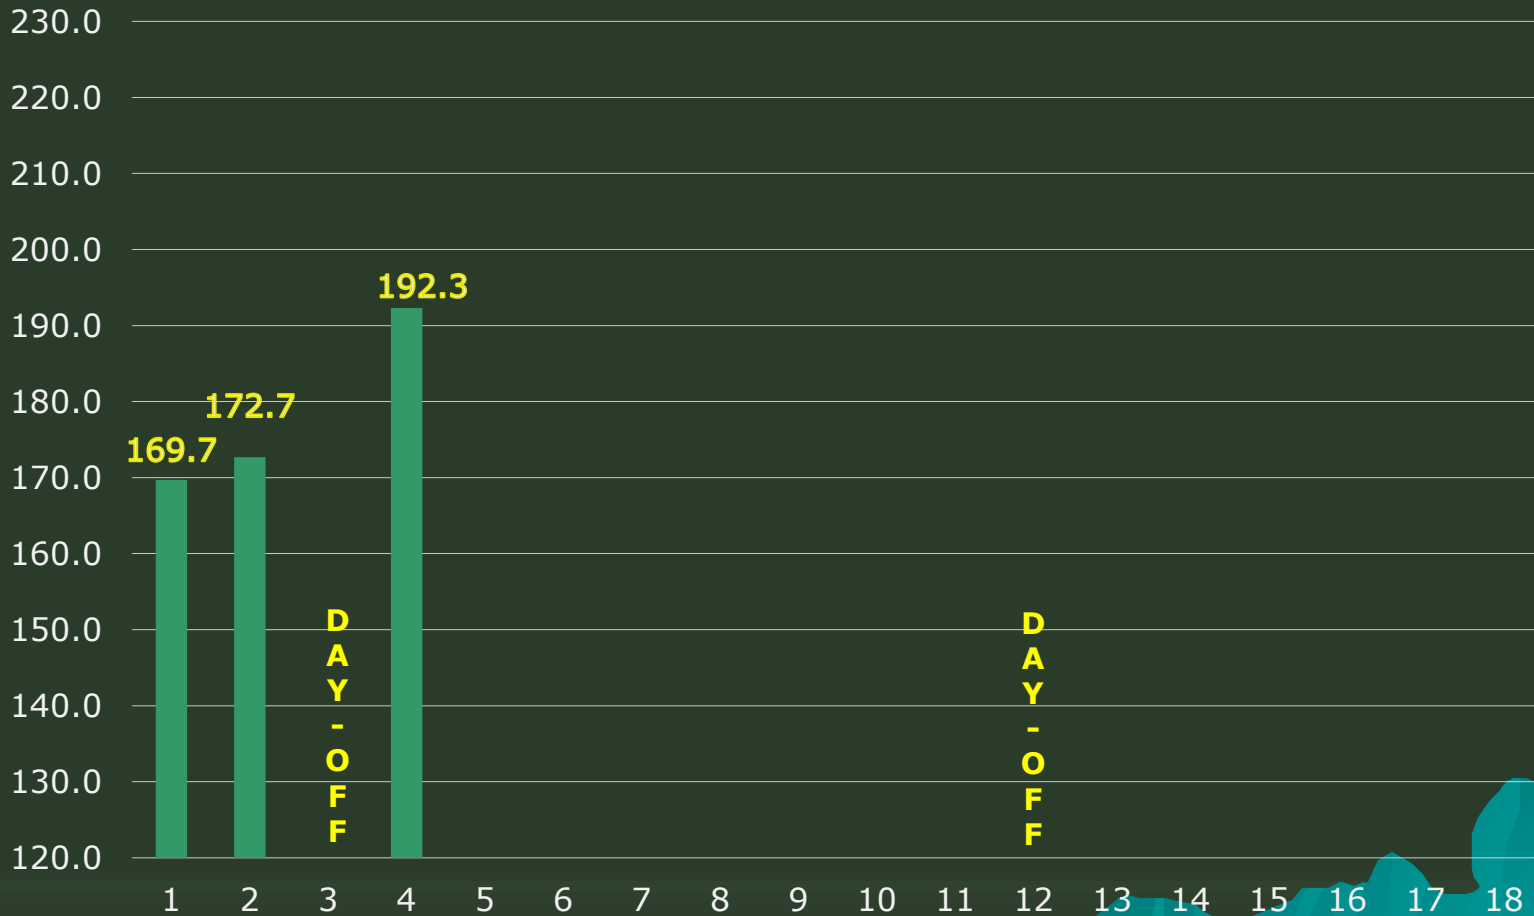

KATTIDES SPYROS (CAPTAIN)

Weekly Average