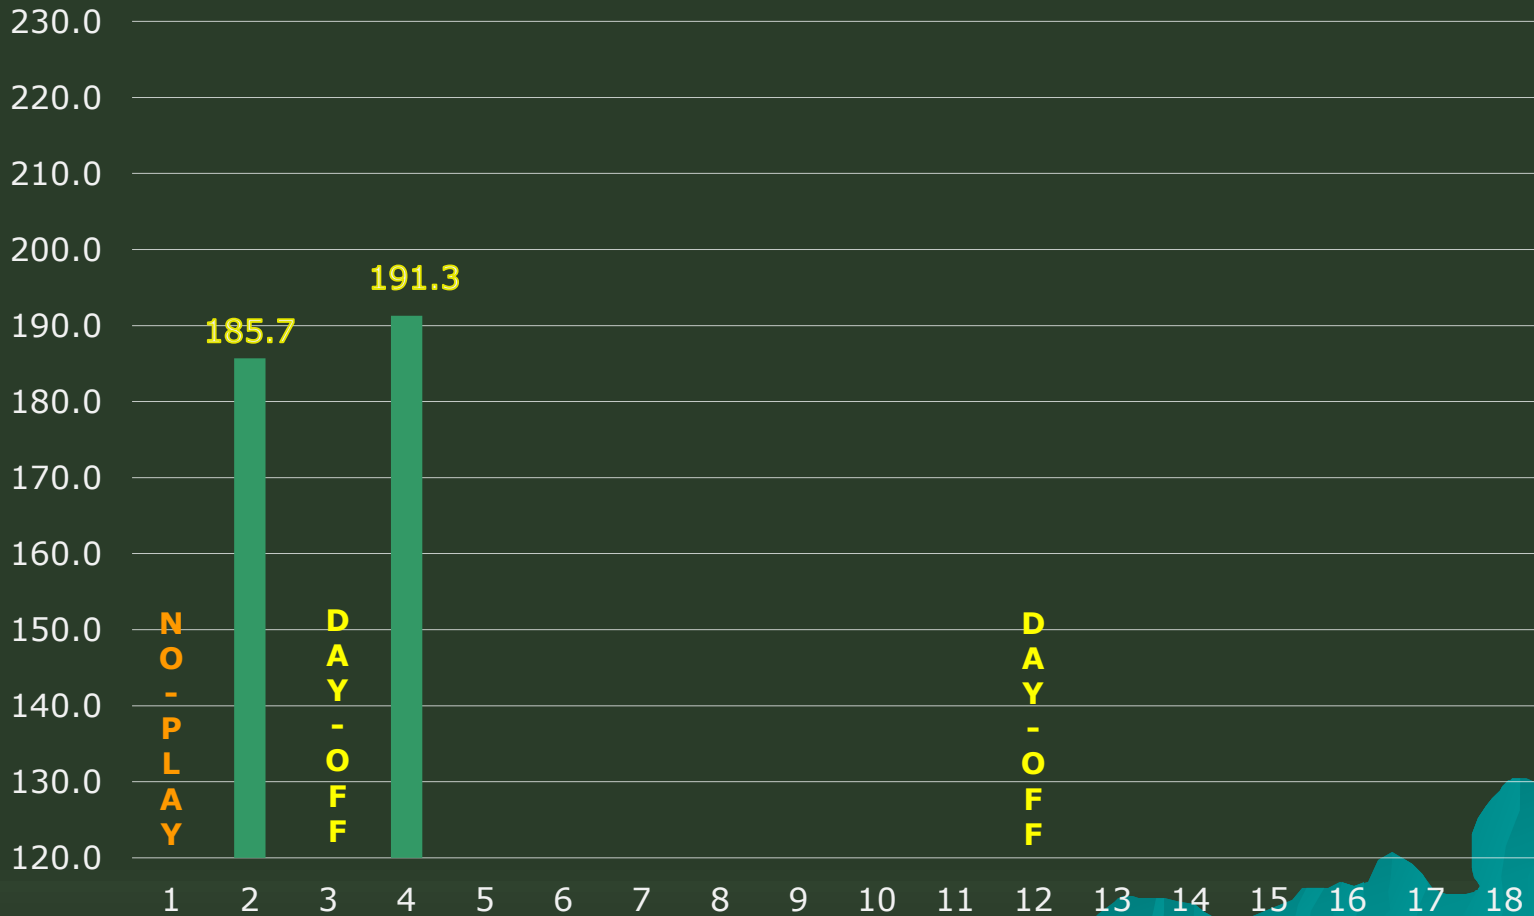

ALEXANDROU GIANNOS

Weekly Average