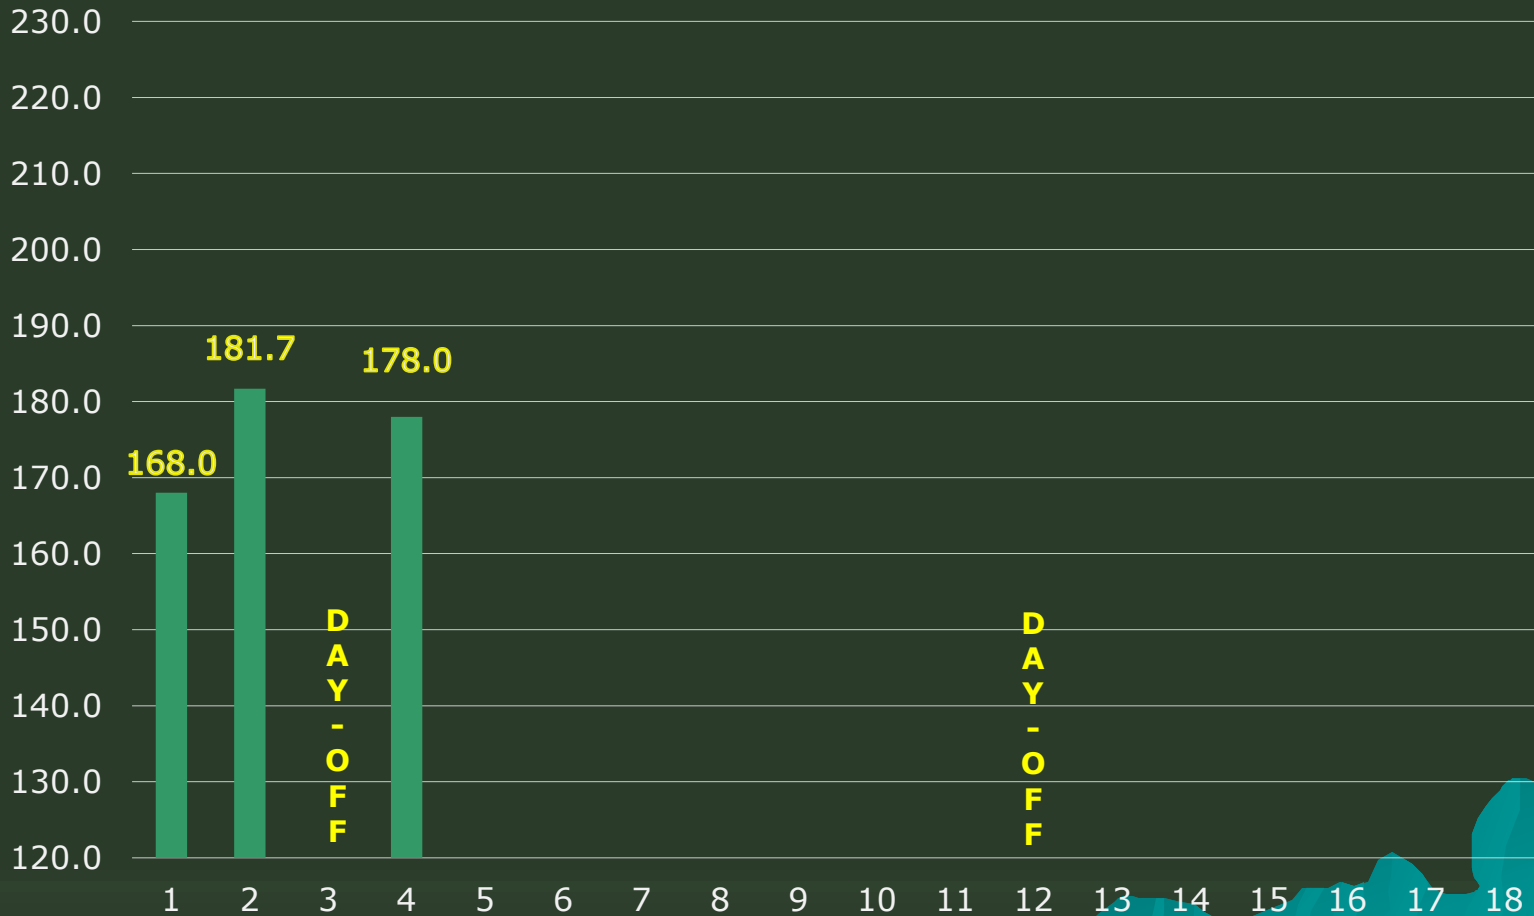

EFSTATHIOU RAFAEL

Weekly Average