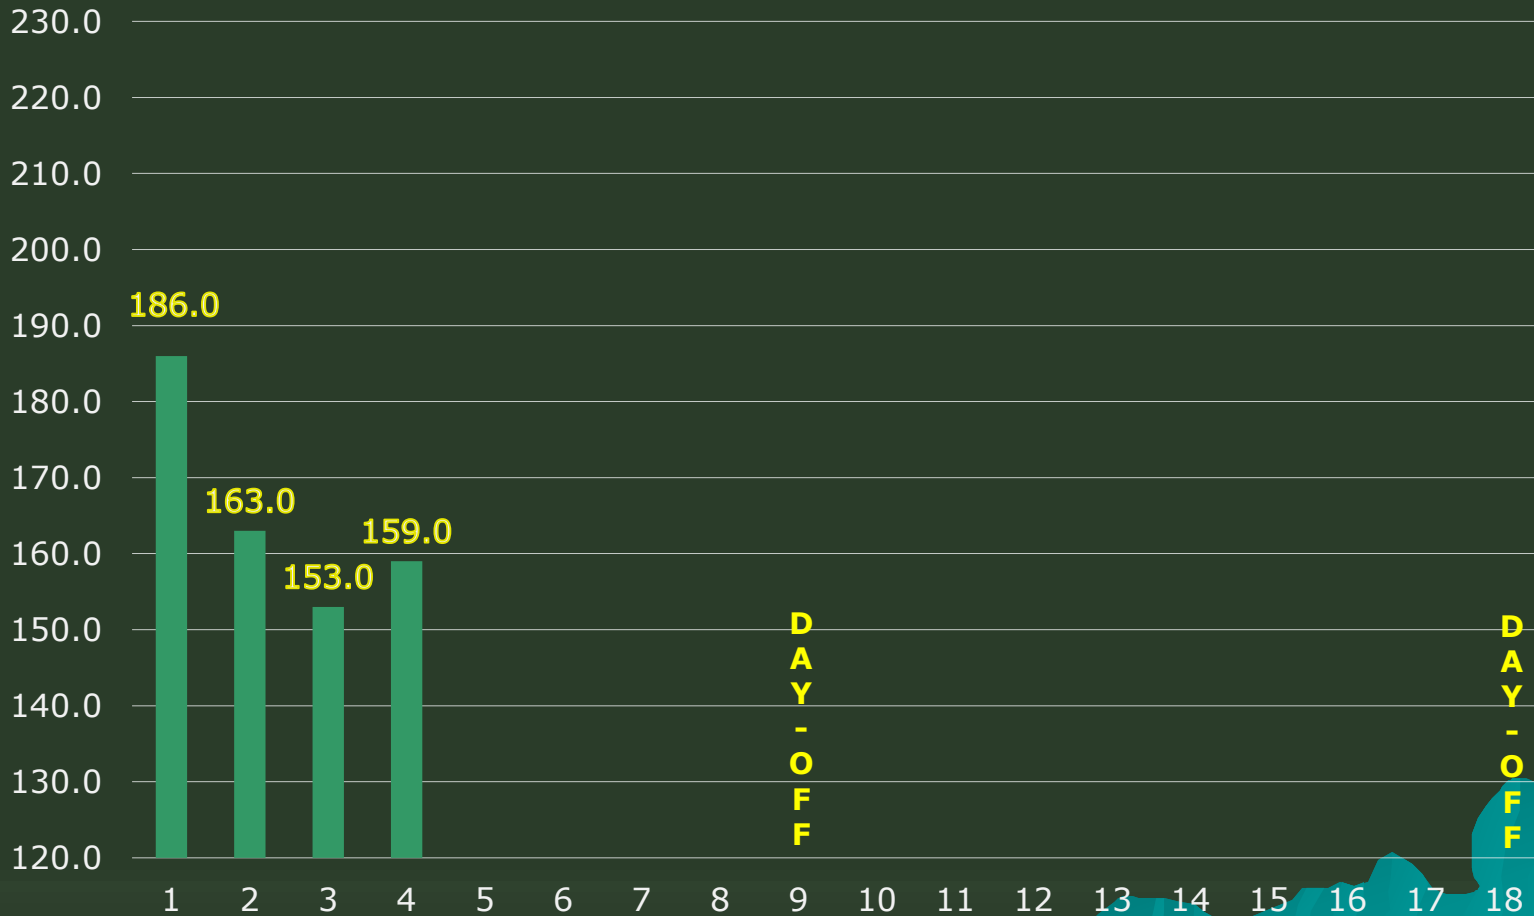

Weekly Total Pins

PREMIER BOWLING LEAGUE WEEKLY TEAMS AVERAGE CHART Season 2020-21

DOCTORS-SALAMINA

Weekly Average

PREMIER BOWLING LEAGUE WEEKLY TEAMS AVERAGE CHART Season 2020-21

PANAGIOTOU PANICOS (CAPTAIN)

Weekly Average

PREMIER BOWLING LEAGUE WEEKLY TEAMS AVERAGE CHART Season 2020-21

KASTORIS PANICOS

Weekly Average

PREMIER BOWLING LEAGUE WEEKLY TEAMS AVERAGE CHART Season 2020-21

PITTAKAS LOUCAS

Weekly Average