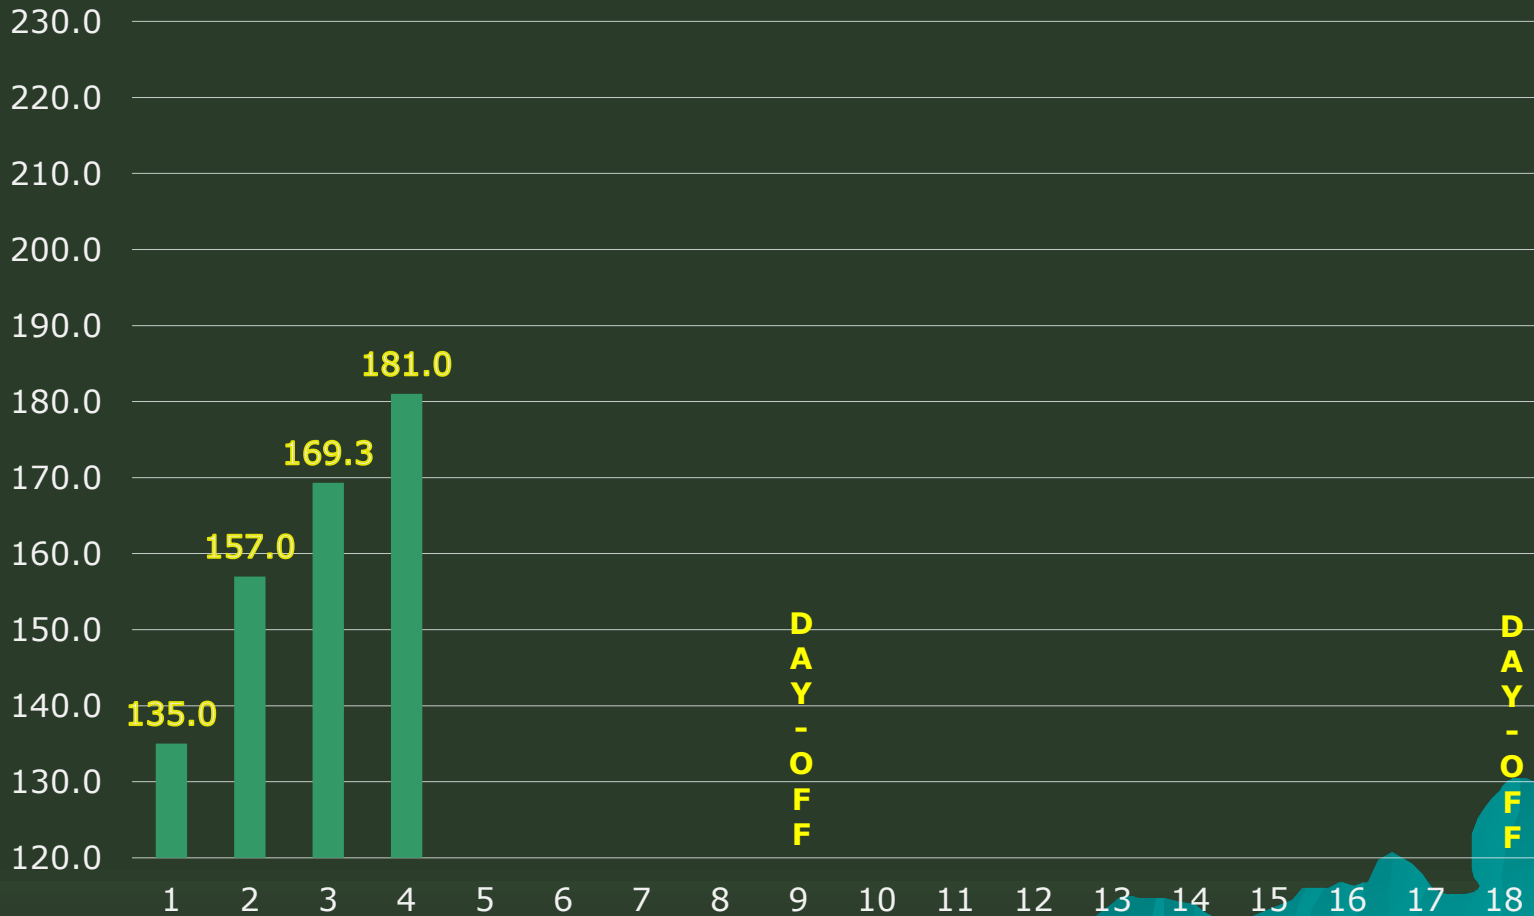

KASTORIS STEFANOS

Weekly Average