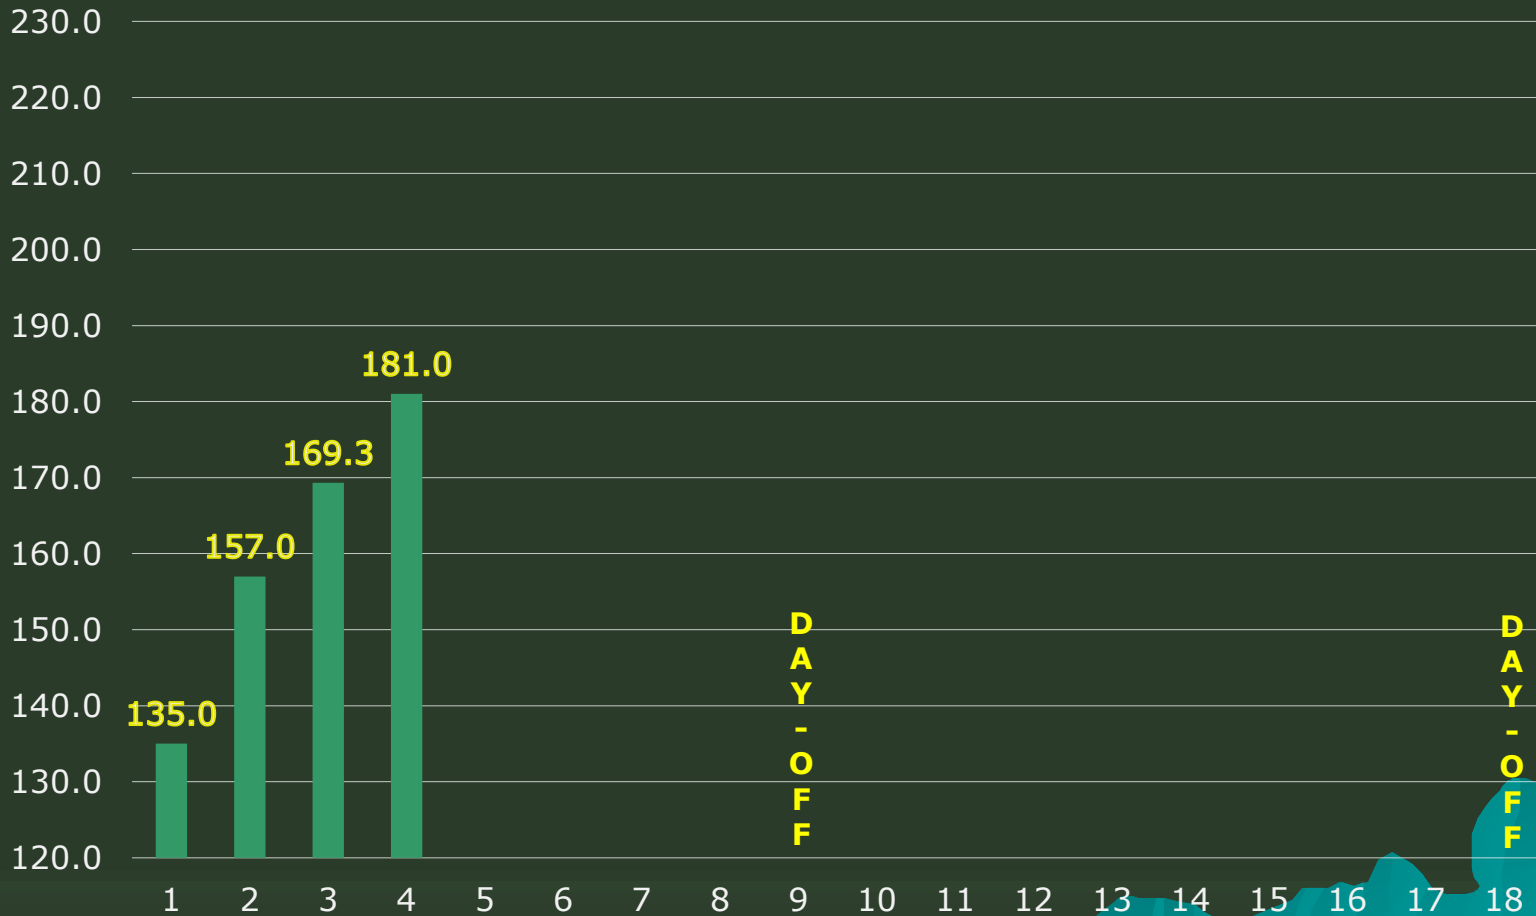

PREMIER BOWLING LEAGUE WEEKLY TEAMS AVERAGE CHART Season 2020-21

KARMIOTIS SIMOS

Weekly Average

PREMIER BOWLING LEAGUE WEEKLY TEAMS AVERAGE CHART Season 2020-21

CHRISTOU ANDROS

Weekly Average

PREMIER BOWLING LEAGUE WEEKLY TEAMS AVERAGE CHART Season 2020-21

KASTORIS STEFANOS

Weekly Average

PREMIER BOWLING LEAGUE WEEKLY TEAMS AVERAGE CHART Season 2020-21

DOTTI CHRISTOPHER

Weekly Average

PREMIER BOWLING LEAGUE WEEKLY TEAMS AVERAGE CHART Season 2020-21

ZODIATIS ANDROS

Weekly Average

N
O
-
P
L
A
Y

N
O
-
P
L
A
Y

N
O
-
P
L
A
Y

N
O
-
P
L
A
Y

D
A
Y
-
O
F
F

D
A
Y
-
O
F
F