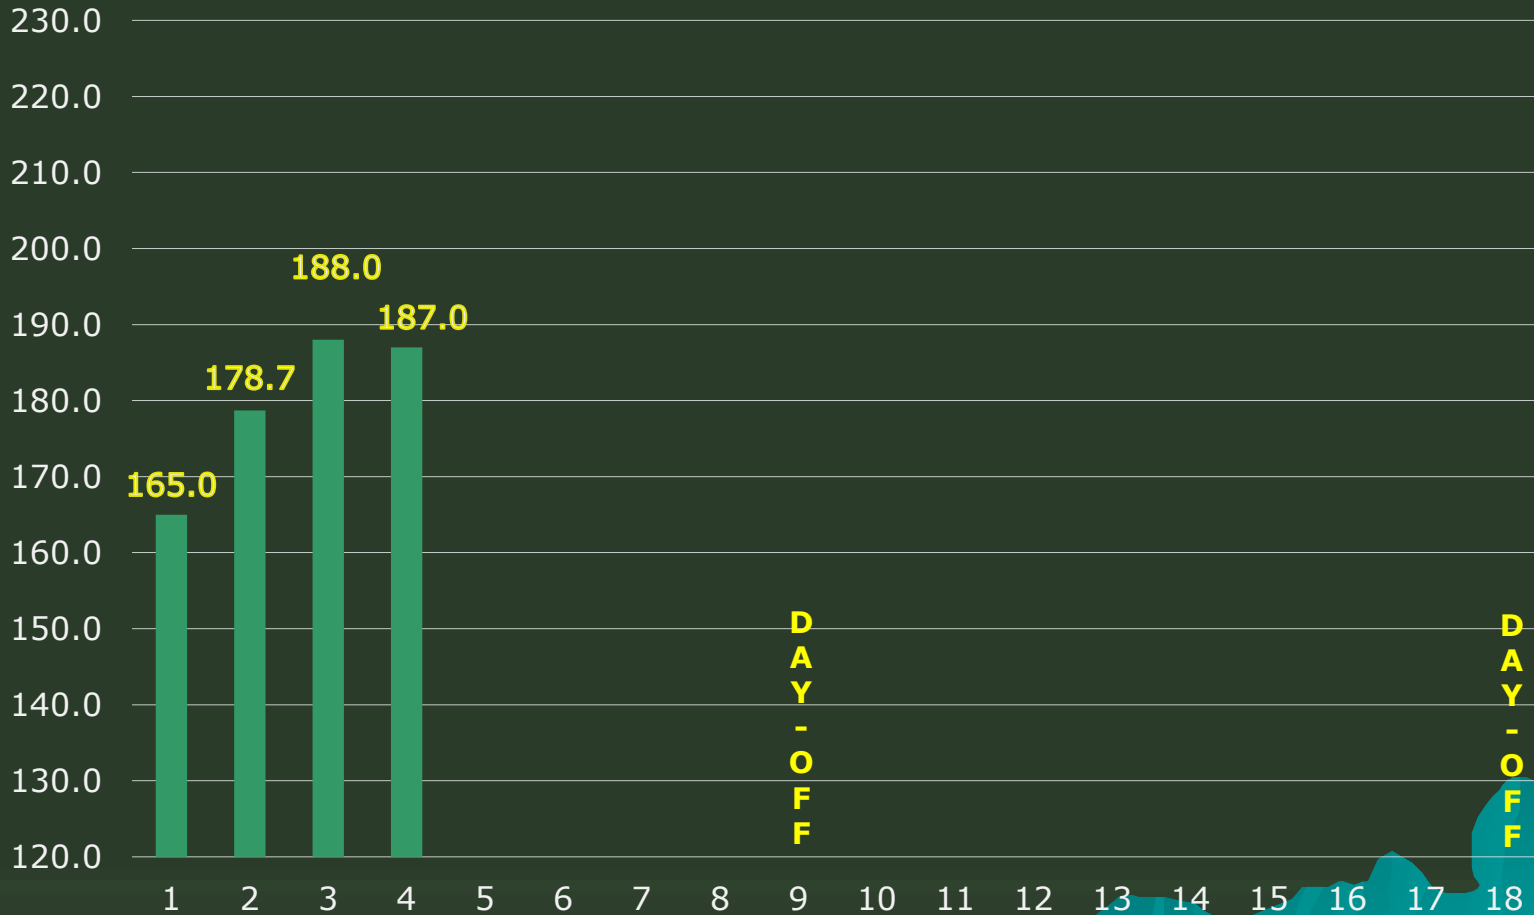

PANAGIOTOU PANICOS (CAPTAIN)

Weekly Average