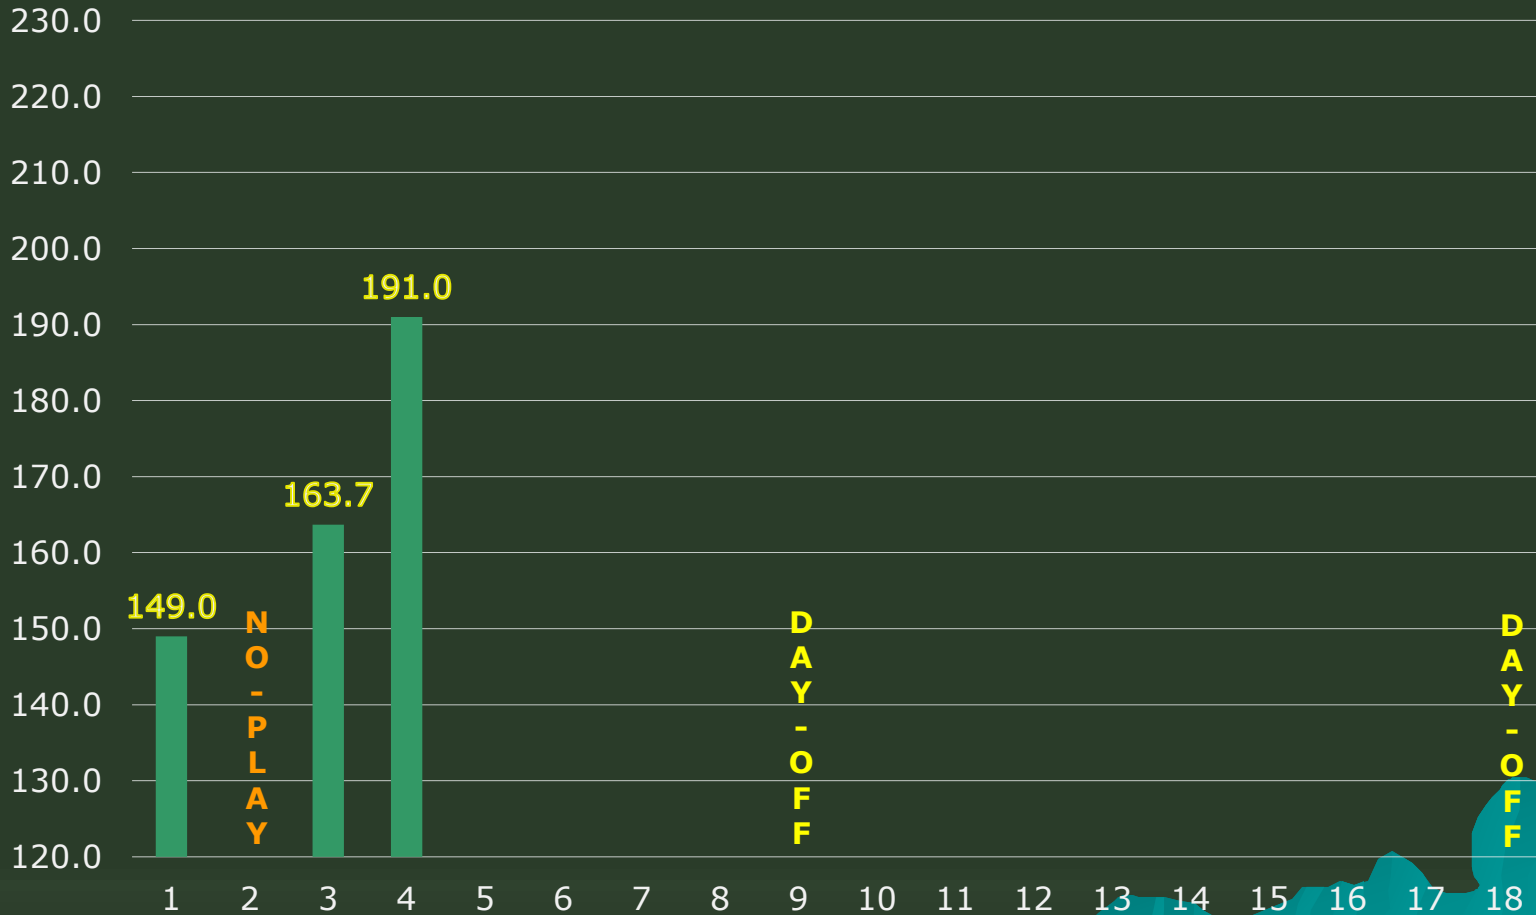

Weekly Average