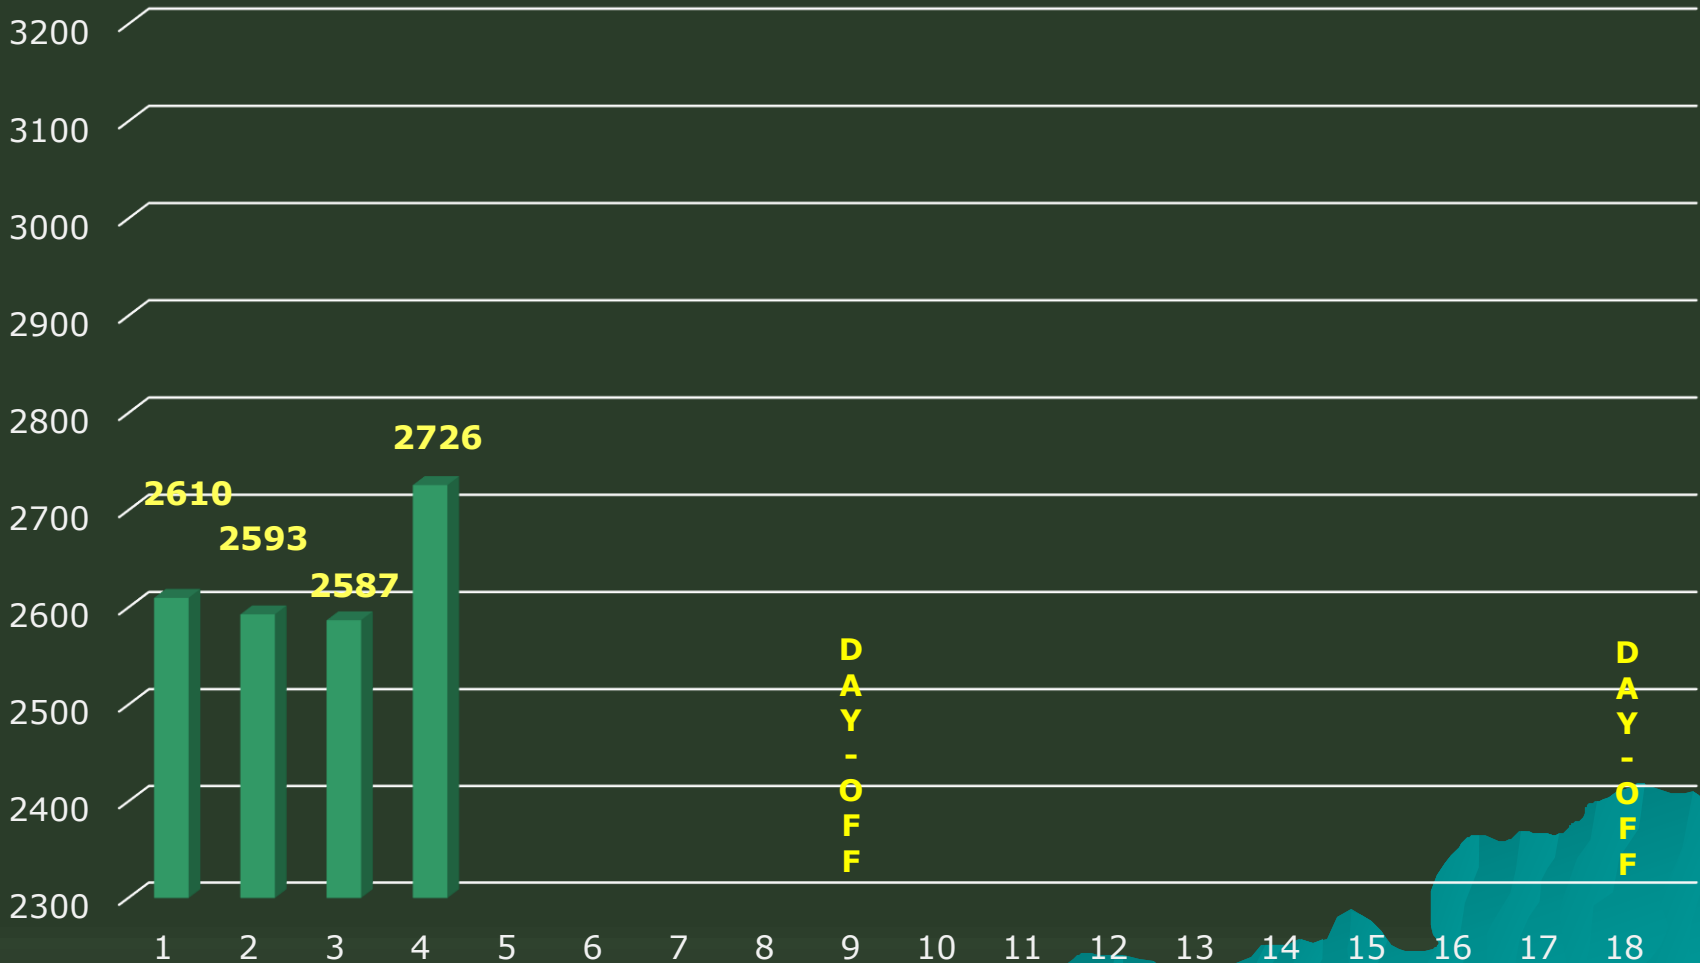

DOCTORS-SALAMINA

F.B.A. "PREMIER LEAGUE" 2020-21

PLAYERS YEARLY PERFORMANCE

DOCTORS-SALAMINA

PLAYER	Games	Average	Strikes		Spares				Splits		
			Done	%	Target	Done	Success %	Lost	Target	Done	Success %
Stefanos Kastoris	11	162.91	39	34.21	62	36	58.06	26	13	3	23.08
Simos Karmiotis	8	170.25	28	32.56	52	36	69.23	16	6	1	16.67
Panicos Panagiotou {c}	10	182.60	33	31.43	65	52	80.00	13	7	3	42.86
Panicos Kastoris	10	161.10	26	24.53	64	45	70.31	19	16	3	18.75
Loucas Pittakas	9	190.56	46	48.94	43	30	69.77	13	5	0	0.00
Christopher Dotti	6	182.17	27	42.19	30	26	86.67	4	7	0	0.00
Andros Zodiatis	0	0.00	0	0.00	0	0	0.00	0	0	0	0.00
Andros Christou	6	186.17	28	43.75	31	21	67.74	10	5	0	0.00
BLIND SCORE	0										
TOTALS	60	175.27	227	35.86	347	246	70.89	101	59	10	16.95

© Cyprus Bowling SOFT Statistics

ΚΟΡΥΦΑΙΑ ΑΠΟΔΟΣΗ
ΣΕ ΚΑΘΕ ΚΑΤΗΓΟΡΙΑ

190.56

48.94
%

86.67
%

42.86
%

PREMIER BOWLING LEAGUE WEEKLY TEAMS AVERAGE CHART Season 2020-21

DOCTORS-SALAMINA

Weekly Total Pins

PREMIER BOWLING LEAGUE WEEKLY TEAMS AVERAGE CHART Season 2020-21

DOCTORS-SALAMINA

Weekly Average

PREMIER BOWLING LEAGUE WEEKLY TEAMS AVERAGE CHART Season 2020-21

PANAGIOTOU PANICOS (CAPTAIN)