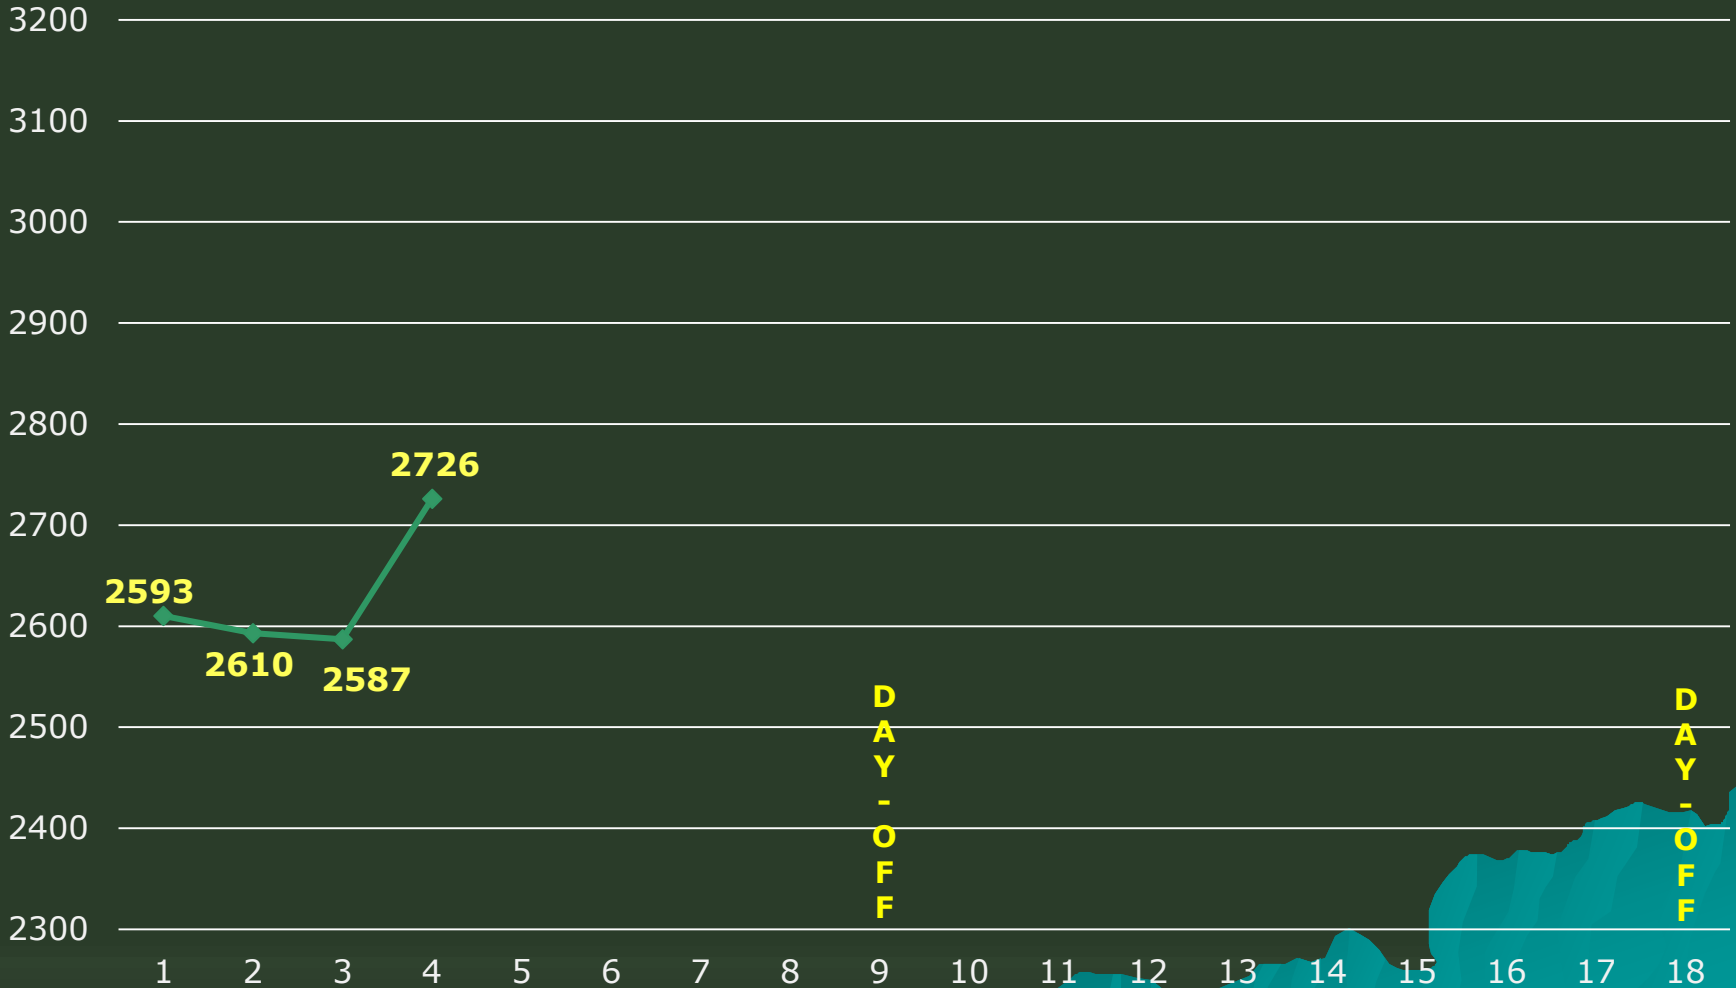

Weekly Total Pins

PREMIER BOWLING LEAGUE WEEKLY TEAMS AVERAGE CHART Season 2020-21

DOCTORS-SALAMINA

Weekly Average

PREMIER BOWLING LEAGUE WEEKLY TEAMS AVERAGE CHART Season 2020-21

PANAGIOTOU PANICOS (CAPTAIN)