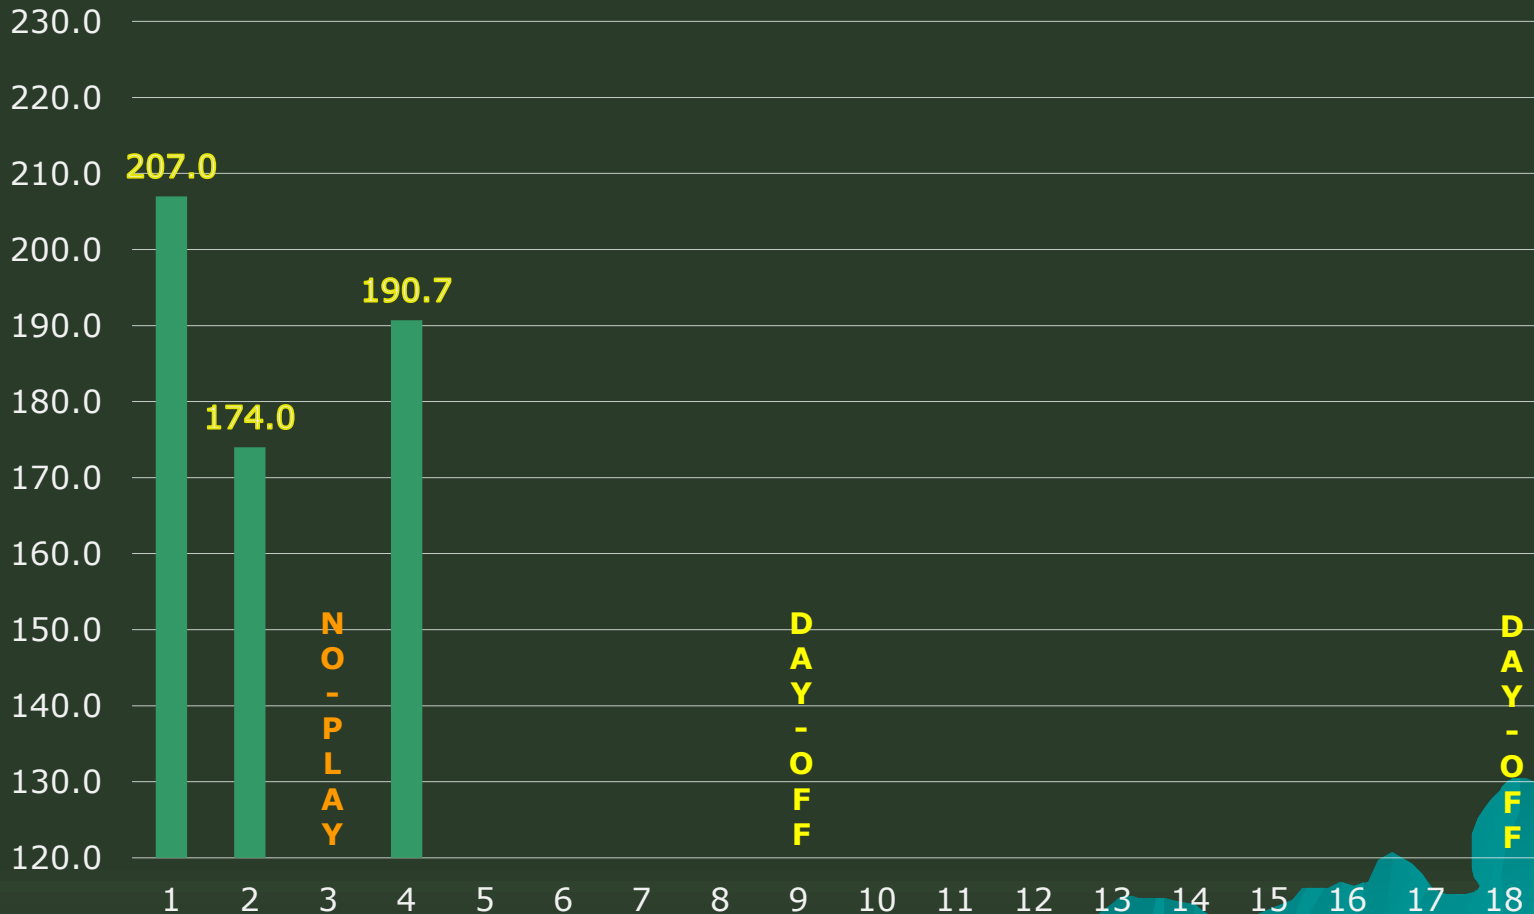

Weekly Total Pins

PREMIER BOWLING LEAGUE WEEKLY TEAMS AVERAGE CHART Season 2020-21

DOCTORS-SALAMINA

Weekly Average

PREMIER BOWLING LEAGUE WEEKLY TEAMS AVERAGE CHART Season 2020-21

PANAGIOTOU PANICOS (CAPTAIN)

Weekly Average

PREMIER BOWLING LEAGUE WEEKLY TEAMS AVERAGE CHART Season 2020-21

KASTORIS PANICOS

Weekly Average

PREMIER BOWLING LEAGUE WEEKLY TEAMS AVERAGE CHART Season 2020-21

PITTAKAS LOUCAS

Weekly Average