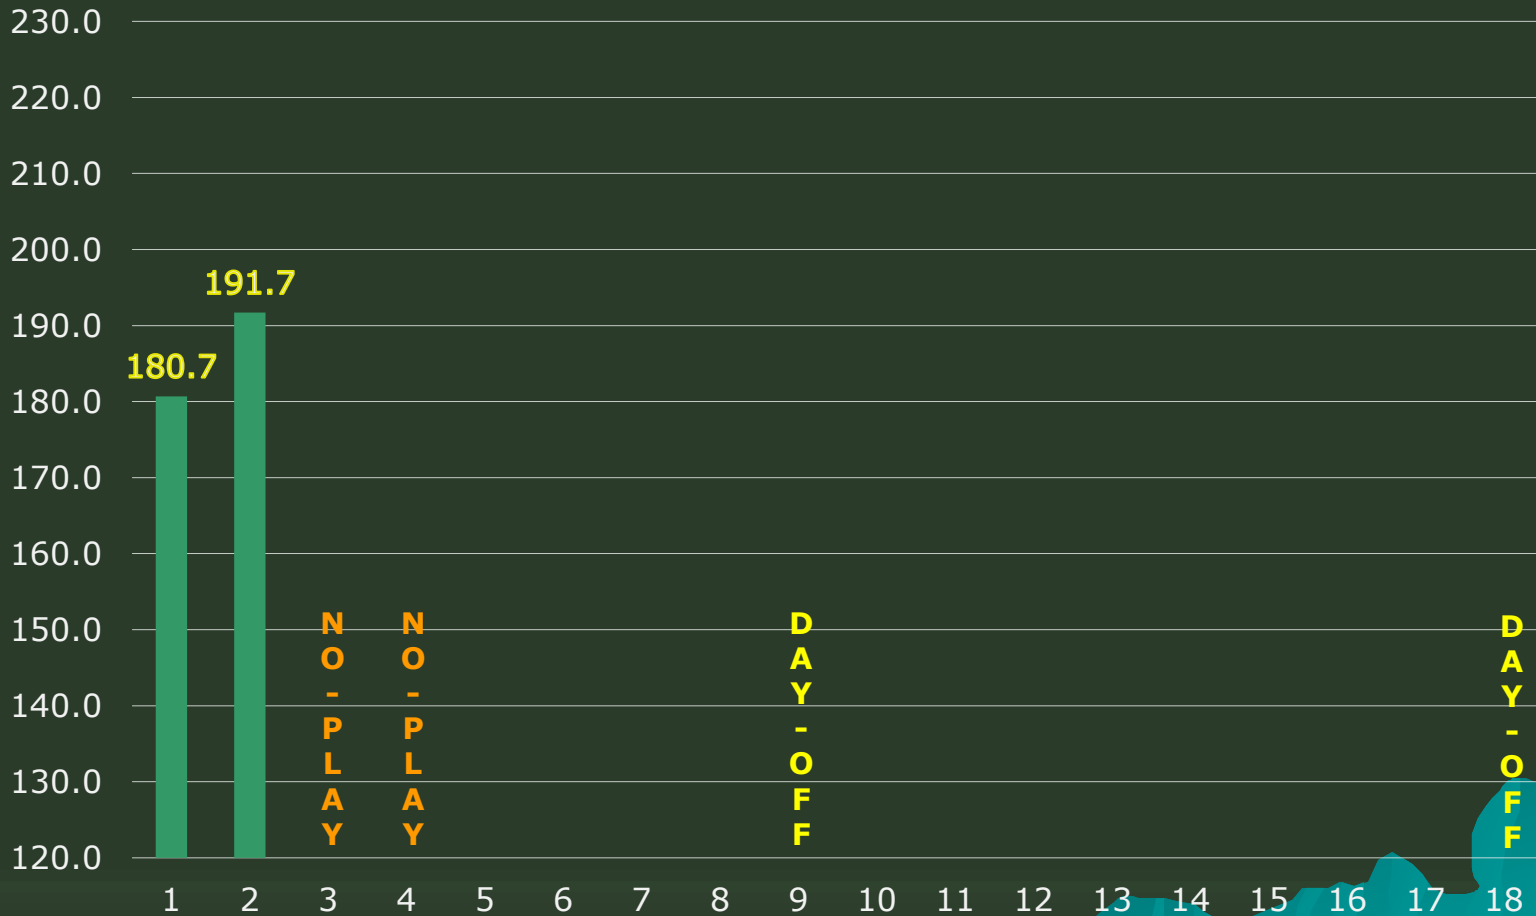

PREMIER BOWLING LEAGUE WEEKLY TEAMS AVERAGE CHART Season 2020-21

KARMIOTIS SIMOS

Weekly Average

PREMIER BOWLING LEAGUE WEEKLY TEAMS AVERAGE CHART Season 2020-21

CHRISTOU ANDROS

Weekly Average

PREMIER BOWLING LEAGUE WEEKLY TEAMS AVERAGE CHART Season 2020-21