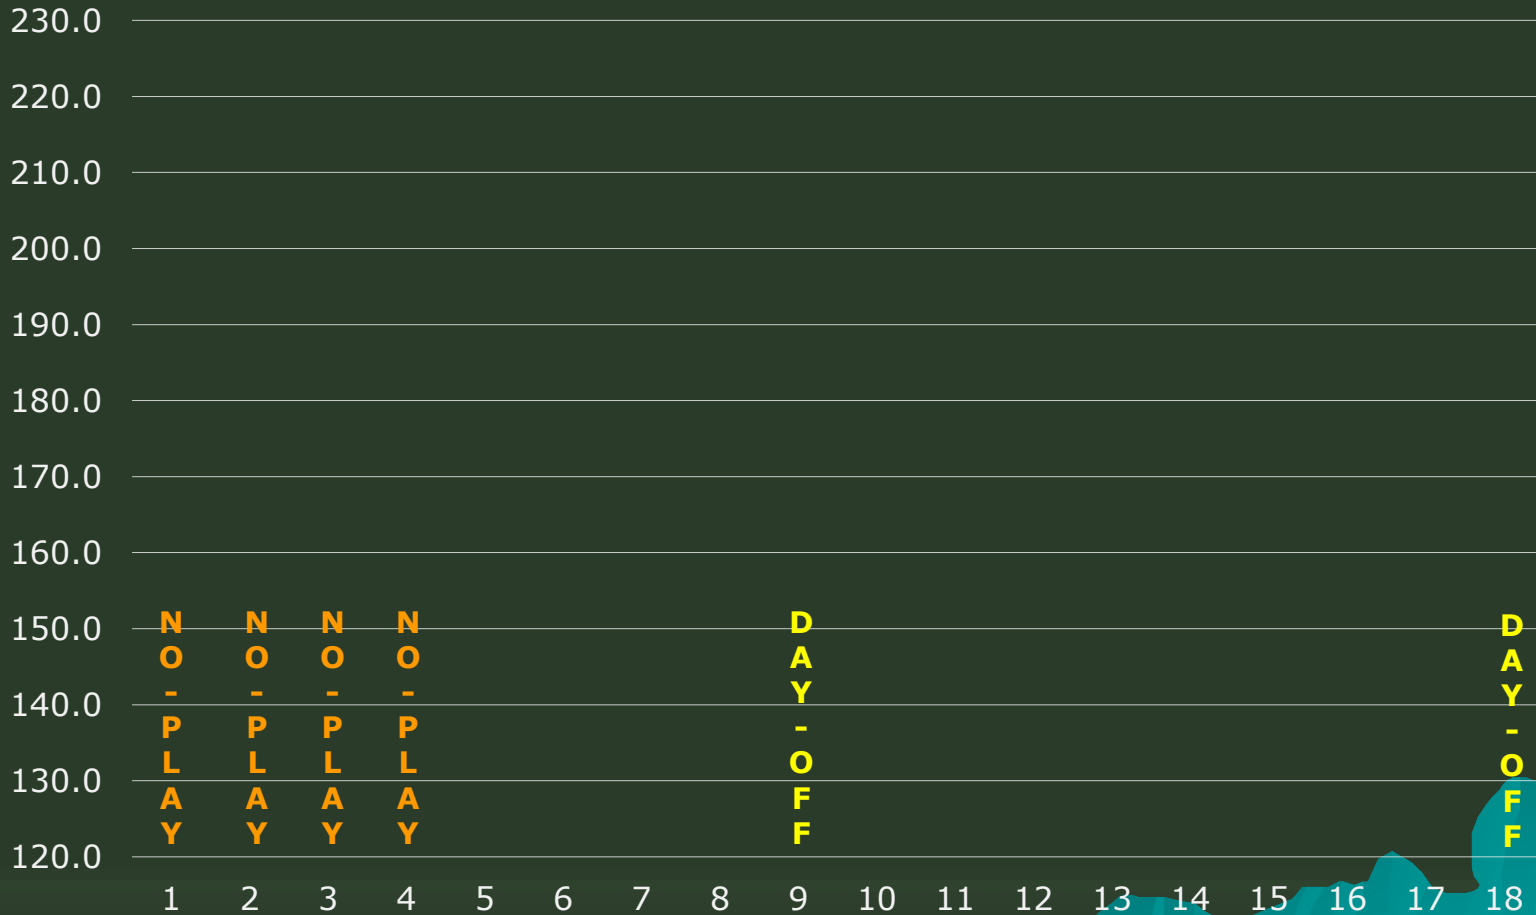

KASTORIS STEFANOS

Weekly Average

PREMIER BOWLING LEAGUE WEEKLY TEAMS AVERAGE CHART Season 2020-21

DOTTI CHRISTOPHER

Weekly Average

PREMIER BOWLING LEAGUE WEEKLY TEAMS AVERAGE CHART Season 2020-21

ZODIATIS ANDROS

Weekly Average

N
O
-
P
L
A
Y

N
O
-
P
L
A
Y

N
O
-
P
L
A
Y

N
O
-
P
L
A
Y

D
A
Y
-
O
F
F

D
A
Y
-
O
F
F