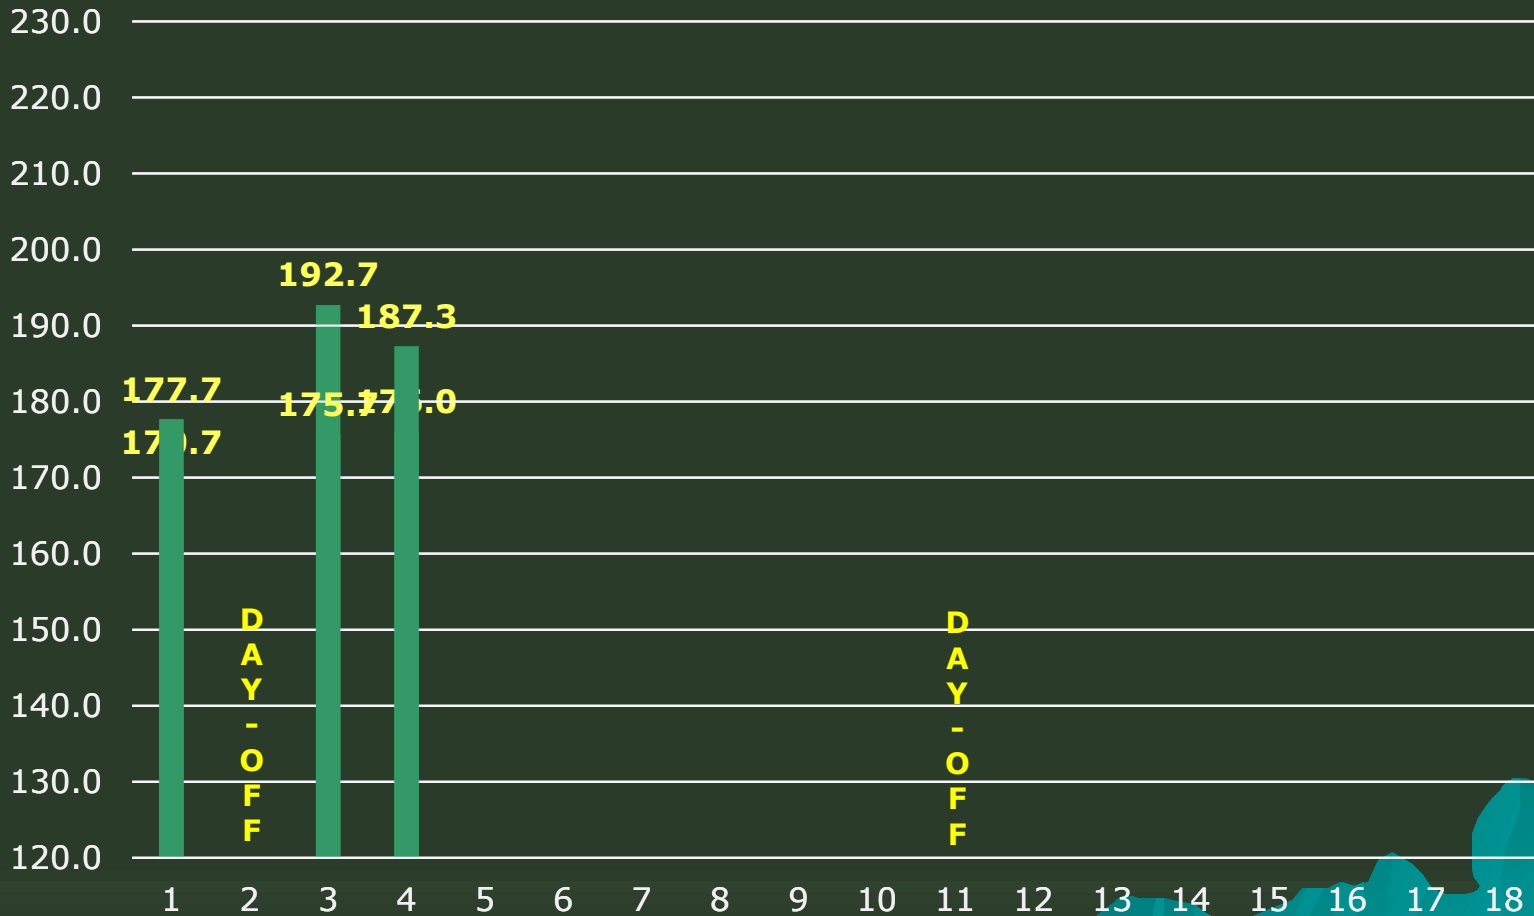

HERODOTOU NANDIA

Weekly Average