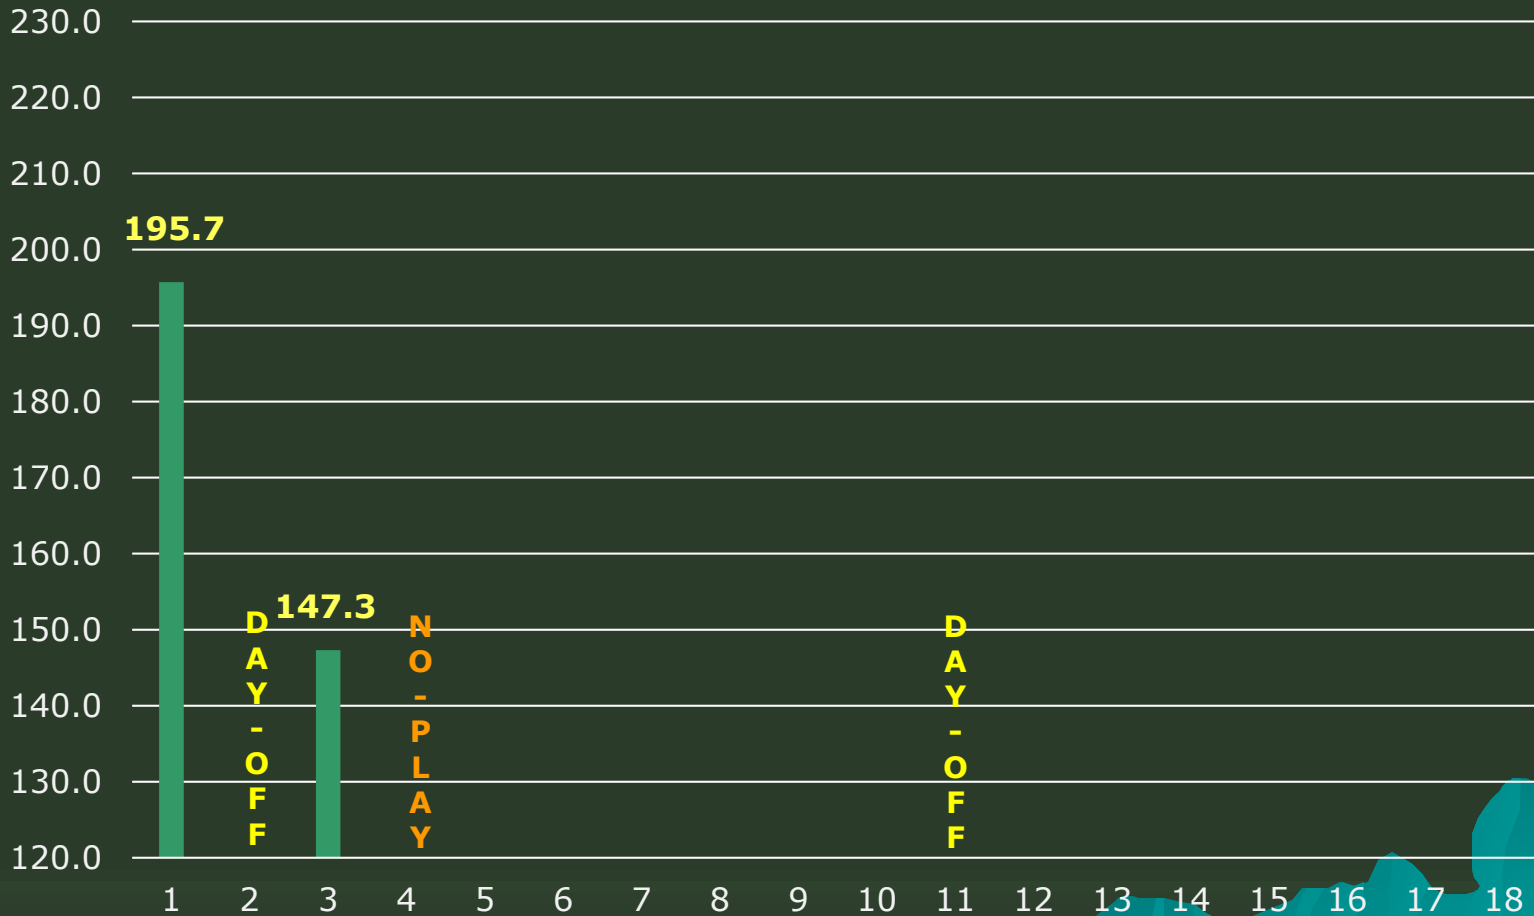

KASTORI MYRIA

Weekly Average