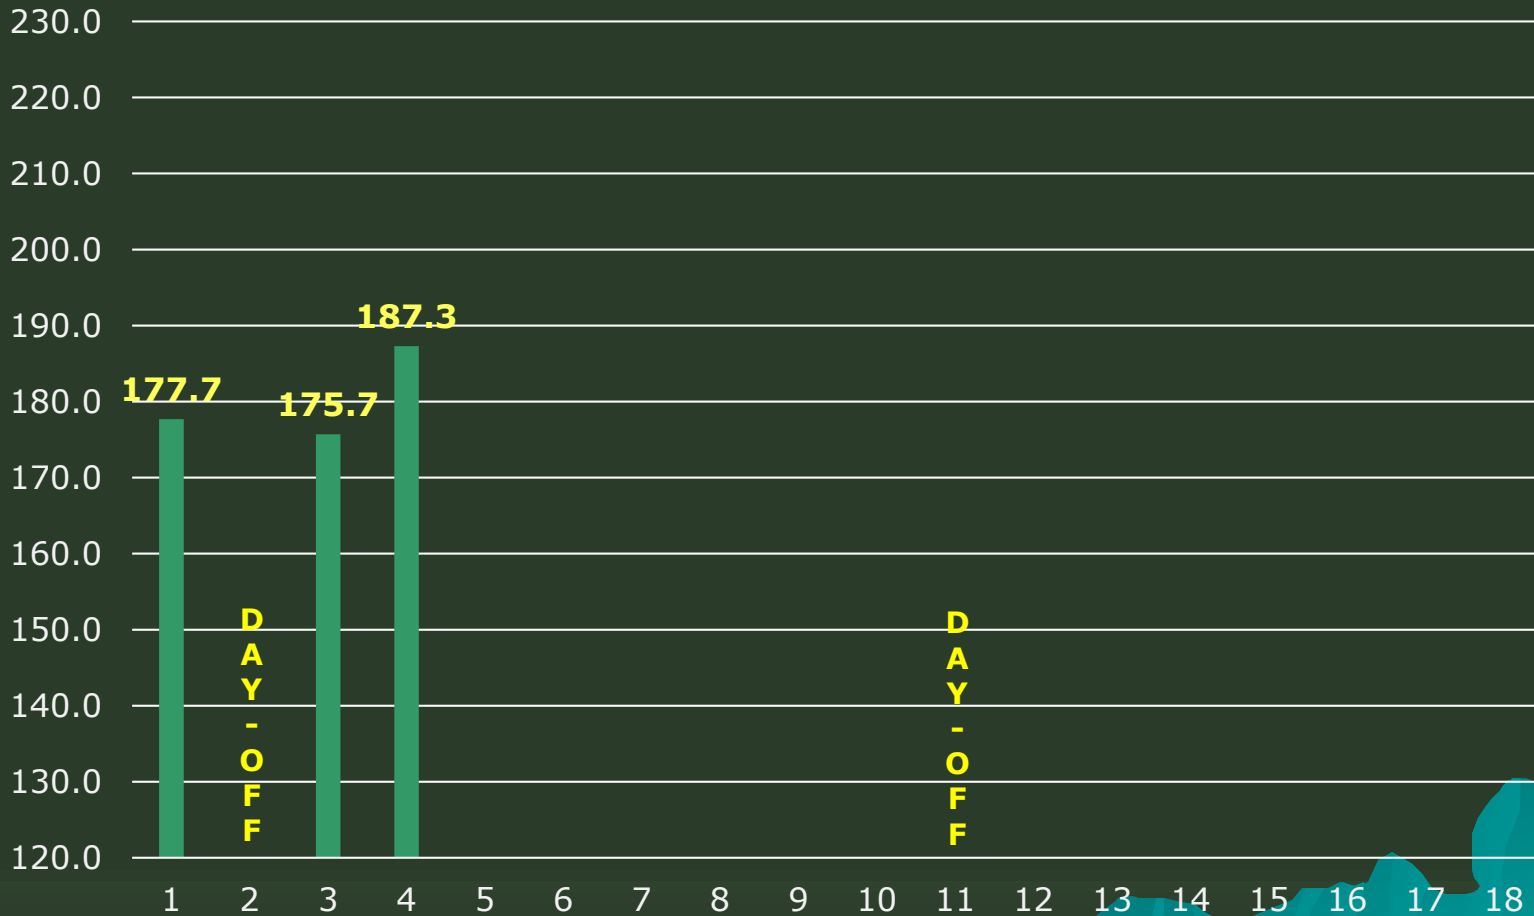

STAVRINOU GEORGE (CAPTAIN)

Weekly Average