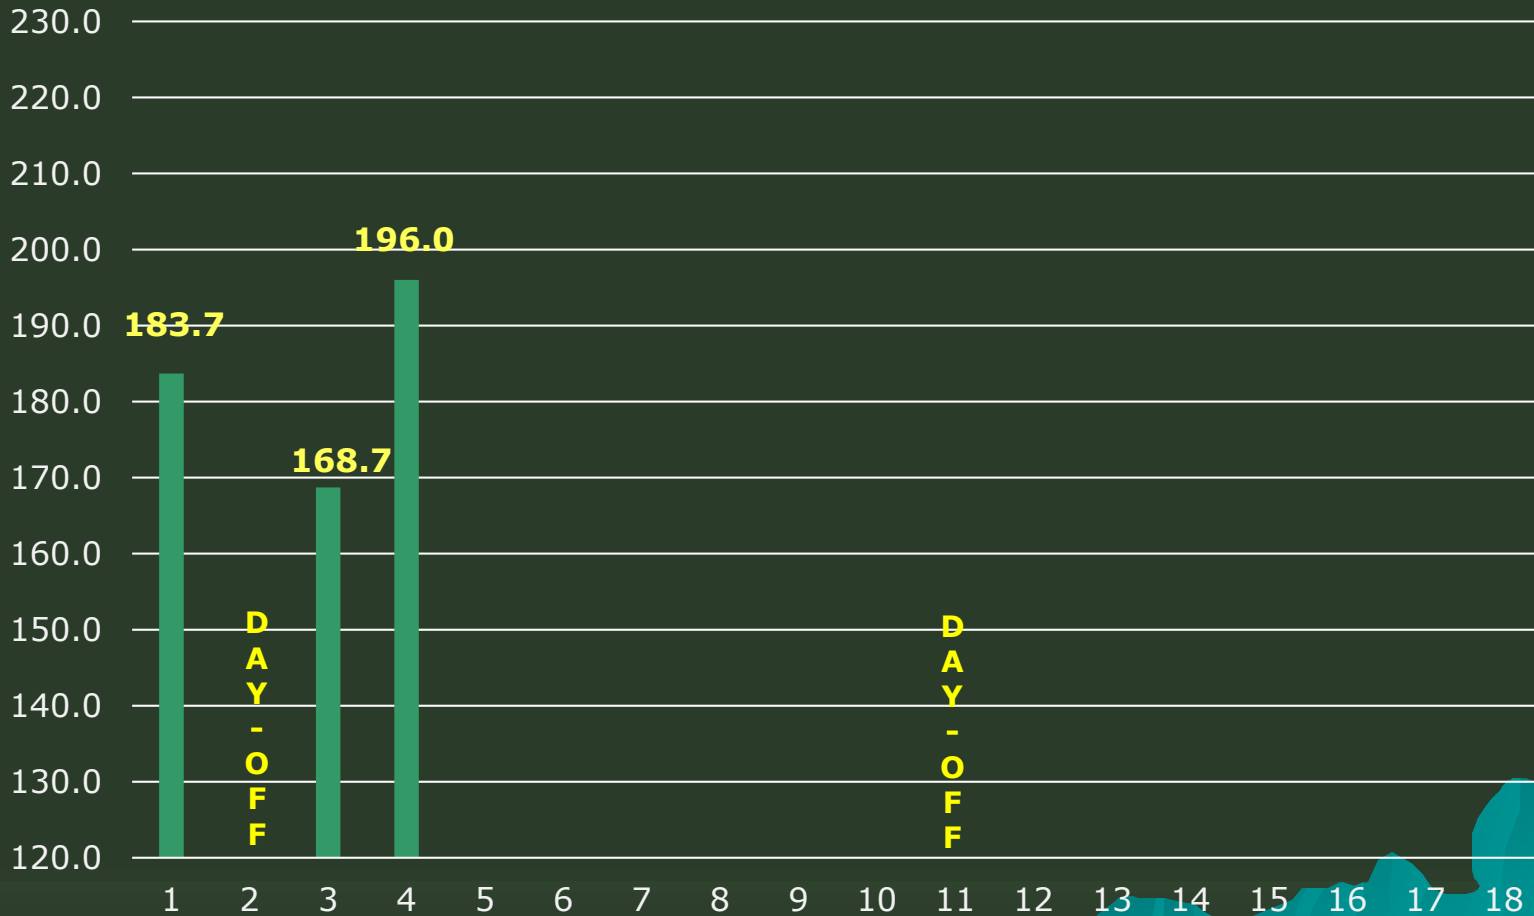

PERIKLEOUS NAKIS

Weekly Average