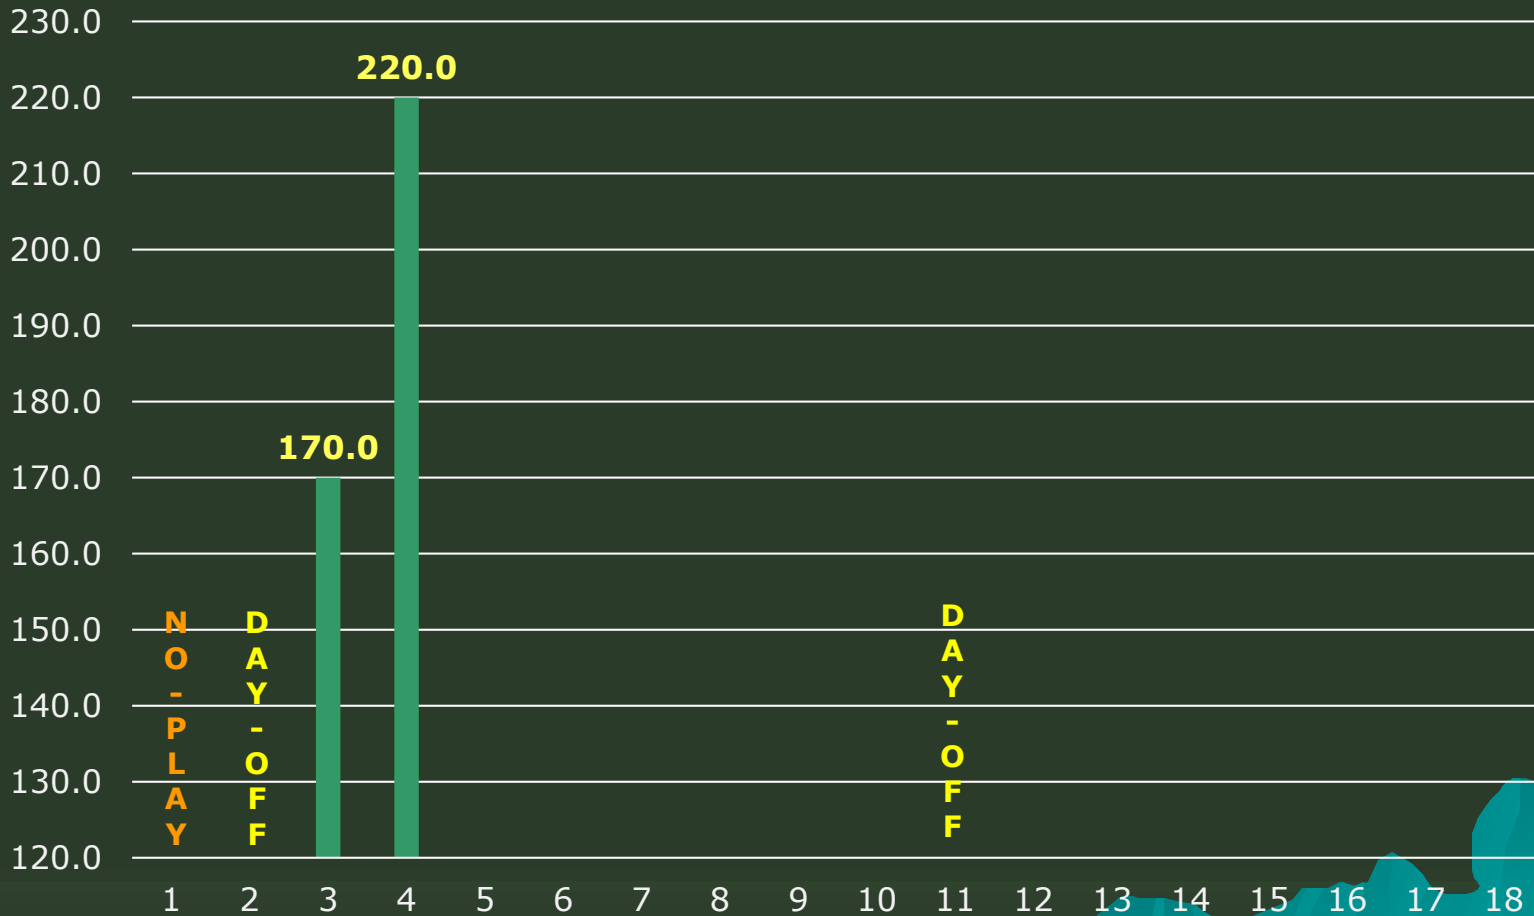

Weekly Average