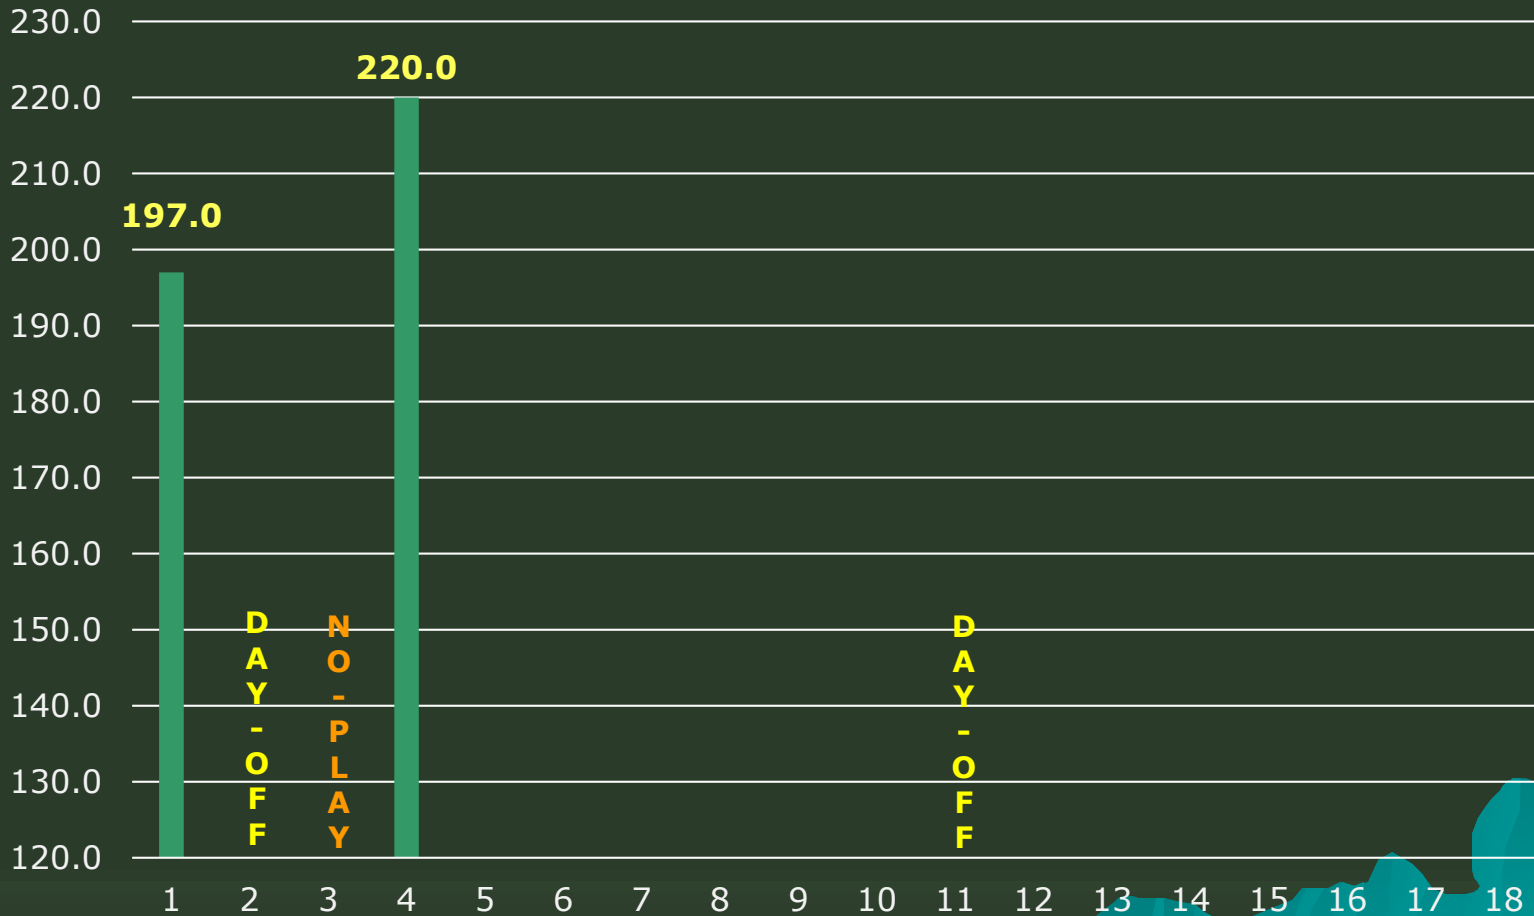

Weekly Average