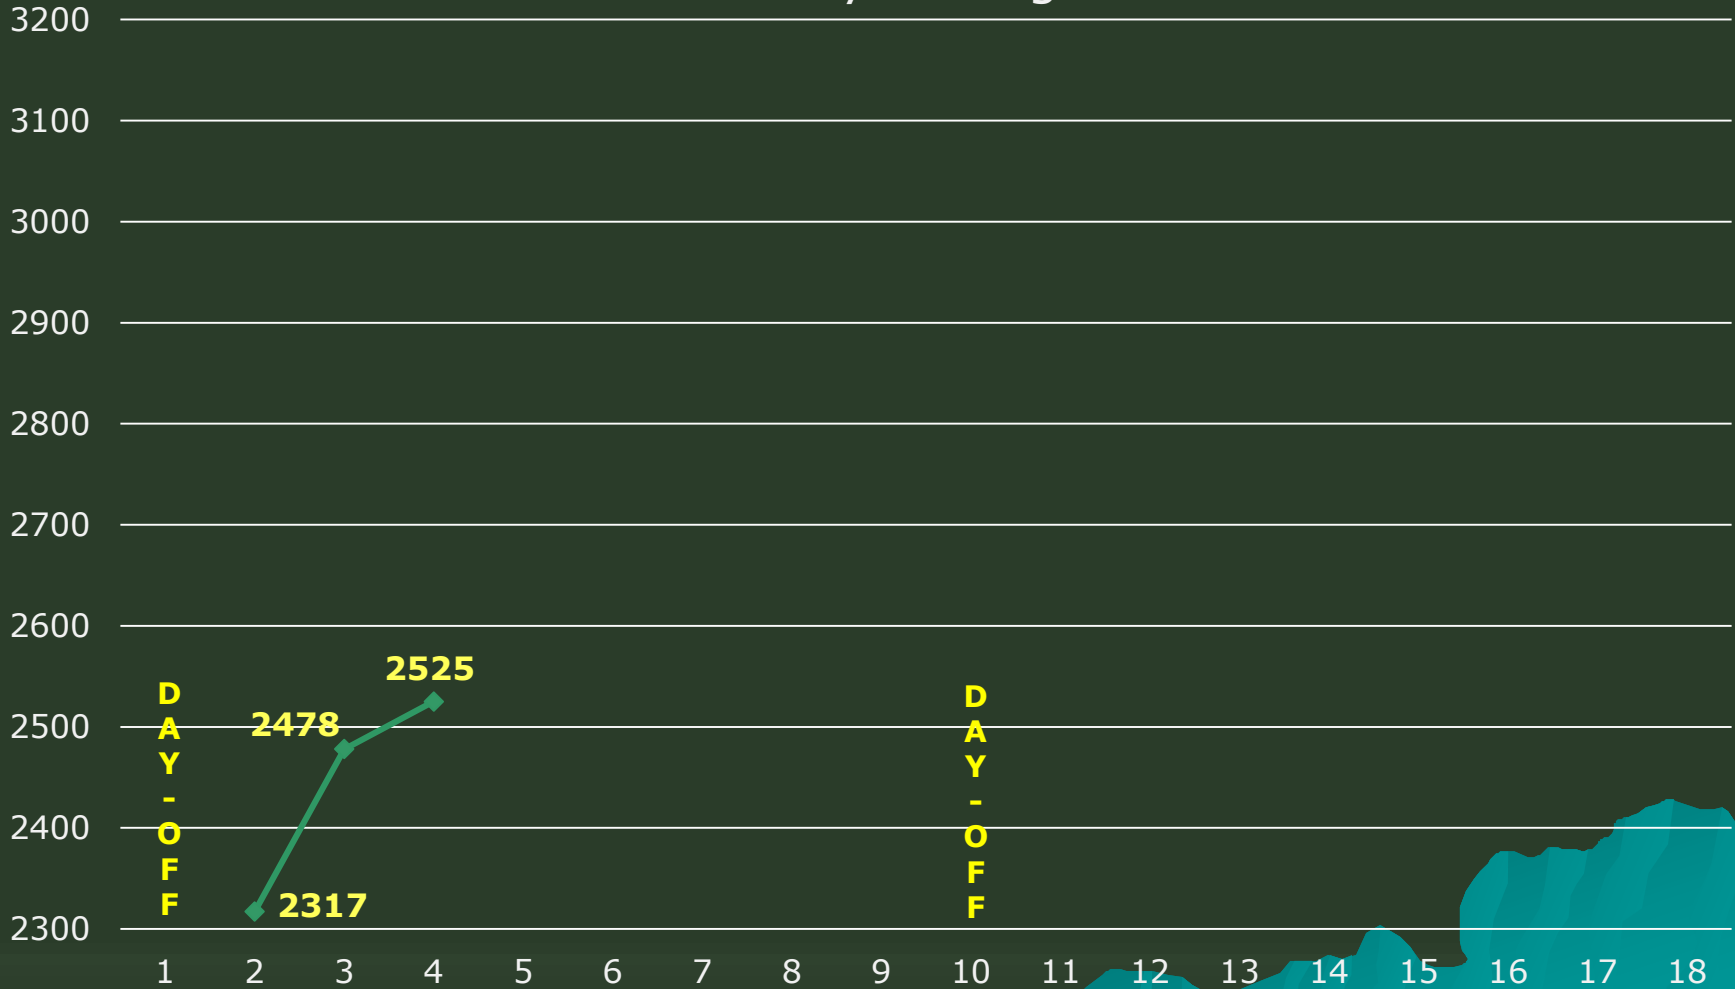

STRIKE WARS

Weekly Average