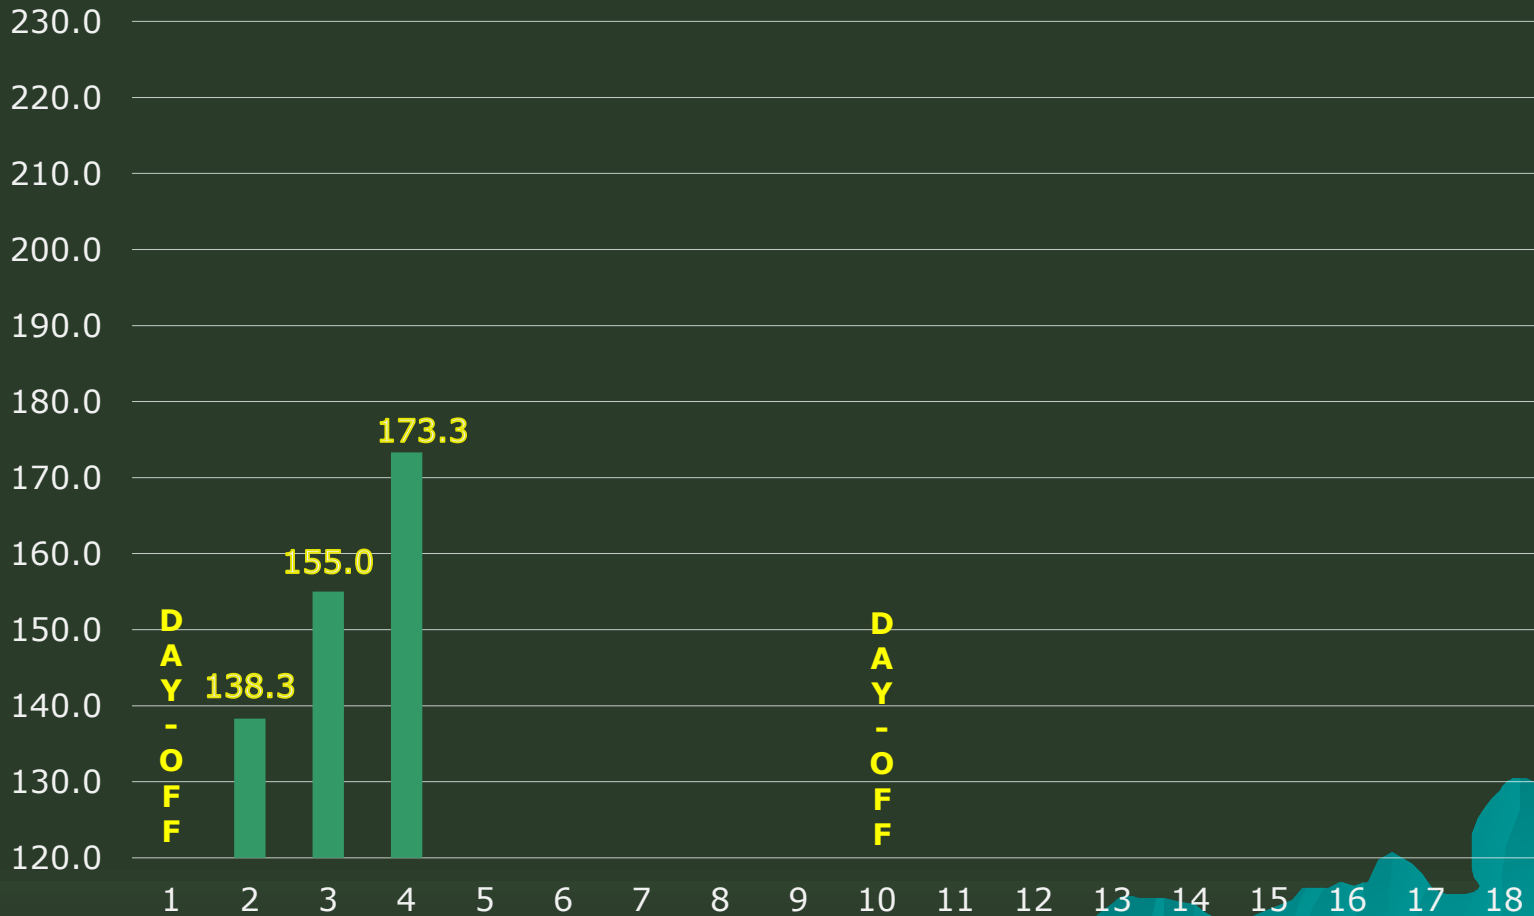

Weekly Average