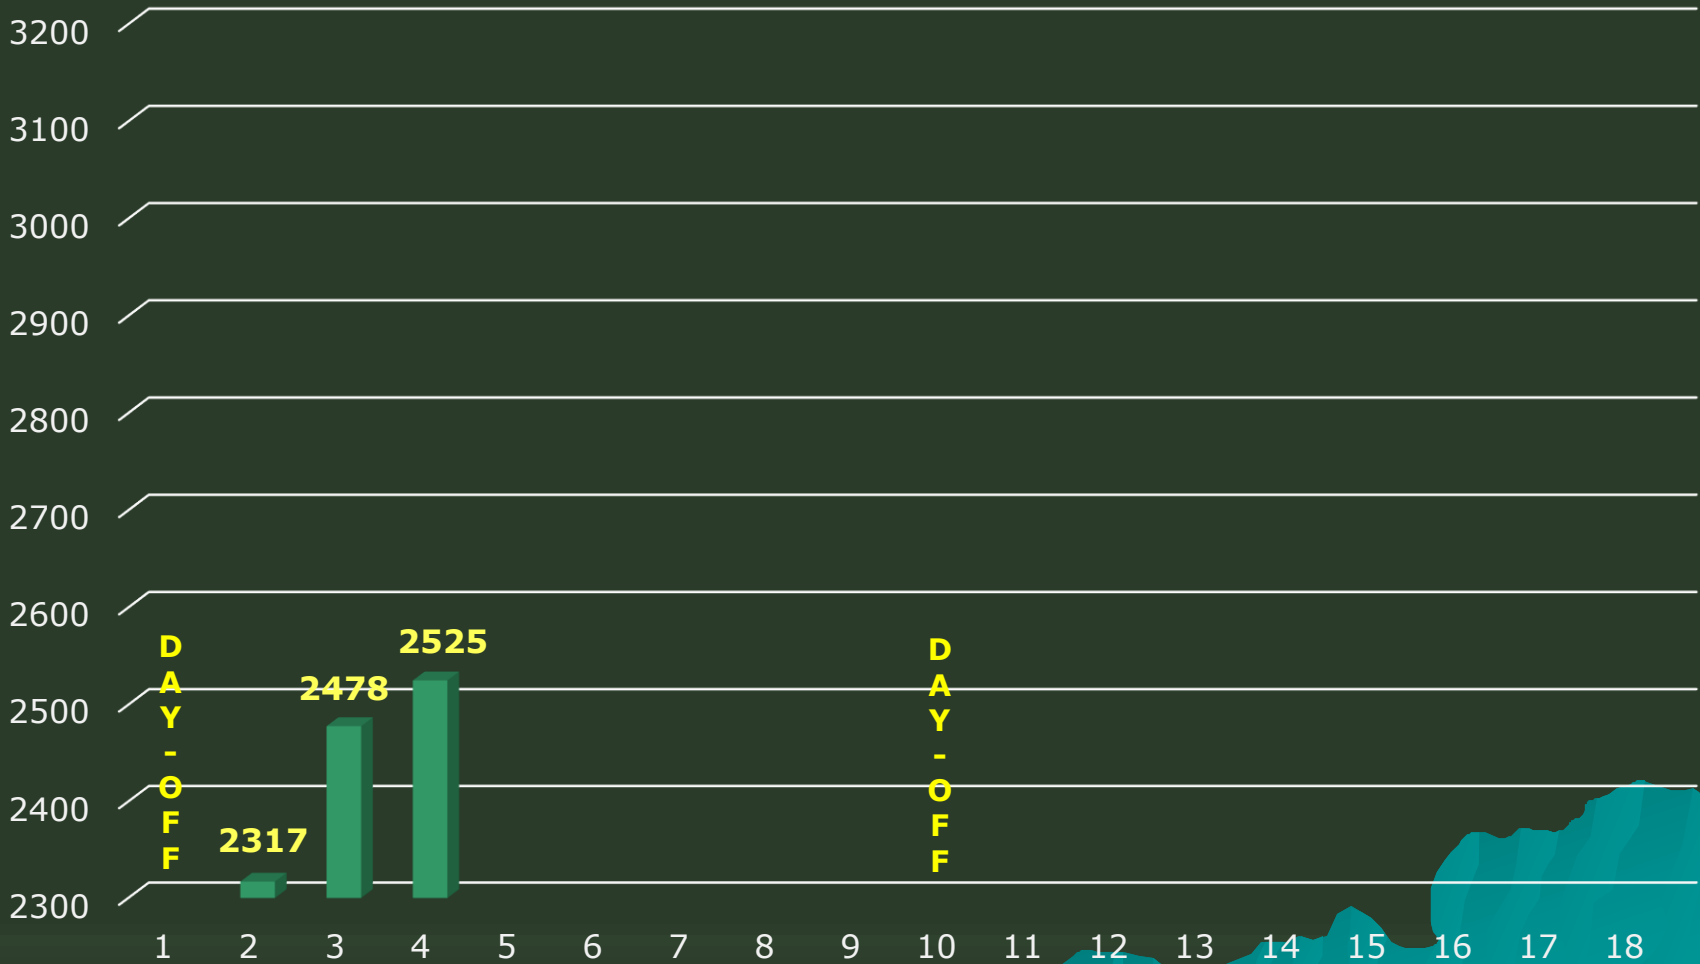

F.B.A. "PREMIER LEAGUE" 2020-21 PLAYERS YEARLY PERFORMANCE STRIKE WARS

PLAYER	Games	Average	Strikes		Spares				Splits		
			Done	%	Target	Done	Success %	Lost	Target	Done	Success %
Nicholas Christofi	8	181.63	39	44.83	36	27	75.00	9	12	0	0.00
Constantinos Theophilou	3	134.00	9	28.13	19	9	47.37	10	4	0	0.00
Antreas Papachristoforou	6	146.33	20	32.79	35	14	40.00	21	6	0	0.00
Andreas Peglitsis	8	155.63	27	32.53	43	25	58.14	18	13	1	7.69
Andreas Lois	8	169.00	29	34.94	48	27	56.25	21	6	1	16.67
Andreas Christaki Andreou	7	162.14	25	34.72	41	21	51.22	20	6	0	0.00
Alexandros Madella {c}	5	171.00	18	35.29	24	19	79.17	5	9	0	0.00
BLIND SCORE	0										
TOTALS	45	162.67	167	35.61	246	142	57.72	104	56	2	3.57

© Cyprus Bowling SOFT Statistics

ΚΟΡΥΦΑΙΑ ΑΠΟΔΟΣΗ
ΣΕ ΚΑΘΕ ΚΑΤΗΓΟΡΙΑ

181.63

44.83

%

79.17

%

16.67

%

STRIKE WARS

Weekly Average