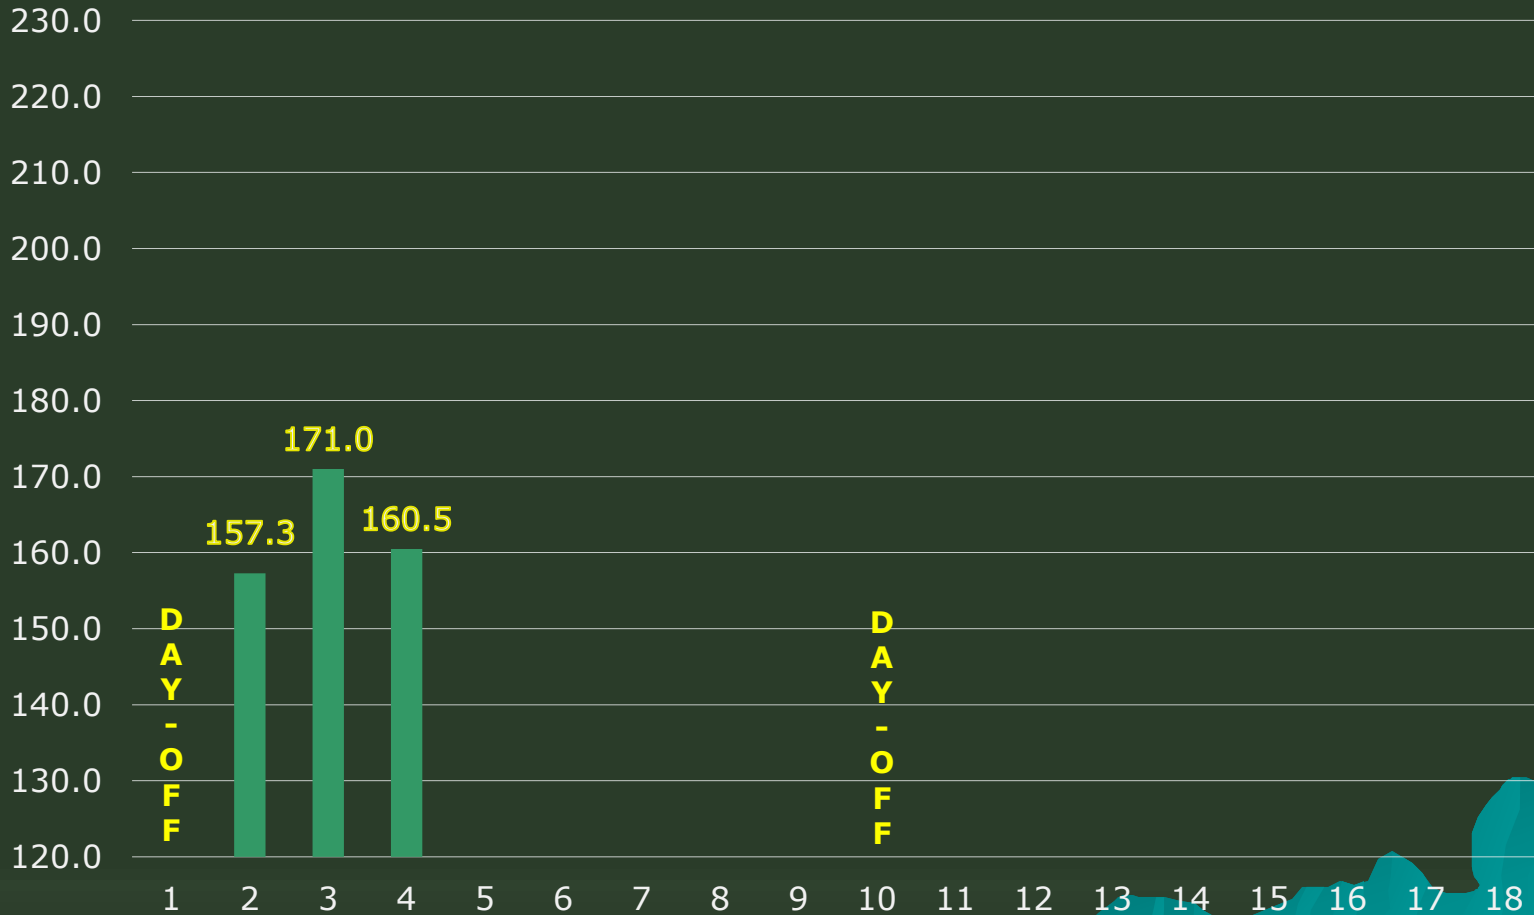

Weekly Average