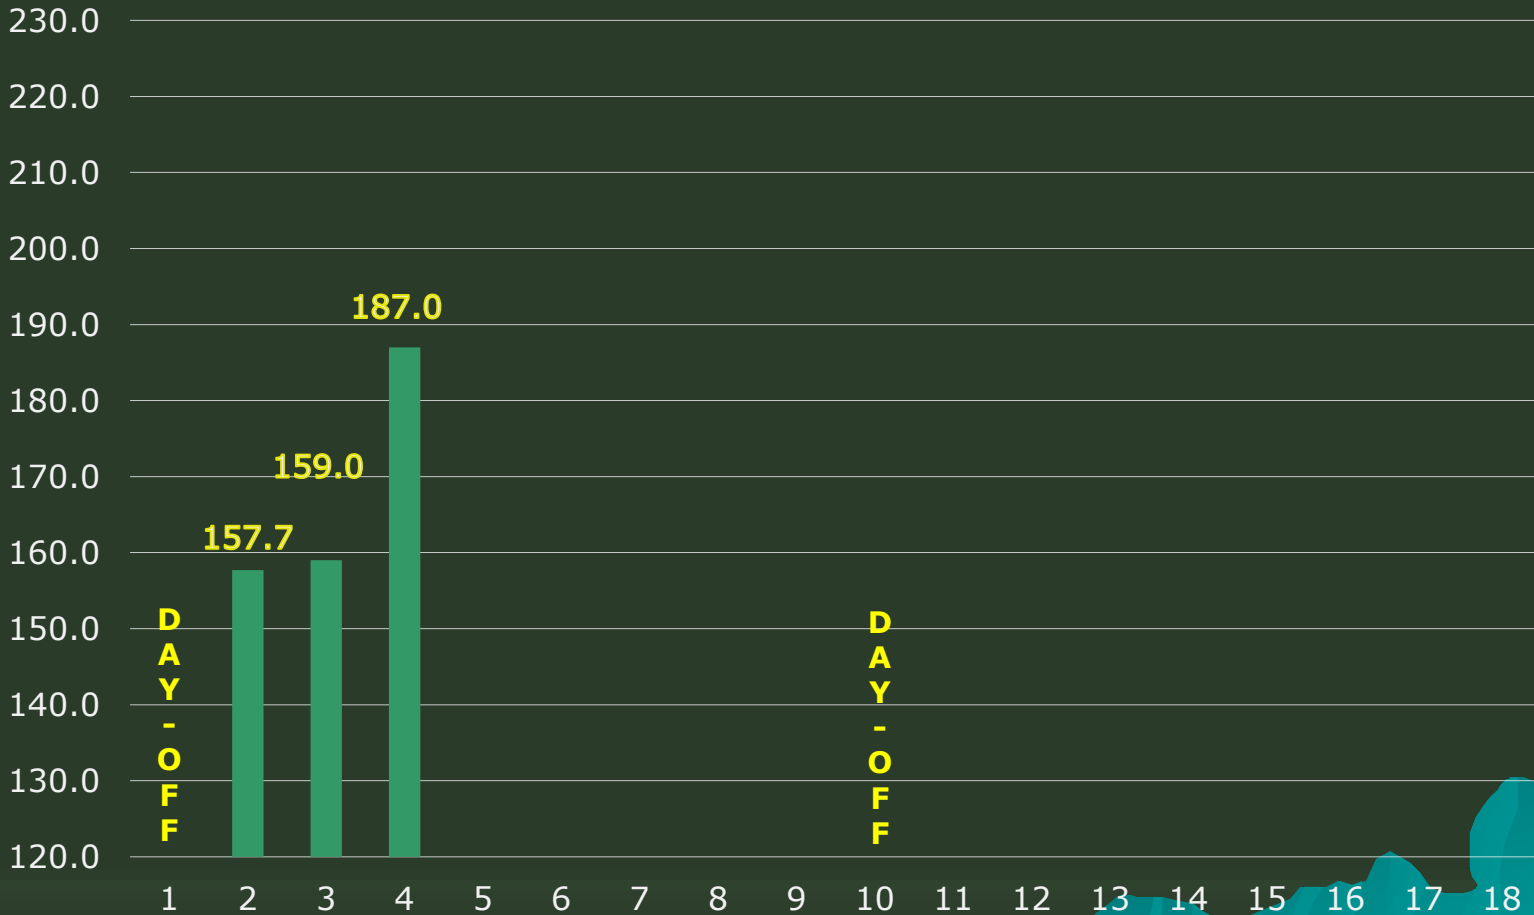

Weekly Average