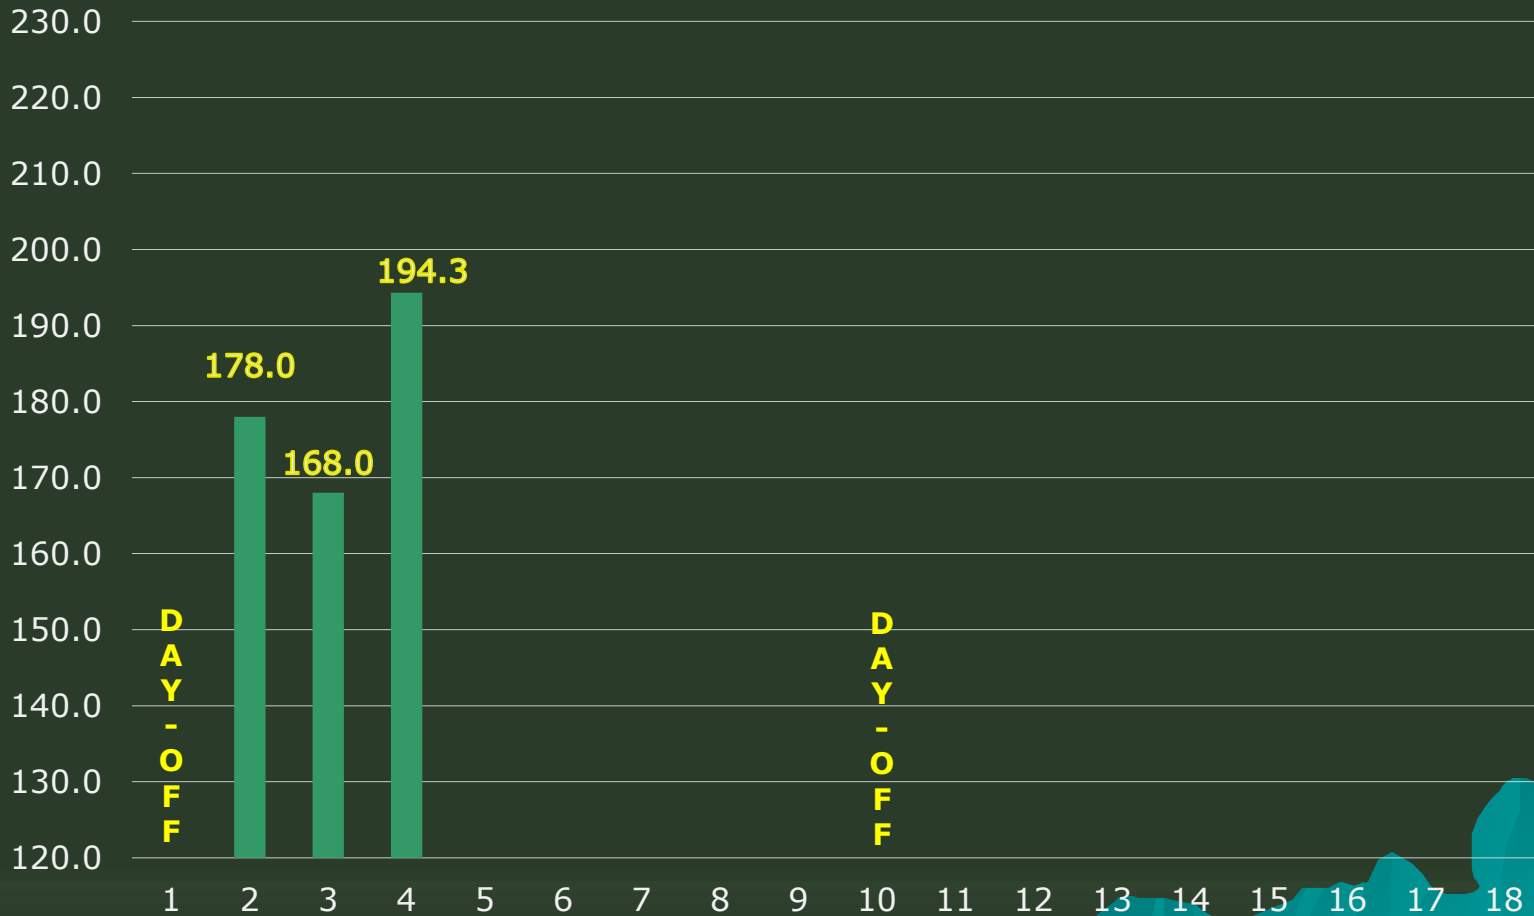

Weekly Average