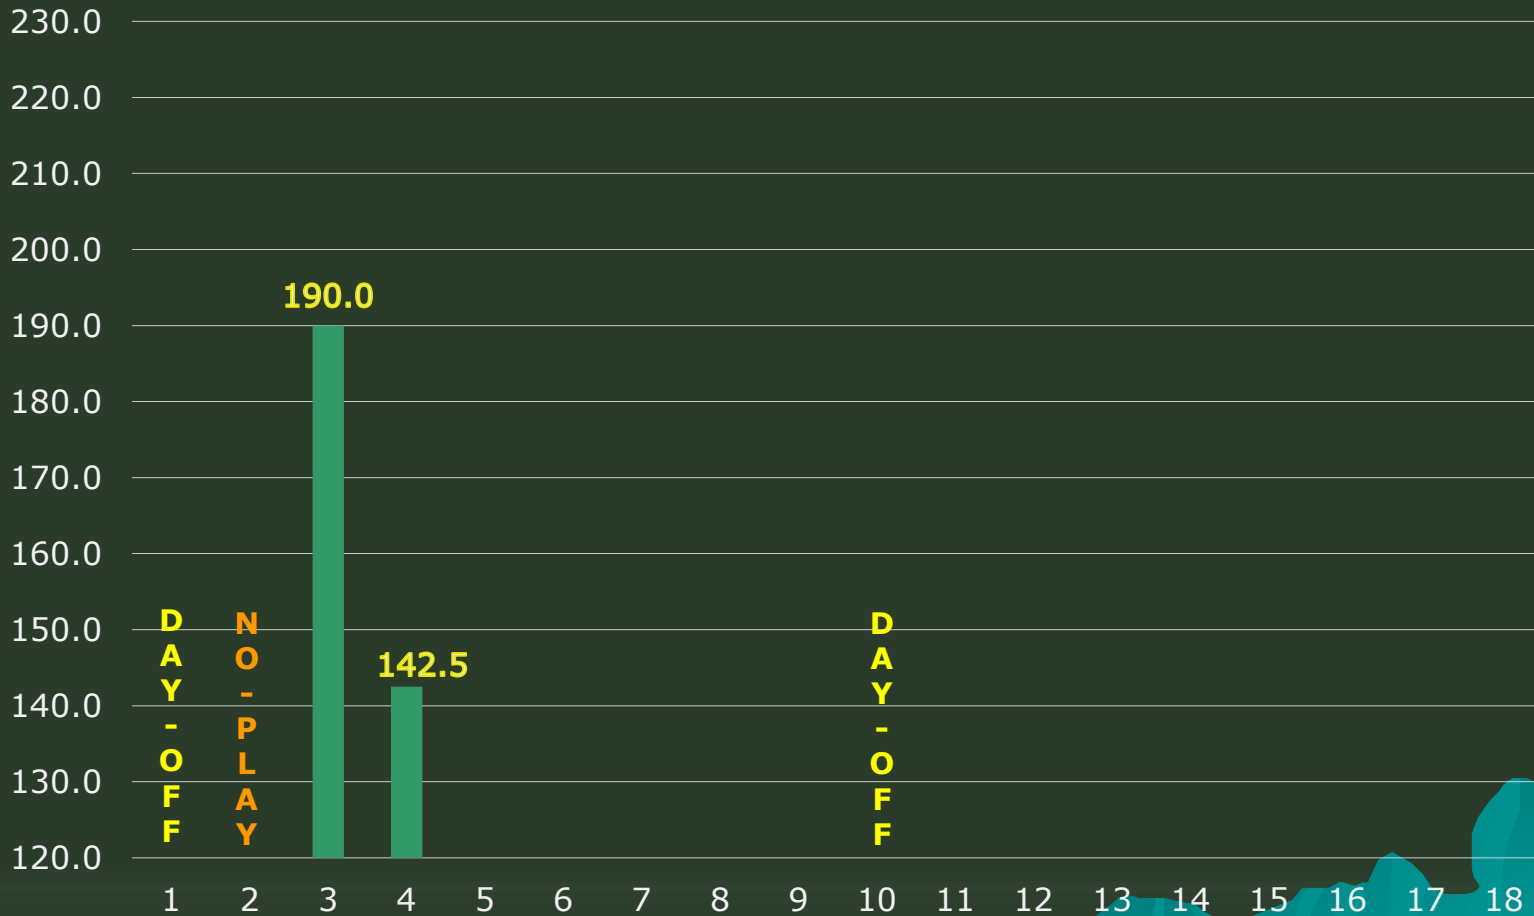

ALEXANDROS MADELLA (CAPTAIN)

Weekly Average