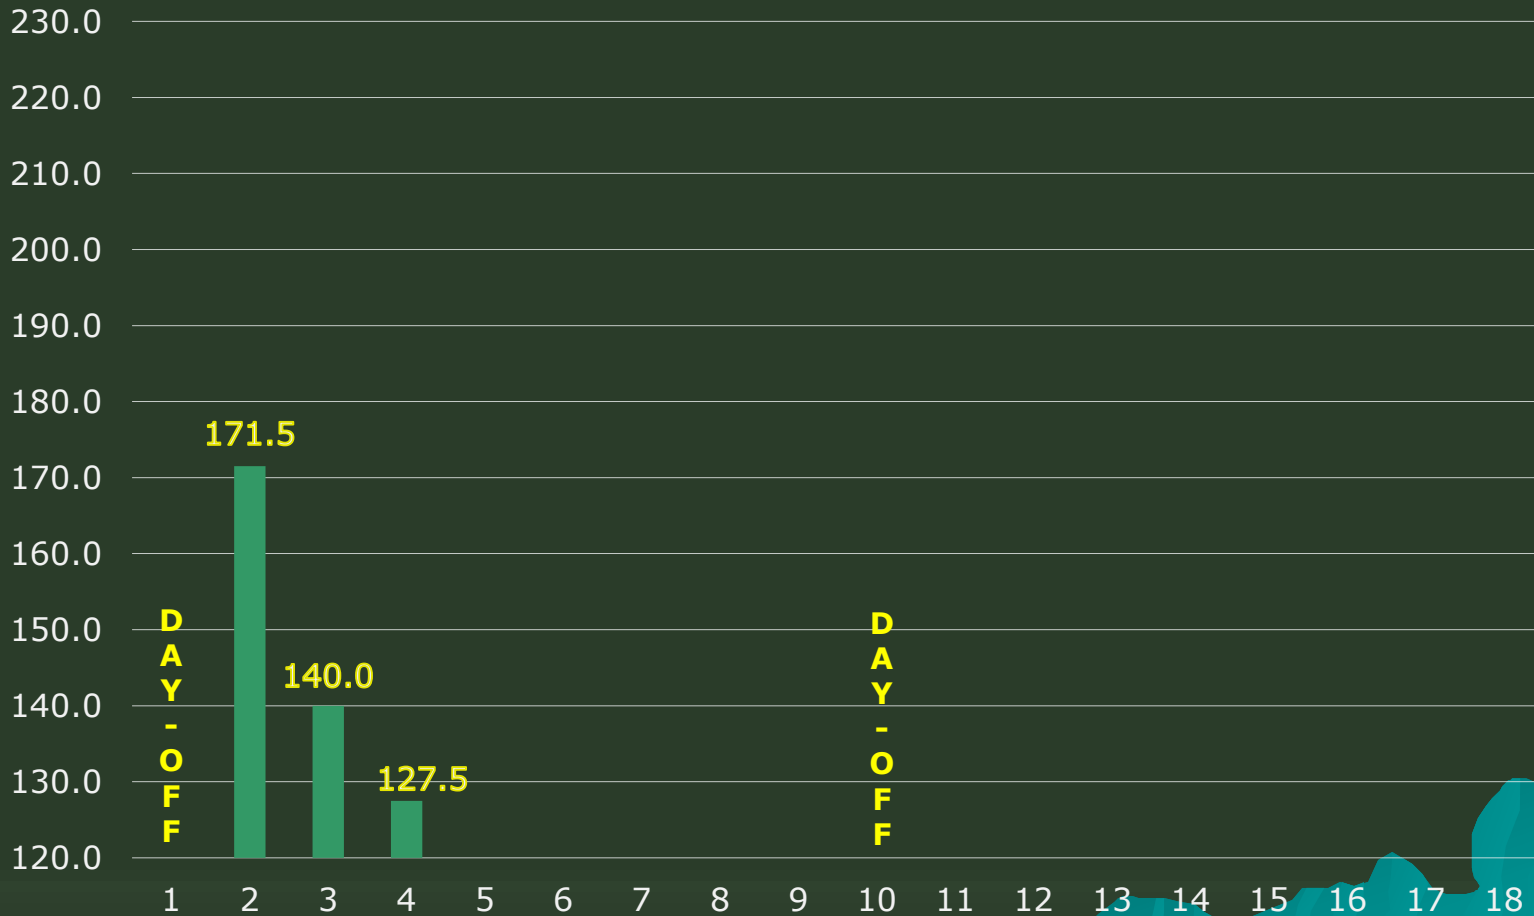

Weekly Average